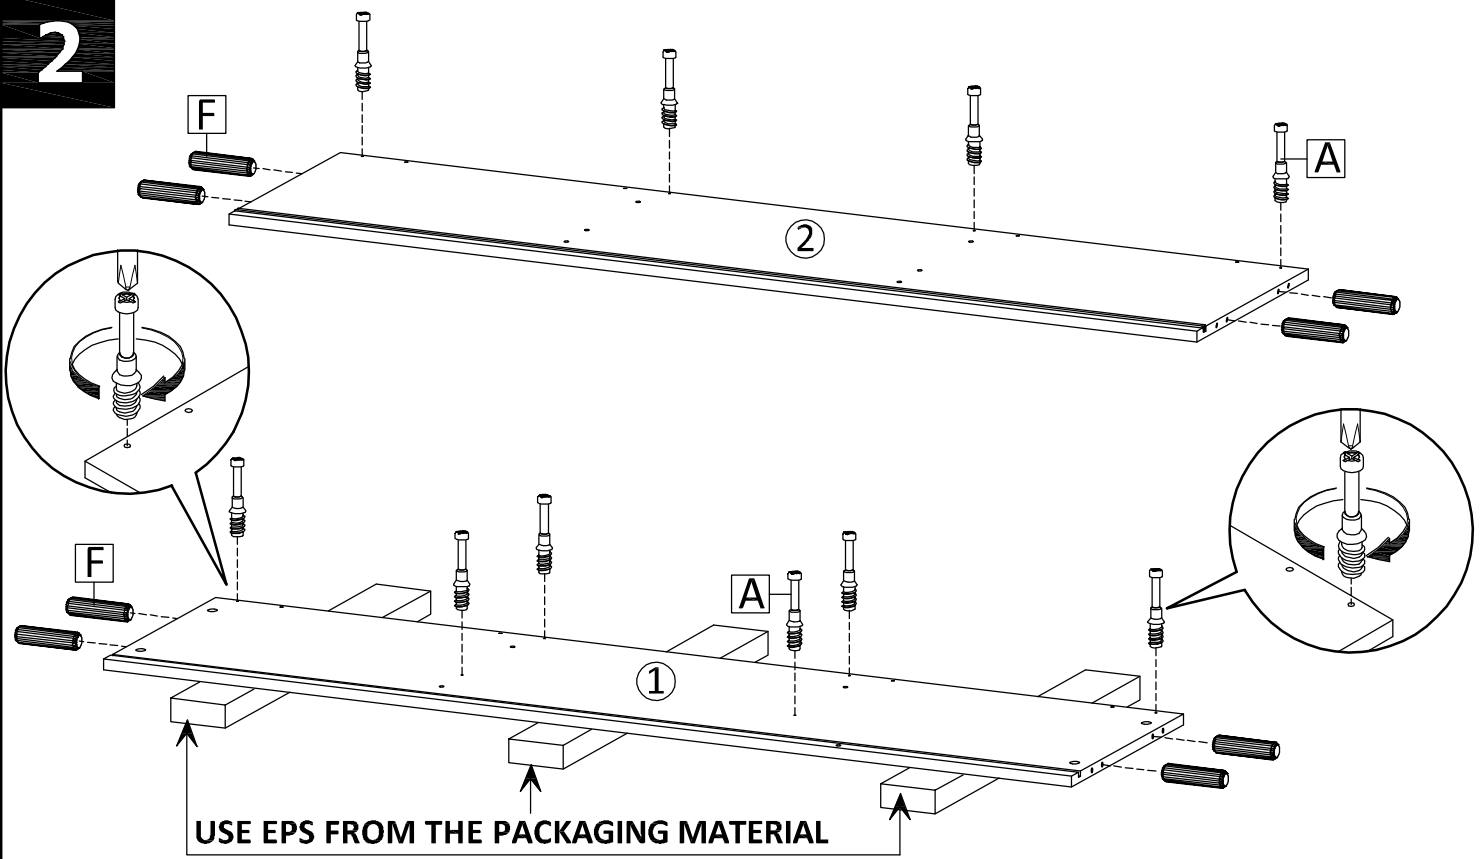

ASSEMBLY INSTRUCTIONS

A x 18 	B x 10  Ø15 mm (BIG)	C x 8  Ø12 mm (SMALL)	D x 2 
E x 1 	F x 16  Ø8 x 30 mm (BIG)	G x 12 	H x 3 
I x 8  Ø6 x 30 mm (SMALL)	J x 4 	K x 4 	L x 34 
M x 2 	US12 x 1 	PM1 x 4 	

 SET-UP TIME : 60 MINUTES	 NUMBER OF PERSONS : 02	 TOOLS :   (Not Provided)
--	---	--

A x 8 	F x 8  Ø8 x 30 mm (BIG)	I x 8  Ø6 x 30 mm (SMALL)
---	---	--

2

A	x 10	F	x 8
			
		Ø8 x 30 mm (BIG)	

3

B	x 2	N	x 2
			
Ø15 mm (BIG)			

4

C	x 4
	
Ø12 mm (SMALL)	

5

C	x 4
	
Ø12 mm (SMALL)	

D	x 2
	

E	x 1
	

6

B	x 8
<p>Ø15 mm (BIG)</p>	