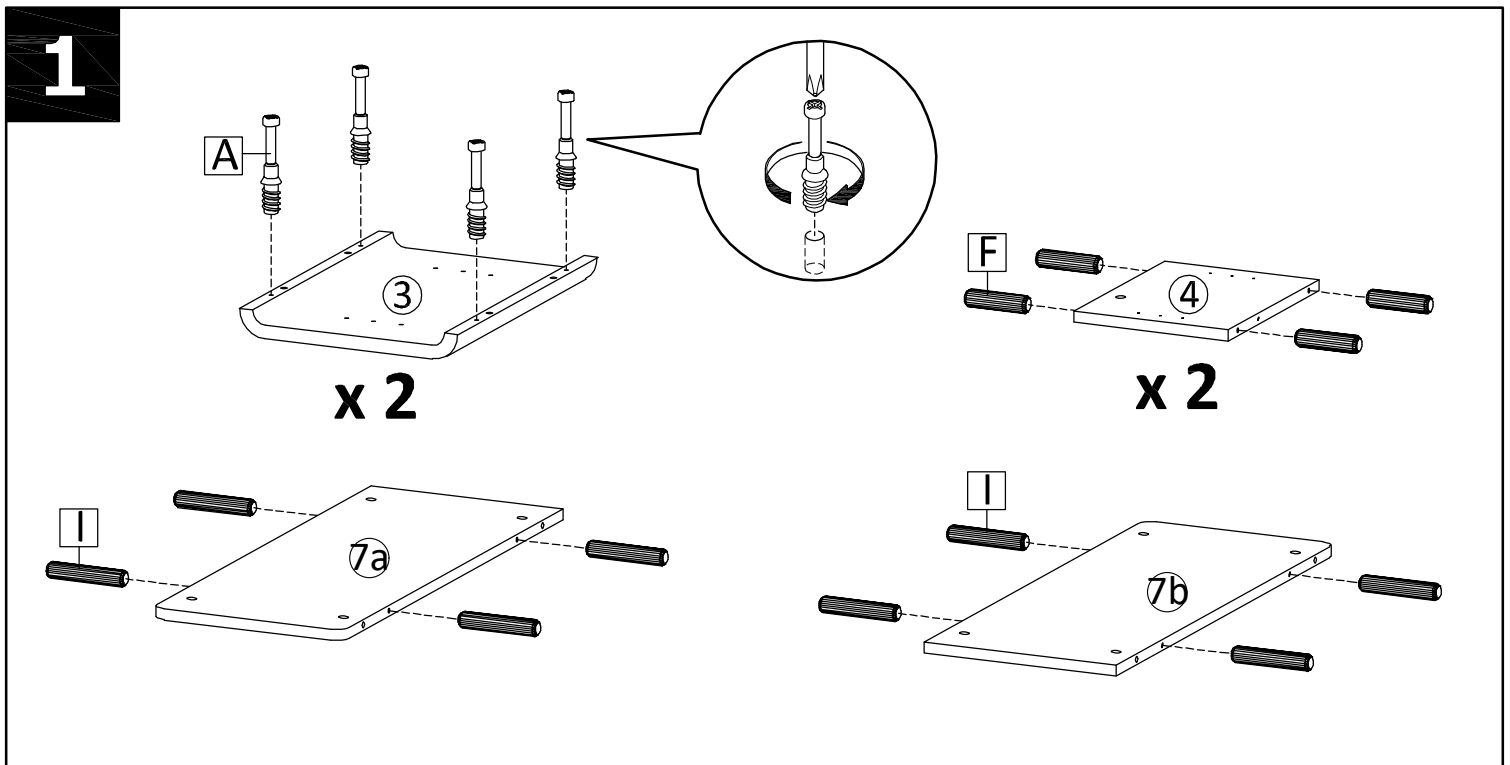

ASSEMBLY INSTRUCTIONS

A x 18 	B x 10  Ø15 mm (BIG)	C x 8  Ø12 mm (SMALL)	D x 2 
E x 1 	F x 16  Ø8 x 30 mm (BIG)	G x 12 	H x 3 
I x 8  Ø6 x 30 mm (SMALL)	J x 4 	K x 4 	L x 34 
M x 2 	US12 x 1 	PM1 x 4 	

 SET-UP TIME : 60 MINUTES	 NUMBER OF PERSONS : 02	 TOOLS :   (Not Provided)
--	---	--

A x 8 	F x 8  Ø8 x 30 mm (BIG)	I x 8  Ø6 x 30 mm (SMALL)
---	---	--

2

A	x 10	F	x 8
			
		Ø8 x 30 mm (BIG)	

3

B	x 2	N	x 2
			
Ø15 mm (BIG)			

4

C	x 4
	
Ø12 mm (SMALL)	

5

C	x 4
	
Ø12 mm (SMALL)	

D	x 2
	

E	x 1
	

6

B	x 8
<p>Ø15 mm (BIG)</p>	