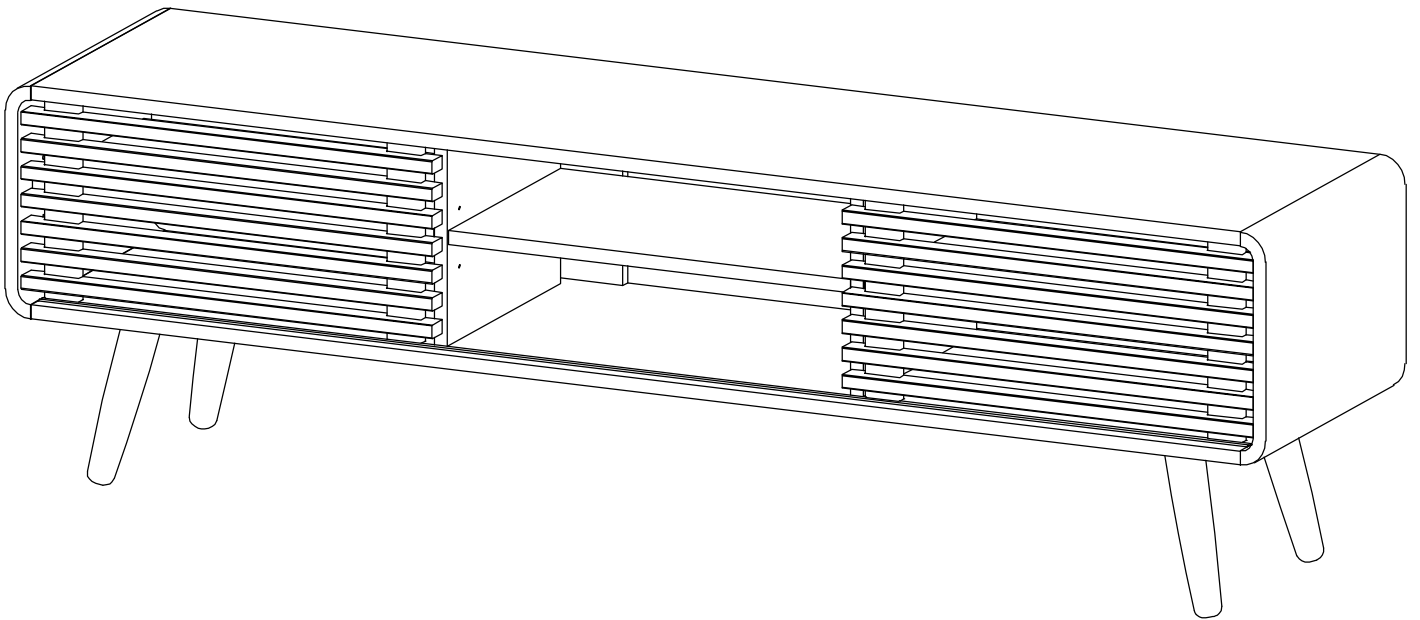

ASSEMBLY INSTRUCTIONS

A x 18 	B x 10  Ø15 mm (BIG)	C x 8  Ø12 mm (SMALL)	D x 2 
E x 1 	F x 16  Ø8 x 30 mm (BIG)	G x 12 	H x 3 
I x 8  Ø6 x 30 mm (SMALL)	J x 4 	K x 4 	L x 34 
M x 2 	US12 x 1 	PM1 x 4 	

 SET-UP TIME : 60 MINUTES	 NUMBER OF PERSONS : 02	 TOOLS :   (Not Provided)
--	---	--

A x 8 	F x 8  Ø8 x 30 mm (BIG)	I x 8  Ø6 x 30 mm (SMALL)
---	---	--

2

A	x 10	F	x 8
			
		Ø8 x 30 mm (BIG)	

3

B	x 2	N	x 2
			
Ø15 mm (BIG)			

4

C	x 4
	
Ø12 mm (SMALL)	

5

C	x 4
	
Ø12 mm (SMALL)	

D	x 2
	

E	x 1
	

6

B	x 8
<p>Ø15 mm (BIG)</p>	