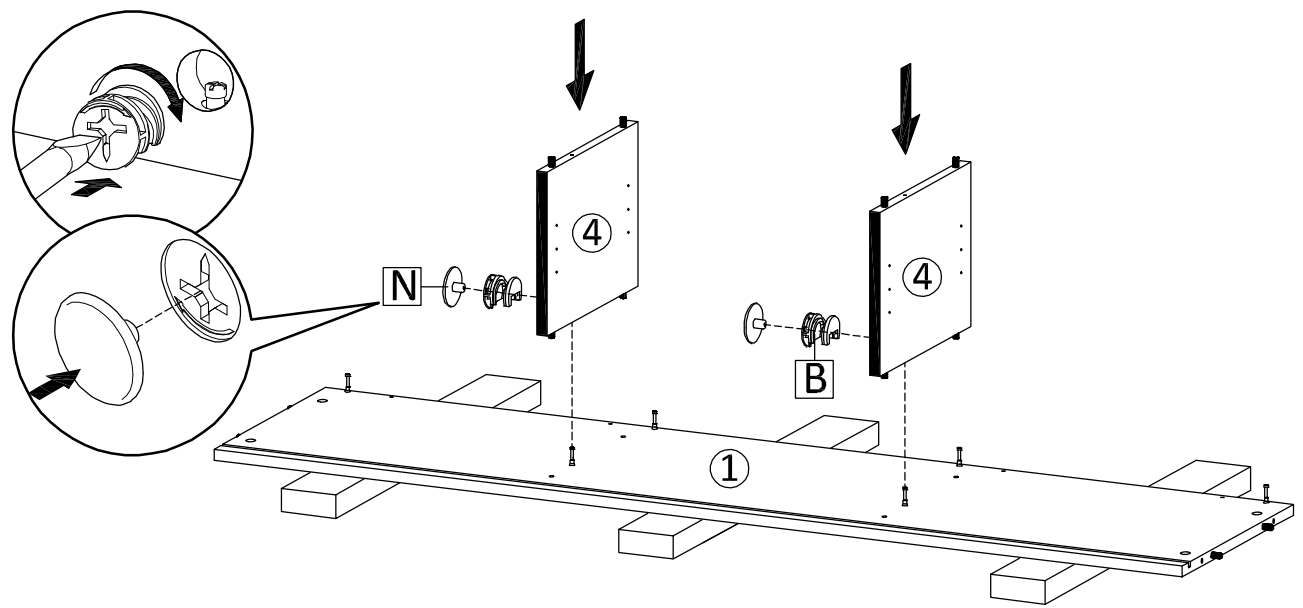

 SET-UP TIME : 60 MINUTES	 NUMBER OF PERSONS : 02	 TOOLS :   (Not Provided)
--	---	--

A x 8 	F x 8  Ø8 x 30 mm (BIG)	I x 8  Ø6 x 30 mm (SMALL)
---	---	--

2

A	x 10	F	x 8
			
		Ø8 x 30 mm (BIG)	

3

B	x 2	N	x 2
			
Ø15 mm (BIG)			

4

C	x 4
	
Ø12 mm (SMALL)	

5

C	x 4
	
Ø12 mm (SMALL)	

D	x 2
	

E	x 1
	

6

B	x 8
<p>Ø15 mm (BIG)</p>	