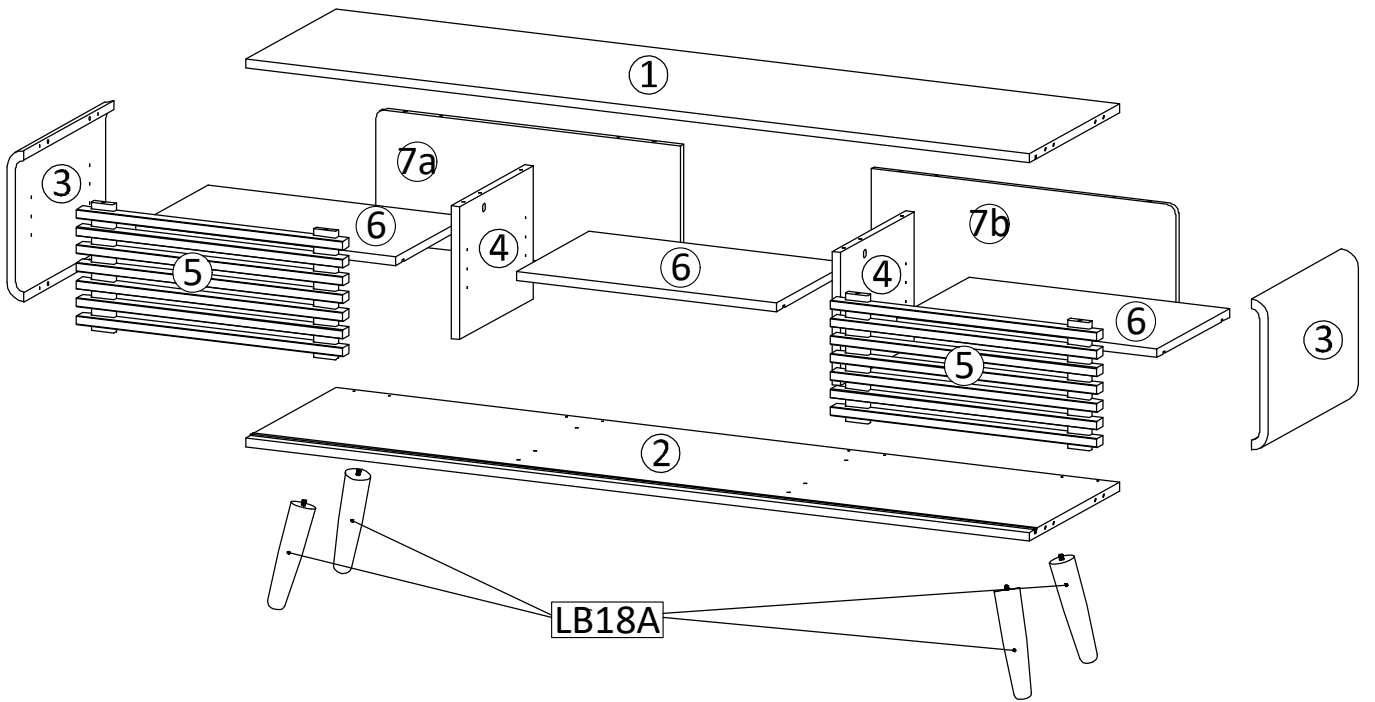

ASSEMBLY INSTRUCTIONS

A x 18 	B x 10  Ø15 mm (BIG)	C x 8  Ø12 mm (SMALL)	D x 2 
E x 1 	F x 16  Ø8 x 30 mm (BIG)	G x 12 	H x 3 
I x 8  Ø6 x 30 mm (SMALL)	J x 4 	K x 4 	L x 34 
M x 2 	US12 x 1 	PM1 x 4 	

 SET-UP TIME : 60 MINUTES	 NUMBER OF PERSONS : 02	 TOOLS :   (Not Provided)
--	---	--

A x 8 	F x 8  Ø8 x 30 mm (BIG)	I x 8  Ø6 x 30 mm (SMALL)
---	---	--

2

A	x 10	F	x 8
			
		Ø8 x 30 mm (BIG)	

3

B	x 2	N	x 2
			
Ø15 mm (BIG)			

4

C	x 4
	
Ø12 mm (SMALL)	

5

C	x 4
	
Ø12 mm (SMALL)	

D	x 2
	

E	x 1
	

6

B	x 8
<p>Ø15 mm (BIG)</p>	