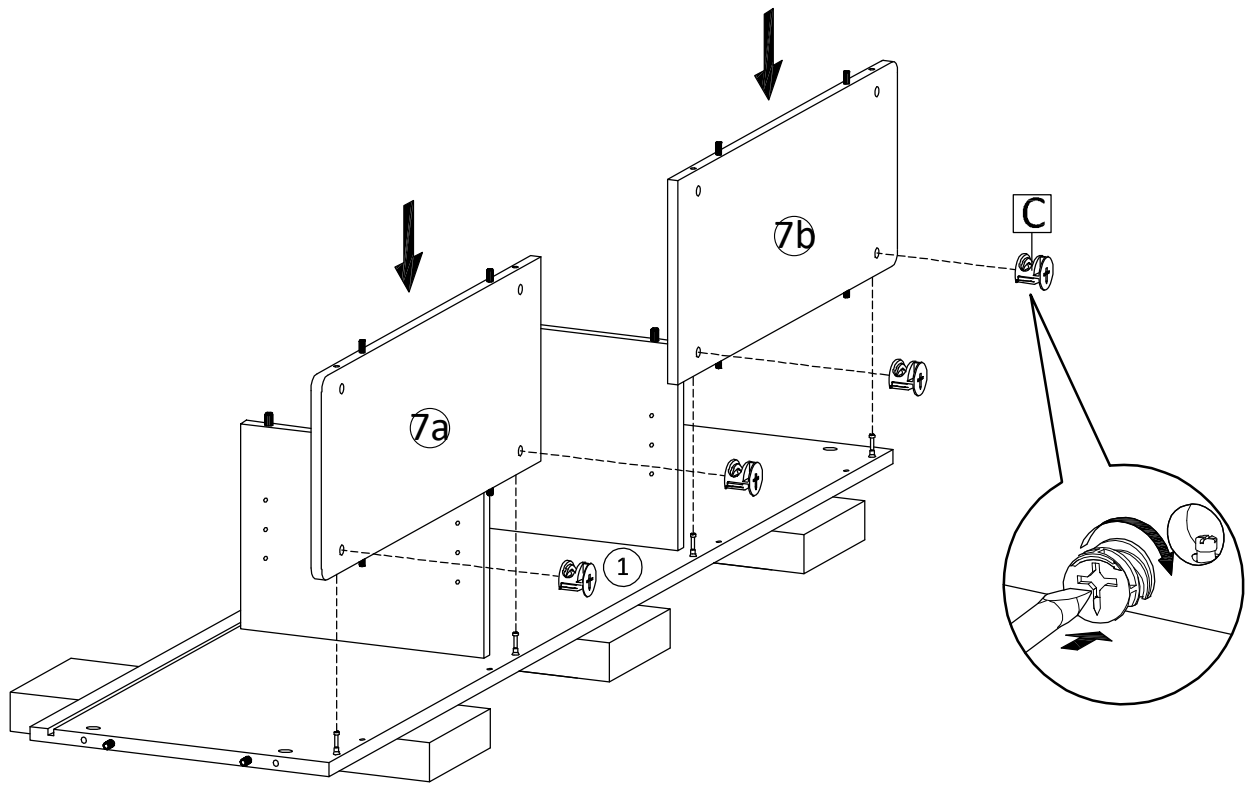

ASSEMBLY INSTRUCTIONS

A x 18 	B x 10  Ø15 mm (BIG)	C x 8  Ø12 mm (SMALL)	D x 2 
E x 1 	F x 16  Ø8 x 30 mm (BIG)	G x 12 	H x 3 
I x 8  Ø6 x 30 mm (SMALL)	J x 4 	K x 4 	L x 34 
M x 2 	US12 x 1 	PM1 x 4 	

 SET-UP TIME : 60 MINUTES	 NUMBER OF PERSONS : 02	 TOOLS :   (Not Provided)
--	---	--

A x 8 	F x 8  Ø8 x 30 mm (BIG)	I x 8  Ø6 x 30 mm (SMALL)
---	---	--

2

A	x 10	F	x 8
			
		Ø8 x 30 mm (BIG)	

3

B	x 2	N	x 2
			
Ø15 mm (BIG)			

4

C	x 4
	
Ø12 mm (SMALL)	

5

C	x 4
	
Ø12 mm (SMALL)	

D	x 2
	

E	x 1
	

6

B	x 8
<p>Ø15 mm (BIG)</p>	