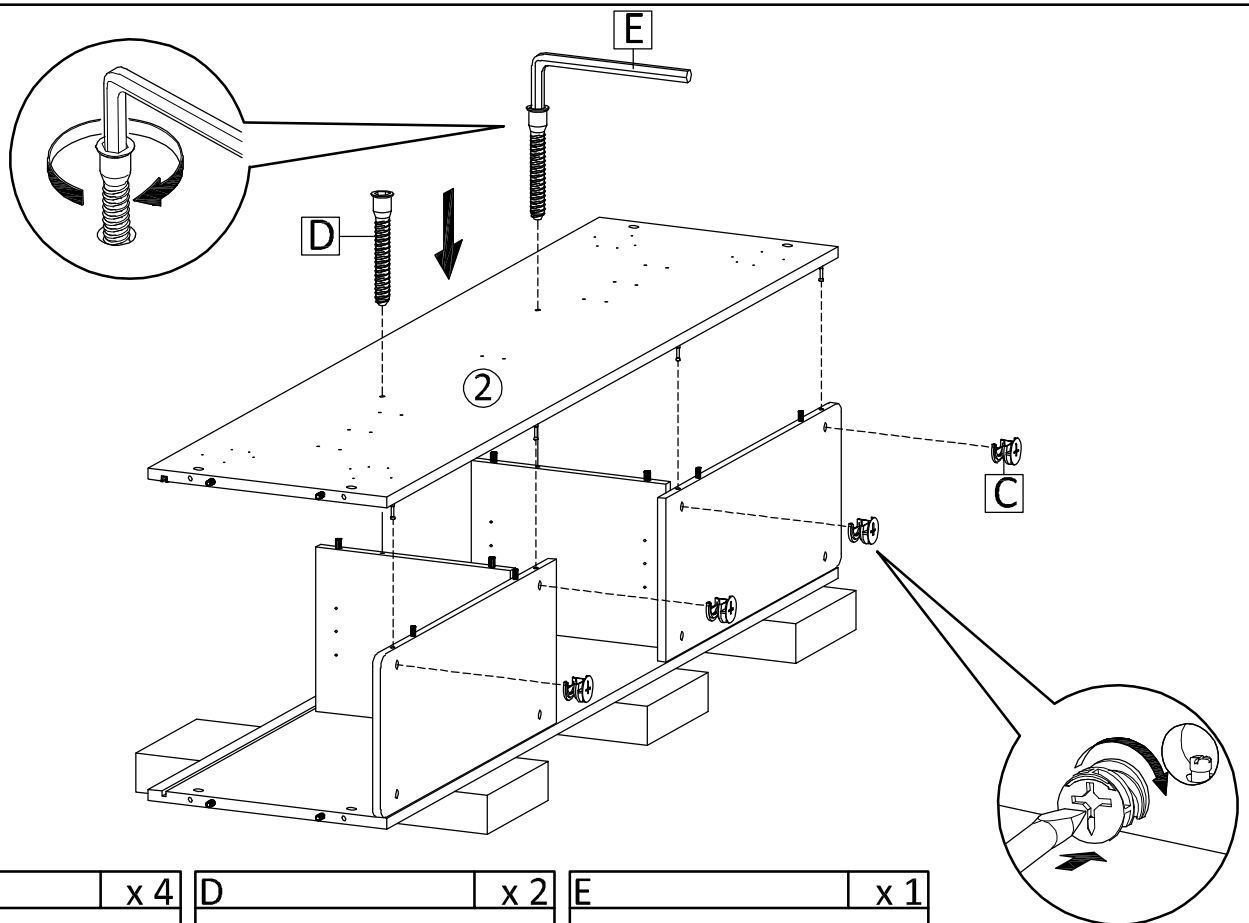

ASSEMBLY INSTRUCTIONS

A x 18 	B x 10  Ø15 mm (BIG)	C x 8  Ø12 mm (SMALL)	D x 2 
E x 1 	F x 16  Ø8 x 30 mm (BIG)	G x 12 	H x 3 
I x 8  Ø6 x 30 mm (SMALL)	J x 4 	K x 4 	L x 34 
M x 2 	US12 x 1 	PM1 x 4 	

 SET-UP TIME : 60 MINUTES	 NUMBER OF PERSONS : 02	 TOOLS :   (Not Provided)
--	---	--

A x 8 	F x 8  Ø8 x 30 mm (BIG)	I x 8  Ø6 x 30 mm (SMALL)
---	---	--

2

A	x 10	F	x 8
			
		Ø8 x 30 mm (BIG)	

3

B	x 2	N	x 2
			
Ø15 mm (BIG)			

4

C	x 4
	
Ø12 mm (SMALL)	

5

C	x 4
	
Ø12 mm (SMALL)	

D	x 2
	

E	x 1
	

6

B	x 8
<p>Ø15 mm (BIG)</p>	