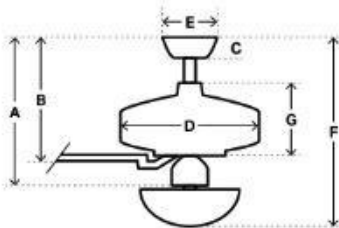

52" CEILING FAN

White
White/Off White

52" CEILING FAN

- Includes bowl light kit with Clear Frosted glass
- WhisperWind® motor delivers ultra-powerful air movement with whisper-quiet performance so you get the cooling power you want without the noise you don't
- Two 13W dimmable Standard Medium Base CFL bulbs included
- Low Profile housing is specially designed to fit flush to the ceiling and is ideal for use in rooms with low ceilings Canopy

 Indoor only

Dimensions

- a - (flush 8.80)
- b - (flush 7.46)
- c -
- d 11.64 in.
- e -
- f - (flush 14.23)
- g 5.80 in

Standard dimensions: with 3 inch downrod (included)
Angled dimensions: with 36 inch downrod (not included)