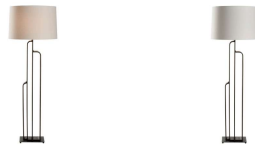

# WILDWOOD CHELSEA HOUSE

## 15310 • Brazing Floor Lamp

65h x 8.5w x 8.5d

Metal

Antique Brass/Bronze

*Rolled antique brass detailing complements the joinery of solid bronze parts on the Brazing Floor Lamp. Rounded modern curves offer a silhouette that captures architectural softness.*