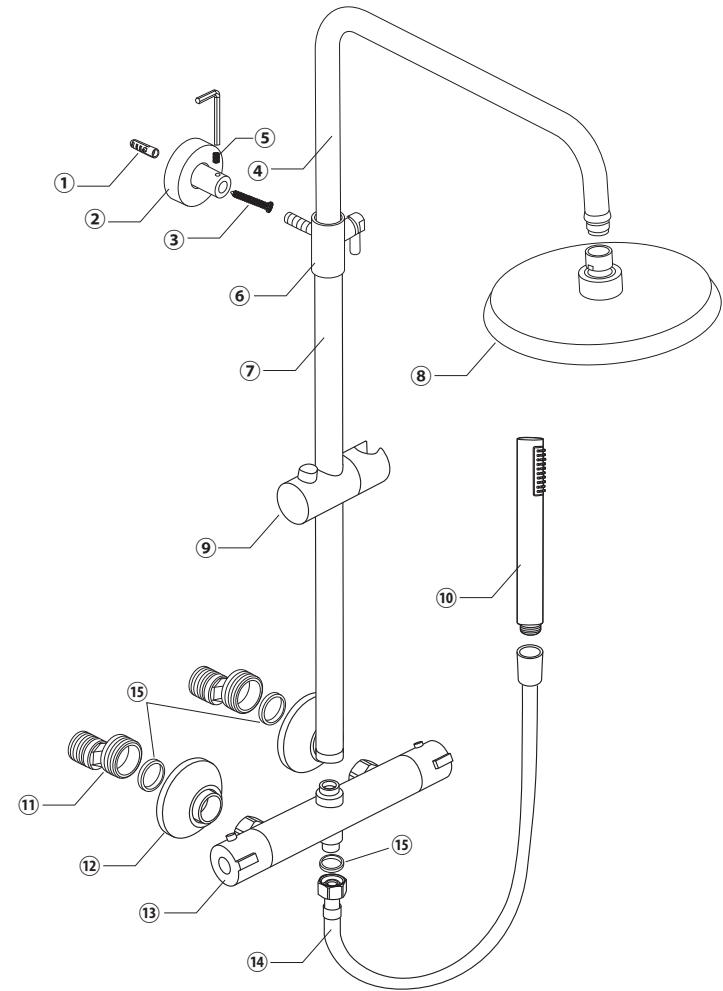

Shower Column installation

NO.	PART NAME	QTY	NO.	PART NAME	QTY
①	Expansion tube	1	⑨	Hand-shower holder	1
②	Fixed seat	1	⑩	Hand shower	1
③	Expansion tube screw	1	⑪	Eccentric nut	1
④	Big bend pipe	1	⑫	Decorative cover	2
⑤	Hexagon socket screw	1	⑬	Shower body	2
⑥	Fixed slider	1	⑭	hose	1
⑦	Straight pipe	1	⑮	Rubber washer	4
⑧	Top shower	1			

Installation steps

Refer to the following steps for the installation method of conventional constant temperature shower