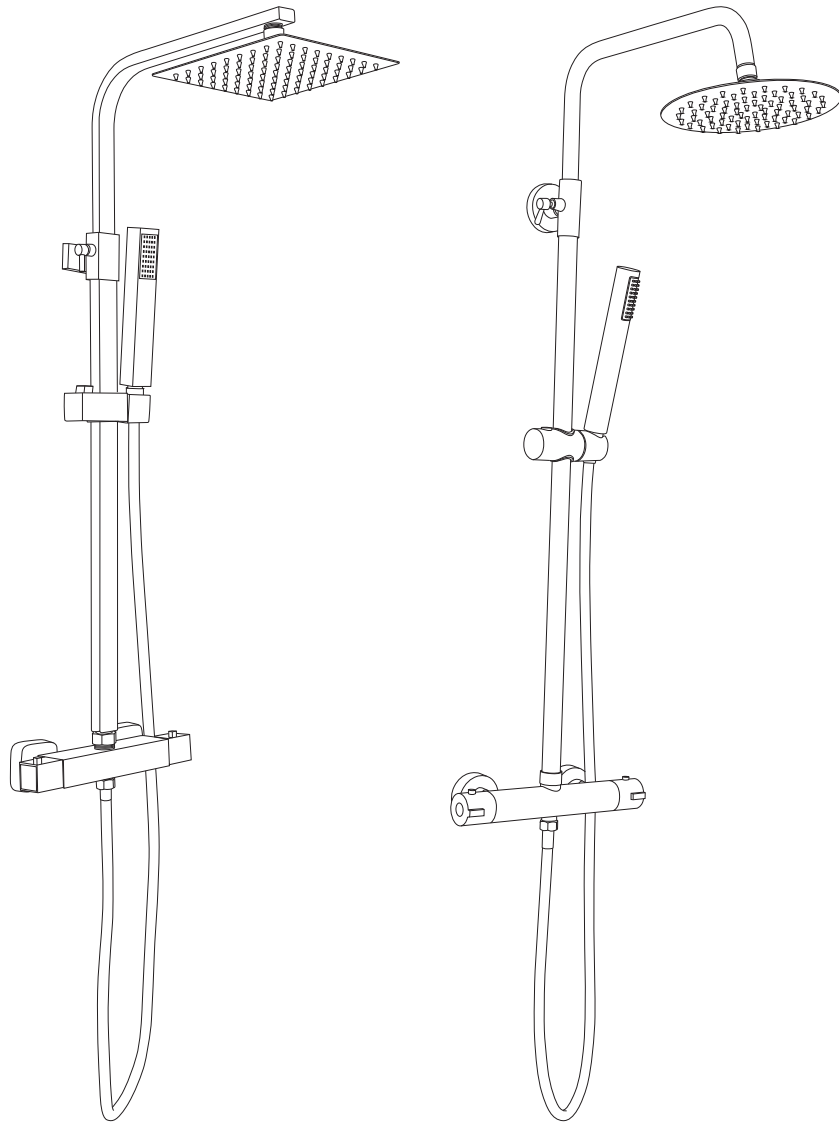

Shower Column installation

NO.	PART NAME	QTY	NO.	PART NAME	QTY
①	Expansion tube	1	⑨	Hand-shower holder	1
②	Fixed seat	1	⑩	Hand shower	1
③	Expansion tube screw	1	⑪	Eccentric nut	1
④	Big bend pipe	1	⑫	Decorative cover	2
⑤	Hexagon socket screw	1	⑬	Shower body	2
⑥	Fixed slider	1	⑭	hose	1
⑦	Straight pipe	1	⑮	Rubber washer	4
⑧	Top shower	1			

Installation steps

Refer to the following steps for the installation method of conventional constant temperature shower