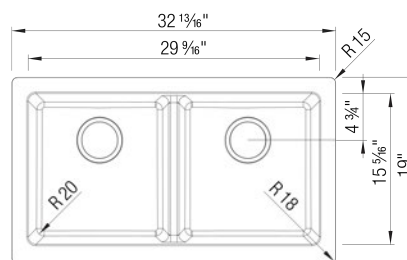

### Design and Planning Tips

- Min cabinet size: 33 in ( 840 mm )
- Apron front height: 6 1/2 in

What is included:  
Installation instructions  
Limited Lifetime Warranty

Custom cabinet installation required.  
To prevent damage, sink must be shipped on a pallet