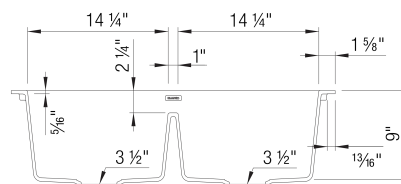

### Design and Planning Tips

- Min cabinet size: 33 in ( 840 mm )
- Apron front height: 6 1/2 in

What is included:  
Installation instructions  
Limited Lifetime Warranty

Custom cabinet installation required.  
To prevent damage, sink must be shipped on a pallet