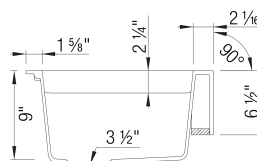

Warranty

BLANCO offers a limited lifetime warranty on all sinks and faucets, as well as a one-year warranty on all custom accessories.

Code/Standards Compliance

BLANCO sinks and faucets are third-party tested and certified to standards and listed by applicable certification bodies. For more information on individual product listings, contact our office or listing organization.

View our how-to videos to learn more about installing and caring for BLANCO products:
<https://www.blanco.com/us-en/service/how-to-videos/how-to-videos-for-sinks/>

Questions? Contact us today

BLANCO America, Inc.
110 Mount Holly By-Pass
Lumberton, NJ 08048

Phone & Fax
Phone: 888-668-6201
Fax: 609-668-6211

While BLANCO endeavors to provide accurate information, all dimensions are nominal, cannot be guaranteed, and are subject to change or cancellation. BLANCO assumes no responsibility for use of superseded or voided specifications.