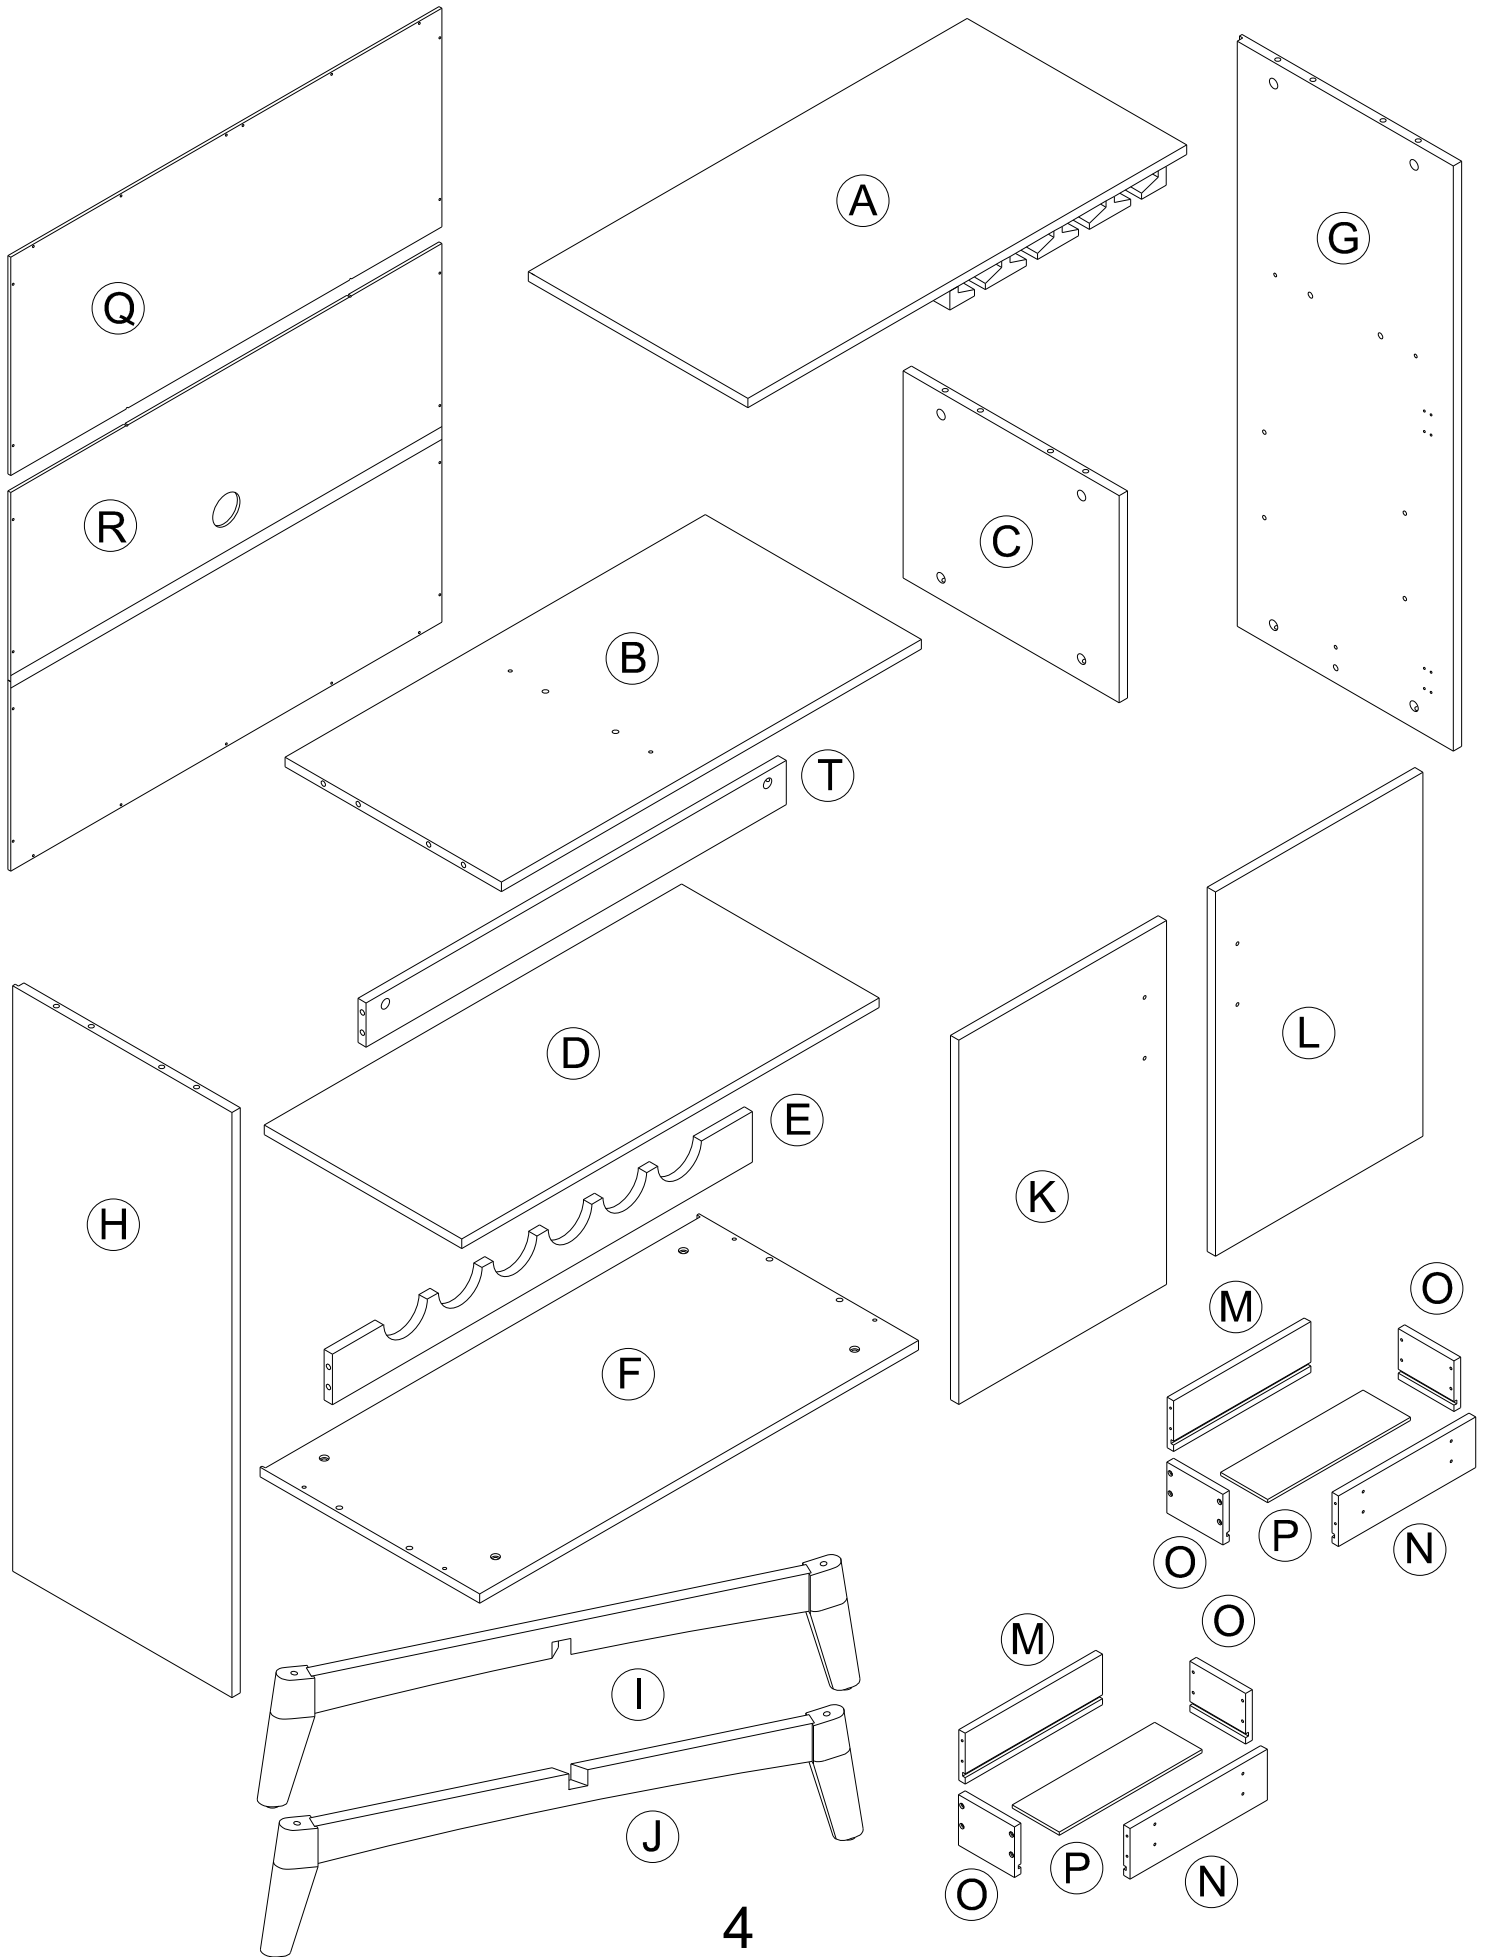

ASSEMBLY INSTRUCTIONS

HARDWARE LIST

Item no.	Reference Image	Qty	Item no.	Reference Image	Qty
1	 Ø8*30mm	X20+2	8	 Ø7*Ø4*22mm	X8
2		X20+2	9	 Ø7*Ø4*30mm	X16+1
3		X20+2	10		X4
4	 Ø6.5*Ø3*15mm	X24+2	11		X2
5	 Ø6.5*Ø3*14mm	X24+2	12		X4
6	 Ø1/4*1-3/4"	X4	13		X4
7		X1	14		X1

ASSEMBLY INSTRUCTIONS