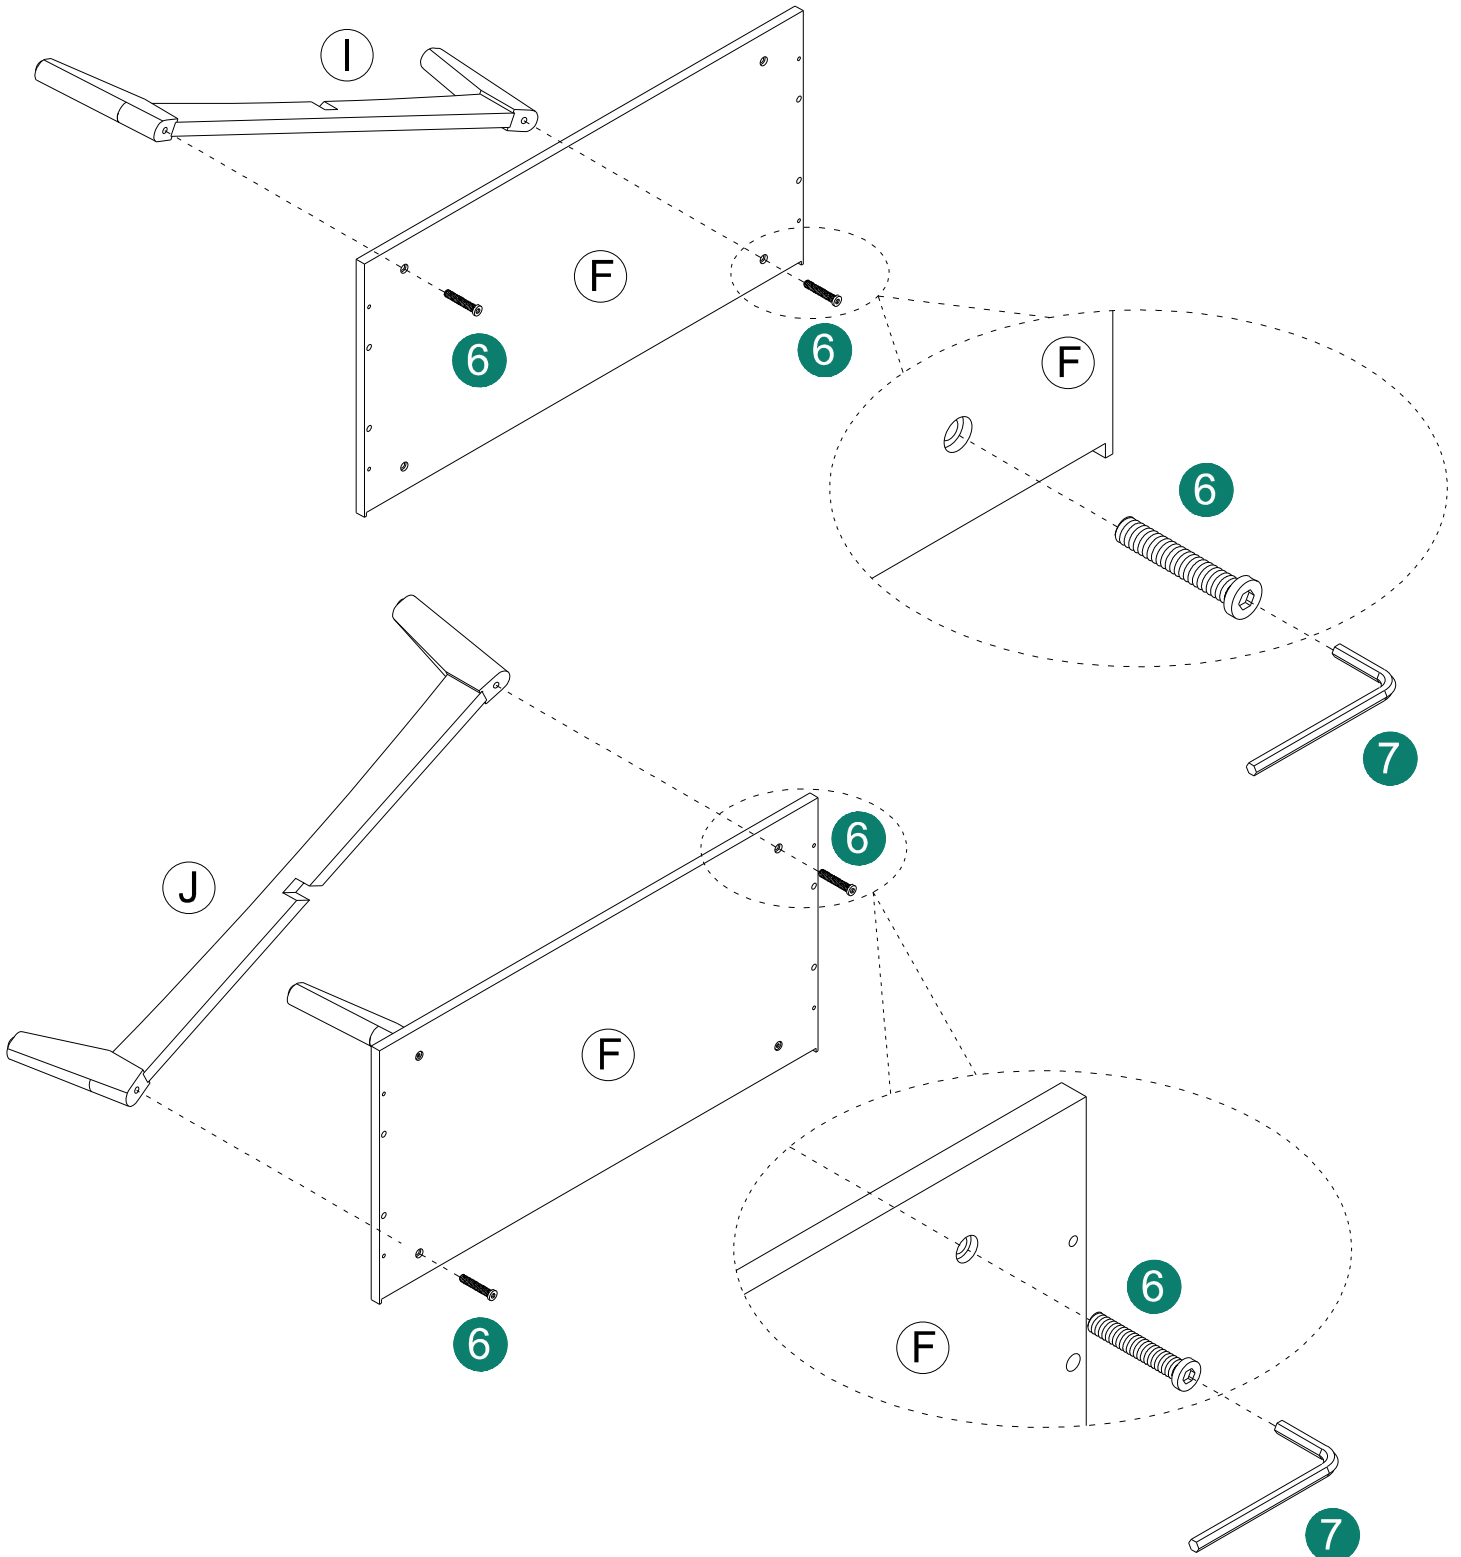

ASSEMBLY INSTRUCTIONS

HARDWARE LIST

Item no.	Reference Image	Qty	Item no.	Reference Image	Qty
1	 Ø8*30mm	X20+2	8	 Ø7*Ø4*22mm	X8
2		X20+2	9	 Ø7*Ø4*30mm	X16+1
3		X20+2	10		X4
4	 Ø6.5*Ø3*15mm	X24+2	11		X2
5	 Ø6.5*Ø3*14mm	X24+2	12		X4
6	 Ø1/4*1-3/4"	X4	13		X4
7		X1	14		X1

ASSEMBLY INSTRUCTIONS

ASSEMBLY INSTRUCTIONS

1

(B) 1pc

(I) 1pc

(J) 1pc

(6) 4pcs

(7) 1pcs

1pcs

D

Ø8*1-1/2"

1pcs

E

1pcs

WALL

19