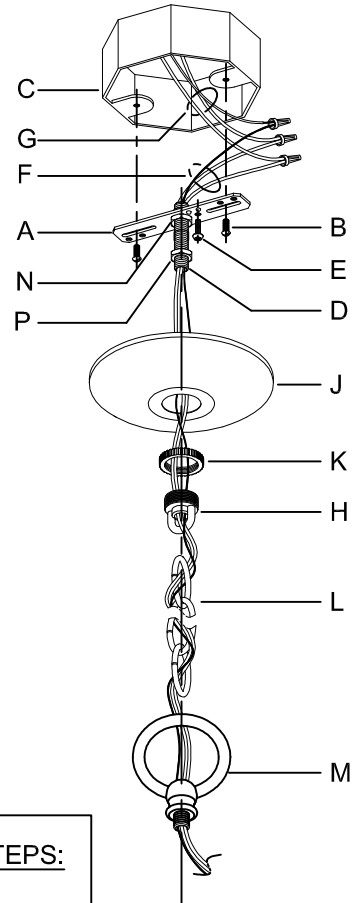

Assembly & Installation Instructions

CAUTION: Read instructions carefully and turn electricity off at main circuit breaker panel before beginning installation.

WARNING - If any Special Control Devices are used with this Fixture, Follow the Instructions Carefully to assure full compliance with N.E.C. requirements. If there are any questions, contact a Qualified Electrical Contractor.

CANOPY MOUNTING & WIRE CONNECTION ASSEMBLY STEPS:

ADJUST HEIGHT WITH "D"
 N → A (TO LOCK)
 AJUSTA LA ALTURA CON "D"
 N → A (APRETAR)
 RÉGLEZ LA HAUTEUR AVEC "D"
 N → A (À VERROUILLER)

1. D,E → A
2. B,A → C
3. N,P,H → D (TO LOCK) (APRETAR) (À VERROUILLER)
4. P → H
5. F → M
6. L → M
7. J,K → L
8. L → H
9. F → L,K,J,H,D
10. F → G
11. J,K → H

FIXTURE ASSEMBLY STEPS:

1. U → S
2. T → S

B, C, G & T
 (NOT FURNISHED)
 (NO INCLUIDA)
 (NON FOURNIE)

Instrucciones de ensamblaje e instalación

Precaución: Lea cuidadosamente las instrucciones y desconecte la electricidad del cortacircuitos principal antes de iniciar la instalación.