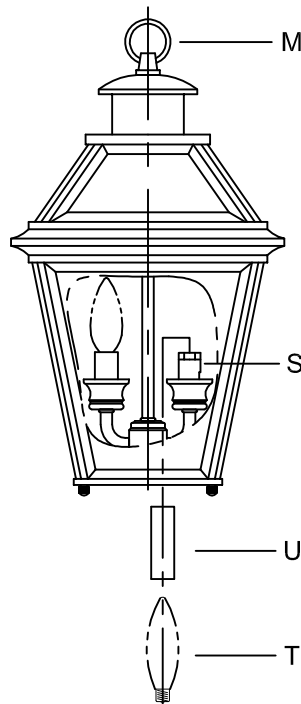

Assembly & Installation Instructions

CAUTION: Read instructions carefully and turn electricity off at main circuit breaker panel before beginning installation.

WARNING - If any Special Control Devices are used with this Fixture, Follow the Instructions Carefully to assure full compliance with N.E.C. requirements. If there are any questions, contact a Qualified Electrical Contractor.

CANOPY MOUNTING & WIRE CONNECTION ASSEMBLY STEPS:

ADJUST HEIGHT WITH "D"
 N → A (TO LOCK)
 AJUSTA LA ALTURA CON "D"
 N → A (APRETAR)
 RÉGLEZ LA HAUTEUR AVEC "D"
 N → A (À VERROUILLER)

1. D,E → A
2. B,A → C
3. N,P,H → D (TO LOCK) (APRETAR) (À VERROUILLER)
4. P → H
5. F → M
6. L → M
7. J,K → L
8. L → H
9. F → L,K,J,H,D
10. F → G
11. J,K → H