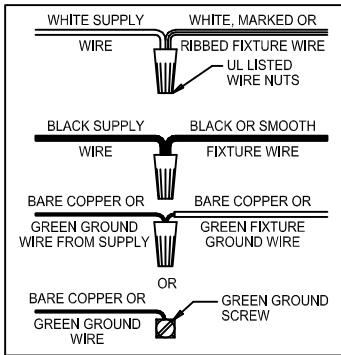

Assembly & Installation Instructions

CAUTION: Read instructions carefully and turn electricity off at main circuit breaker panel before beginning installation.

*****

WARNING - If any Special Control Devices are used with this Fixture, Follow the Instructions Carefully to assure full compliance with N.E.C. requirements. If there are any questions, contact a Qualified Electrical Contractor.

WARNING - This product contains chemicals known to the State of California to cause cancer, birth defects and /or other reproductive harm. Thoroughly wash hands after installing, handling, cleaning, or otherwise touching this product.
CAUTION - All glass is fragile, use care when handling Glass component(s) and or Lamp(s).

*****

CANOPY MOUNTING & WIRE CONNECTION ASSEMBLY STEPS:

ADJUST HEIGHT WITH "D"
N → A (TO LOCK)
AJUSTA LA ALTURA CON "D"
N → A (APRETAR)
RÉGLEZ LA HAUTEUR AVEC "D"
N → A (À VERROUILLER)

1. D,E → A
2. B,A → C
3. N,P,H → D (TO LOCK) (APRETAR) (À VERROUILLER)
4. P → H
5. F → M
6. L → M
7. J,K → L
8. L → H
9. F → L,K,J,H,D
10. F → G
11. J,K → H