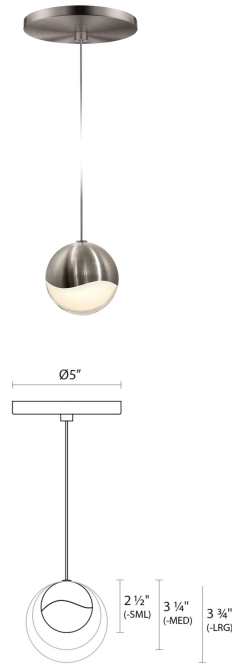

Project:

Grapes LED Pendant Spec Sheet

SKU: 2913.13-MED Learn more at:
<https://sonnemanlight.com/grapes-led-single-pendant>

Description: Grapes are luminous LED spheres in multiple sizes, arrayed in precise or random patterns, in clusters, or as single points of light. Seen from the middle or above, the crystal appears clear with a subtle luminance. Moving below, the crystal facets become increasingly apparent, refracting the light into a dazzling radiance. Also available in a [chandelier](#).

Type #:

Dimensions

Height:	3.25"
Diameter:	3.25"
Canopy/Backplate/Base:	5"
Hanging Details:	10" Adjustable Cord
Shape:	Round Canopy
Size:	Single Medium
Canopy/Backplate/Base Height:	0.5

Installation

Installation:	Licensed electrician required
Sloped Ceiling Compatible?:	Compatible

General Listings

Features:	Damp Rated
Certification:	C-ETL-US
Color/Finish:	Satin Nickel (.13)
Dark Sky Friendly:	N

Shipping

Carton 1 L x W x H:	7" X 7" X 8"
Carton 1 Gross Weight:	3 LBS

Electrical Specs

Bulb(s) Included?:	Yes
Bulb 1 Type:	Integral LED
Input Voltage:	120VAC
Wattage:	4
Initial Lumens:	225
Color Temperature:	3000K
CRI:	90
Power Supply Type:	Transformer
Power Supply Quantity:	1
Power Supply Location:	Outlet Box
Dimming Type:	ELV
Bulb Max Wattage:	4

Shade

Shade 1 Material:	Glass Lens
-------------------	------------

Available Finishes

Available Finishes: Polished Chrome (.01),
Satin Nickel (.13)