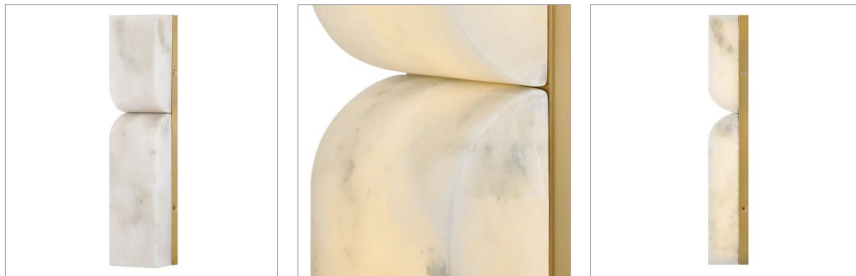

ALUNE

FR41970LCB

MEDIUM LED SCONCE

Defined by modern, asymmetrical curves, Alune accentuates smooth, natural alabaster with warm, integrated LEDs. Every unique variation in the stone's color and pattern is brought into focus, complemented by a luxe Lacquered Brass finish.

DETAILS	
FINISH:	Lacquered Brass
MATERIAL:	Aluminum
GLASS:	Alabaster
DIMMABLE:	YES - CL TYPE DIMMER (SSL7A)

DIMENSIONS	
WIDTH:	4.5"
HEIGHT:	20"
WEIGHT:	8.5lb
BACK PLATE:	4.5"W X 32"H
EXTENSION:	3.3"
TOP TO OUTLET:	2.5-17.5"

LIGHT SOURCE	
LIGHT SOURCE:	Integrated LED
WATTAGE:	20w LED *Included
VOLTAGE:	120v

SHIPPING	
CARTON LENGTH:	23.3
CARTON WIDTH:	8.3
CARTON HEIGHT:	7
CARTON WEIGHT:	10

PRODUCT DETAILS:

- Fixture can be mounted either up or down
- Suitable for use in damp locations as defined by NEC and CEC. Meets United States UL Underwriters Laboratories & CSA Canadian Standards Association Product Safety Standards.
- LED components carry a 5-year limited warranty
- Bold silhouette with dramatic details creates a modern statement
- ADA compliant
- Mounting hardware is hidden on the back plate to ensure a clean silhouette

HINKLEY

HINKLEY
33000 Pin Oak Parkway
Avon Lake, OH 44012

PHONE: (440) 653-5500
Toll Free: 1 (800) 446-5539

hinkley.com