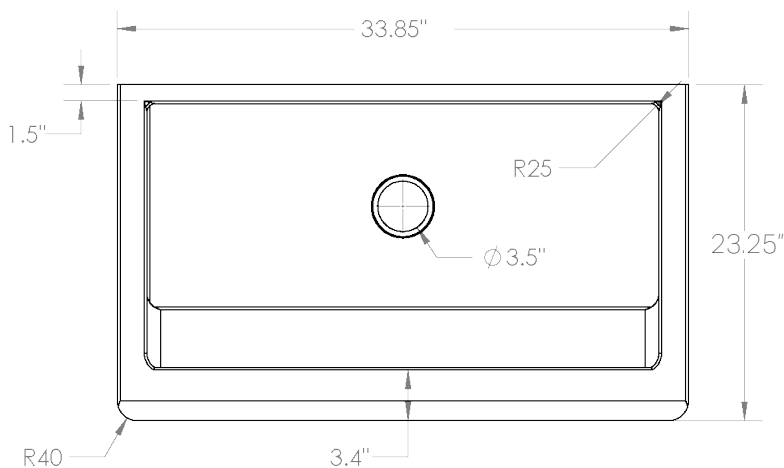

# SINKOLOGY®

Undermount Farmhouse Kitchen Sink

Model #SK456-34FC

- Material:** SureFire® Fireclay
- Sink Dimensions**
- Overall Dimensions: 33.85" x 23.25" x 9"
  - Bowl Dimensions: 30.5" x 18" x 8"
  - Sink Weight: 80 lbs.
  - Drain Connection Size: 3.5"
- Drain Location:** Rear
- Number of Faucet Holes:** 0
- Minimum Cabinet Width:** 36"

## DIMENSIONS