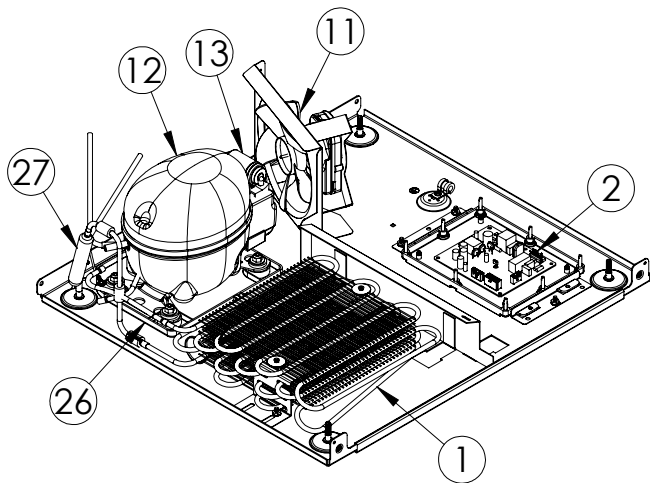

Service Parts List

marvelrefrigeration.com
616-754-5601

MABV224-SG31A		
ITEM	DESCRIPTION	MARVEL P/N
1	CONDENSER ASSEMBLY	S41015869
2	MAIN CONTROL BOARD KIT	S42088820
3	GRILLE	S41015806-BLK
4	LED LIGHT STRIP	S68100
5	BLACK ROCKER LIGHT SWITCH	42246922
6	EVAPORATOR ASSEMBLY	42249407
7	THERMISTOR ASSEMBLY	S41015903-BLK
8	UI DISPLAY KIT	S68166-01
9	ACCESS COVER	S41015716
10	MECHANICAL HARNESS KIT *	S41015773
11	CONDENSER FAN ASSEMBLY	42249159
12	COMPRESSOR	S41015395
13	COMPRESSOR ELECTRICALS	S41015921
14	DOOR ASSEMBLY	S42038996
15	EVAP FAN	42249149
16	DOOR GASKET	S31580-037
17	DOOR STOP	S41015708-SS
18	STRIKER PLATE	S41015709-BLK
19	HINGE PKG	S52411635-CHR
20	HALF SHELF	S42138136-BLK
21	FULL GLASS SHELF	S42138140-BNM
22	CRISPER GLASS SHELF	S42413165-BLK
23	CRISPER BIN W/RAILS	S42413102-BLK
24	LEG LEVELERS (4)	42243808
25	POWER CORD	S41050606
26	DRAIN PAN	S41013227
27	DRIER	S41013226
28	KEYS(2)	S41013540
29	CARTON ASSEMBLY *	42249633

* NOT PICTURED