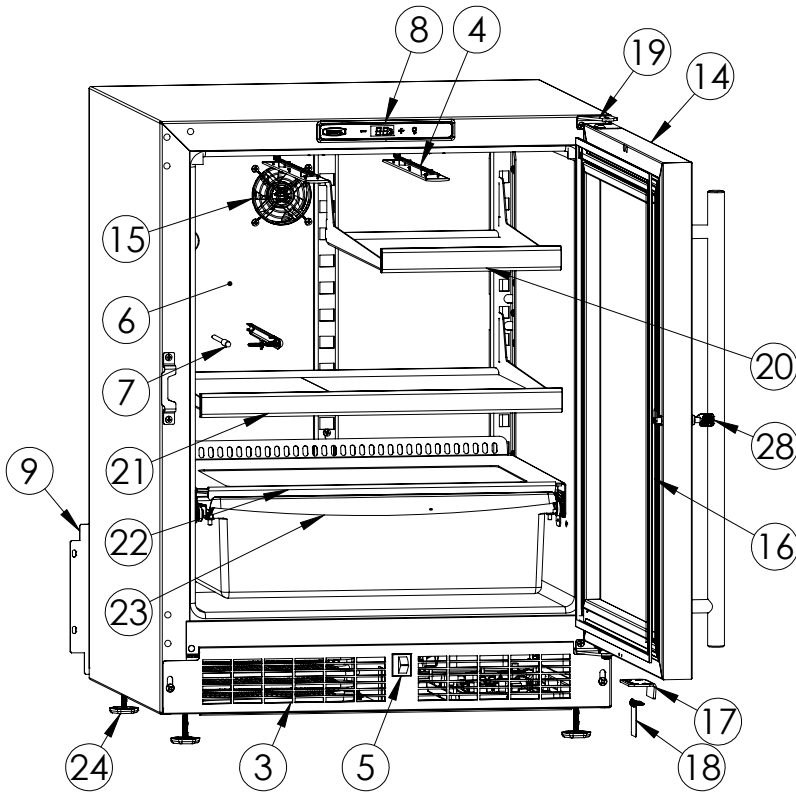

Service Parts List

marvelrefrigeration.com
616-754-5601

MABV224-SG31A		
ITEM	DESCRIPTION	MARVEL P/N
1	CONDENSER ASSEMBLY	S41015869
2	MAIN CONTROL BOARD KIT	S42088820
3	GRILLE	S41015806-BLK
4	LED LIGHT STRIP	S68100
5	BLACK ROCKER LIGHT SWITCH	42246922
6	EVAPORATOR ASSEMBLY	42249407
7	THERMISTOR ASSEMBLY	S41015903-BLK
8	UI DISPLAY KIT	S68166-01
9	ACCESS COVER	S41015716
10	MECHANICAL HARNESS KIT *	S41015773
11	CONDENSER FAN ASSEMBLY	42249159
12	COMPRESSOR	S41015395
13	COMPRESSOR ELECTRICALS	S41015921
14	DOOR ASSEMBLY	S42038996
15	EVAP FAN	42249149
16	DOOR GASKET	S31580-037
17	DOOR STOP	S41015708-SS
18	STRIKER PLATE	S41015709-BLK
19	HINGE PKG	S52411635-CHR
20	HALF SHELF	S42138136-BLK
21	FULL GLASS SHELF	S42138140-BNM
22	CRISPER GLASS SHELF	S42413165-BLK
23	CRISPER BIN W/RAILS	S42413102-BLK
24	LEG LEVELERS (4)	42243808
25	POWER CORD	S41050606
26	DRAIN PAN	S41013227
27	DRIER	S41013226
28	KEYS(2)	S41013540
29	CARTON ASSEMBLY *	42249633

* NOT PICTURED