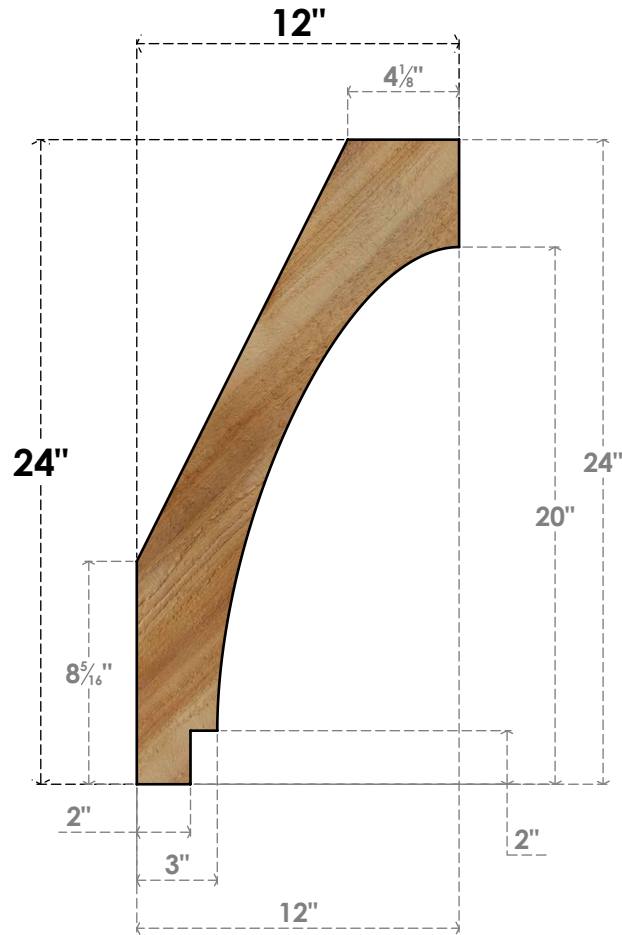

BRC04X12X24IMP00RWR

4"W X 12"D X 24"H IMPERIAL ROUGH SAWN BRACE, WESTERN RED CEDAR

SIDE

FRONT

EKENA MILLWORK
 2300 WEST MAIN ST.
 CLARKSVILLE, TX 75426
 TOLL FREE: 866-607-0453
 WWW.EKENAMILLWORK.COM

NOTES