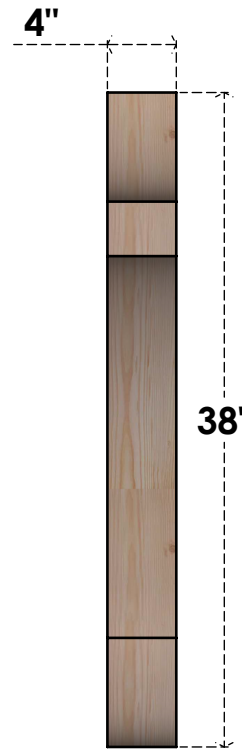

BRC04X30X38OLY00RDF

4"W X 30"D X 38"H OLYMPIC ROUGH SAWN BRACE, DOUGLAS FIR

SIDE

FRONT

EKENA MILLWORK
 2300 WEST MAIN ST.
 CLARKSVILLE, TX 75426
 TOLL FREE: 866-607-0453
 WWW.EKENAMILLWORK.COM

NOTES

1. INSTALLATION TO BE COMPLETED IN ACCORDANCE WITH MANUFACTURER'S SPECIFICATIONS.
2. DRAWING MAY NOT BE TO SCALE
3. THIS DRAWING IS INTENDED FOR DESIGN AND PLANNING PURPOSES ONLY.
4. ALL INFORMATION CONTAINED HEREIN WAS CURRENT AT THE TIME OF DEVELOPMENT BUT MUST BE REVIEWED AND APPROVED BY THE PRODUCT MANUFACTURER TO BE CONSIDERED ACCURATE.
5. PRODUCTS ARE NOT KILN DRIED. THIS ITEM IS UNIQUE AND WILL CONTAIN THE NATURAL VARIATIONS THAT THE WOOD SPECIES OFFERS. THIS MAY RESULT IN VARIATIONS UP TO 1/4"