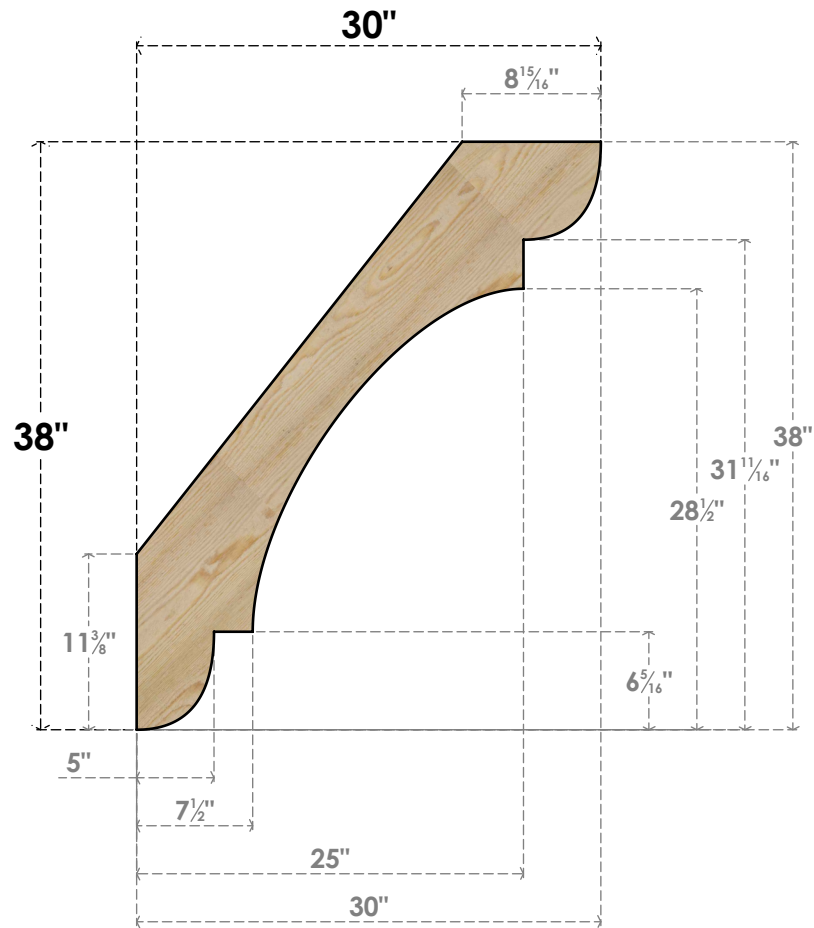

BRC04X30X38OLY00RDF

4"W X 30"D X 38"H OLYMPIC ROUGH SAWN BRACE, DOUGLAS FIR

SIDE

FRONT

EKENA MILLWORK
 2300 WEST MAIN ST.
 CLARKSVILLE, TX 75426
 TOLL FREE: 866-607-0453
 WWW.EKENAMILLWORK.COM

NOTES

1. INSTALLATION TO BE COMPLETED IN ACCORDANCE WITH MANUFACTURER'S SPECIFICATIONS.
2. DRAWING MAY NOT BE TO SCALE
3. THIS DRAWING IS INTENDED FOR DESIGN AND PLANNING PURPOSES ONLY.
4. ALL INFORMATION CONTAINED HEREIN WAS CURRENT AT THE TIME OF DEVELOPMENT BUT MUST BE REVIEWED AND APPROVED BY THE PRODUCT MANUFACTURER TO BE CONSIDERED ACCURATE.
5. PRODUCTS ARE NOT KILN DRIED. THIS ITEM IS UNIQUE AND WILL CONTAIN THE NATURAL VARIATIONS THAT THE WOOD SPECIES OFFERS. THIS MAY RESULT IN VARIATIONS UP TO 1/4"