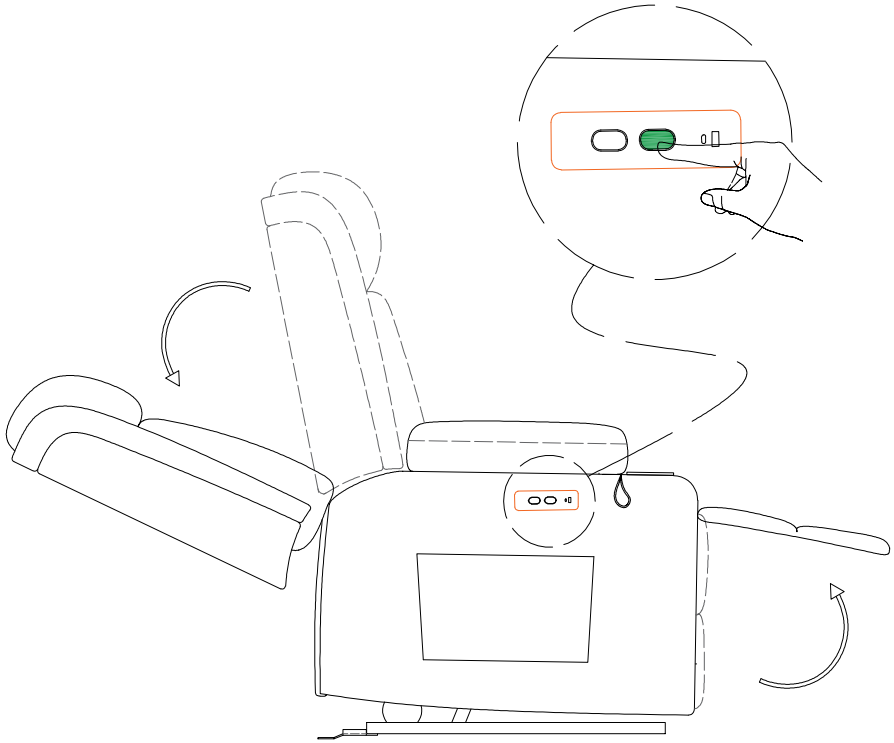

ASSEMBLY INSTRUCTIONS

STEP-4

ASSEMBLY INSTRUCTIONS

ASSEMBLY INSTRUCTIONS

STEP-6

ASSEMBLY INSTRUCTIONS

ASSEMBLY INSTRUCTIONS

○ **POWER:** Turn on/off remote control.

○ **HEAT:** Turn on/off heat function for lumbar part only.

○ **INTENSITY:** Control massage function from low to high.

○ **MODE:** Choose one massage mode you like(pulse,press, wave,auto, normal)

○ You can choose 1-4 massage parts(back, lumbar, thighs, legs)to enjoy.