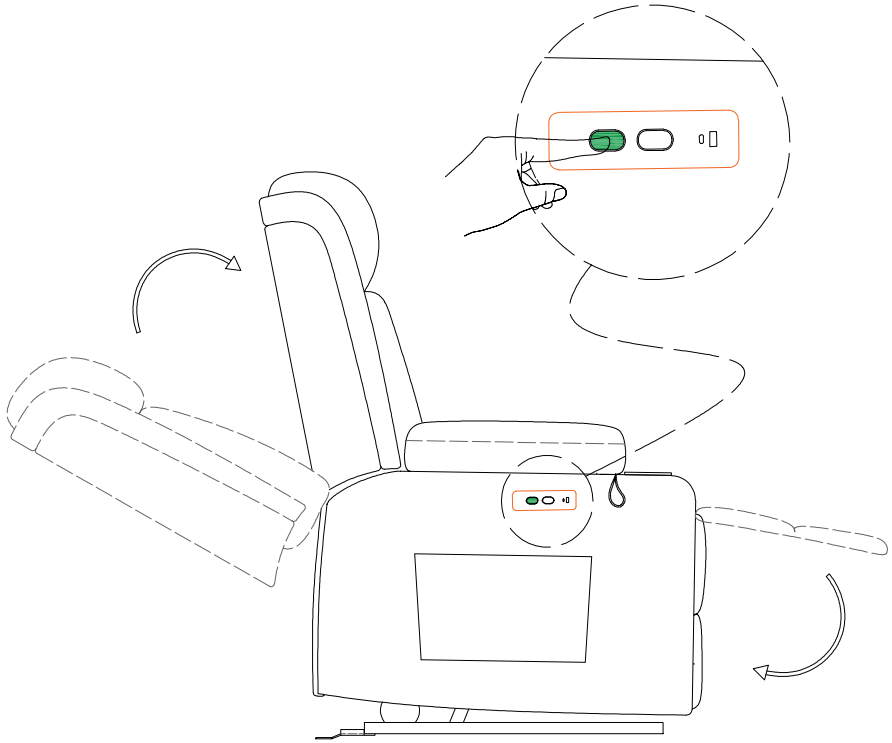

ASSEMBLY INSTRUCTIONS

STEP-4

ASSEMBLY INSTRUCTIONS

ASSEMBLY INSTRUCTIONS

STEP-6

ASSEMBLY INSTRUCTIONS

ASSEMBLY INSTRUCTIONS

○ **POWER:** Turn on/off remote control.

○ **HEAT:** Turn on/off heat function for lumbar part only.

○ **INTENSITY:** Control massage function from low to high.

○ **MODE:** Choose one massage mode you like(pulse,press, wave,auto, normal)

○ You can choose 1-4 massage parts(back, lumbar, thighs, legs)to enjoy.