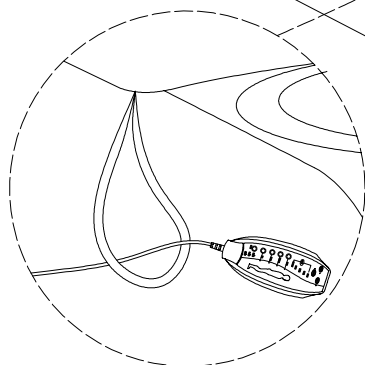

ASSEMBLY INSTRUCTIONS