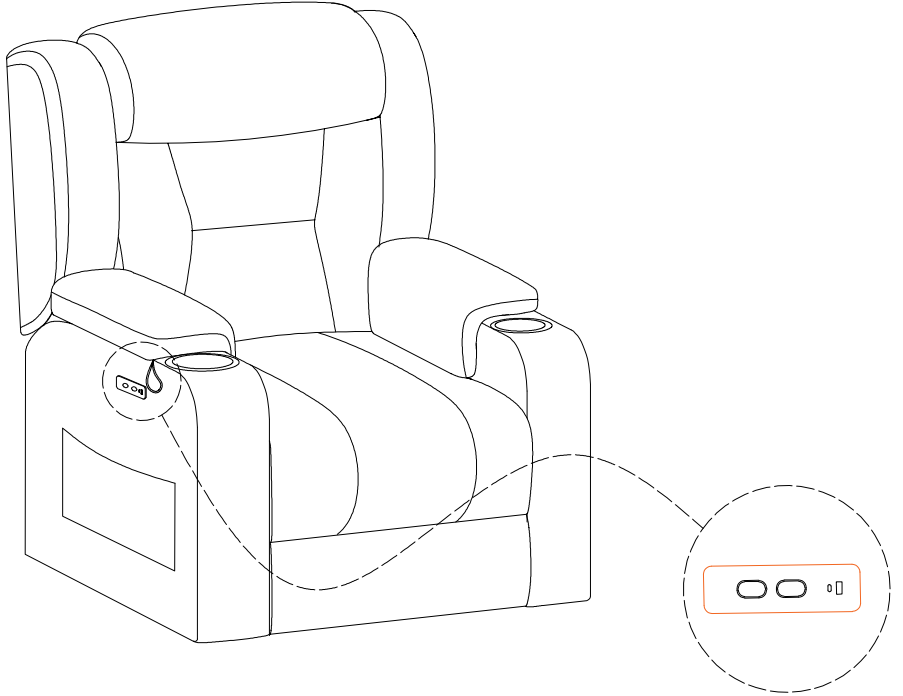

ASSEMBLY INSTRUCTIONS