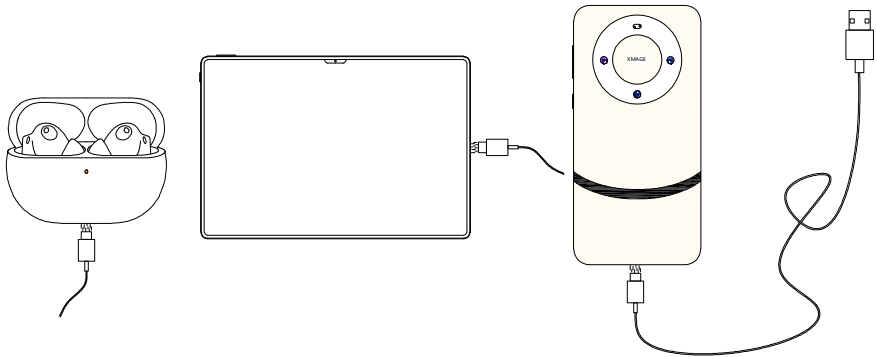

ASSEMBLY INSTRUCTIONS