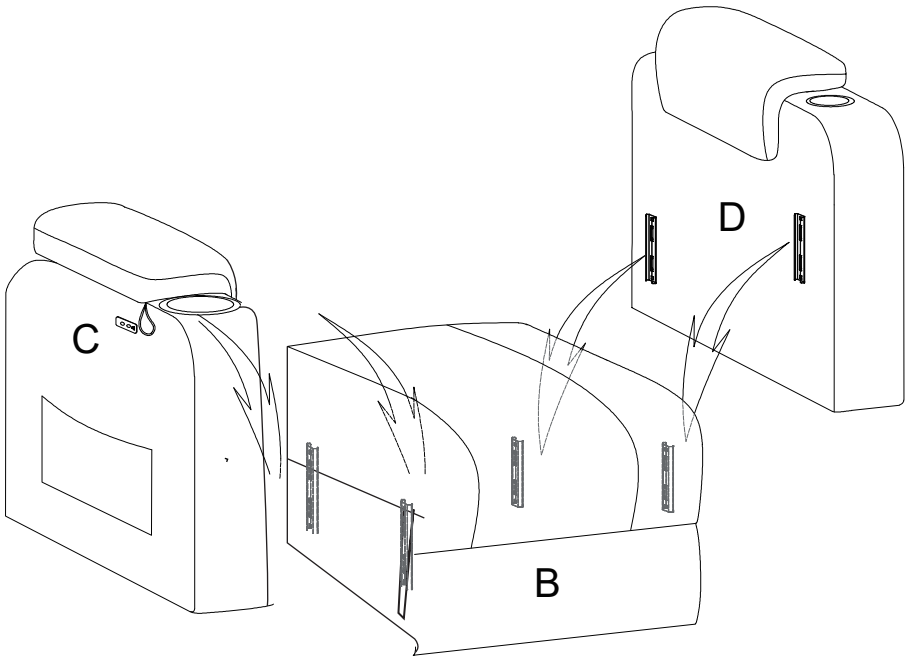

Weight Limitation

350 LBS

Exploded Diagram

One person

Around 45 min
03/16

PARTS LIST

A	x1	B	x1	C	x1	D	x1
							
Backrest		Seat cushion		Left arm		Right arm	
E	x1	F	x1	G	x1	H	x1
							
Massage plug		Massage remote		Power source		Power plug	
I	x1	J	x1	K	x1		
							
		Bolt		Cam Nut			

ASSEMBLY INSTRUCTIONS

STEP-1

ASSEMBLY INSTRUCTIONS

STEP-2

ASSEMBLY INSTRUCTIONS

STEP-3

ASSEMBLY INSTRUCTIONS

STEP-4

ASSEMBLY INSTRUCTIONS

STEP-4

ASSEMBLY INSTRUCTIONS

ASSEMBLY INSTRUCTIONS

STEP-6

ASSEMBLY INSTRUCTIONS

ASSEMBLY INSTRUCTIONS

○ **POWER:** Turn on/off remote control.