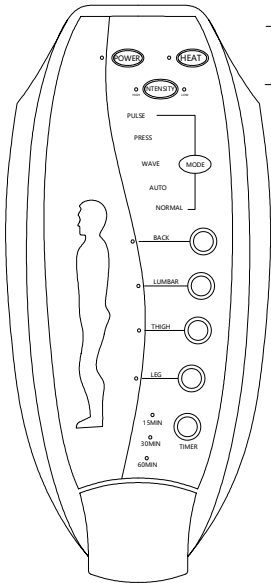

ASSEMBLY INSTRUCTIONS

STEP-1

ASSEMBLY INSTRUCTIONS

STEP-2

ASSEMBLY INSTRUCTIONS

STEP-3

ASSEMBLY INSTRUCTIONS

STEP-4

ASSEMBLY INSTRUCTIONS

STEP-4

ASSEMBLY INSTRUCTIONS

ASSEMBLY INSTRUCTIONS

STEP-6

ASSEMBLY INSTRUCTIONS

ASSEMBLY INSTRUCTIONS

○ **POWER:** Turn on/off remote control.

○ **HEAT:** Turn on/off heat function for lumbar part only.

○ **INTENSITY:** Control massage function from low to high.

○ **MODE:** Choose one massage mode you like(pulse,press, wave,auto, normal)

○ You can choose 1-4 massage parts(back, lumbar, thighs, legs)to enjoy.