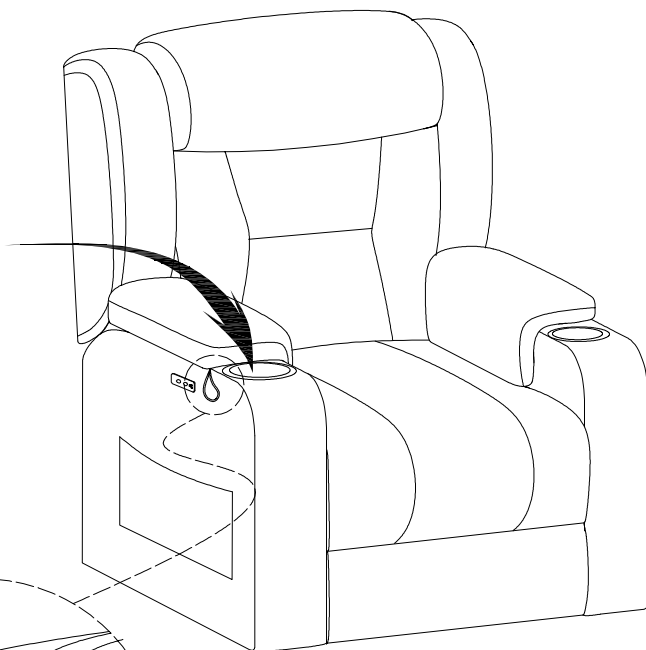

ASSEMBLY INSTRUCTIONS