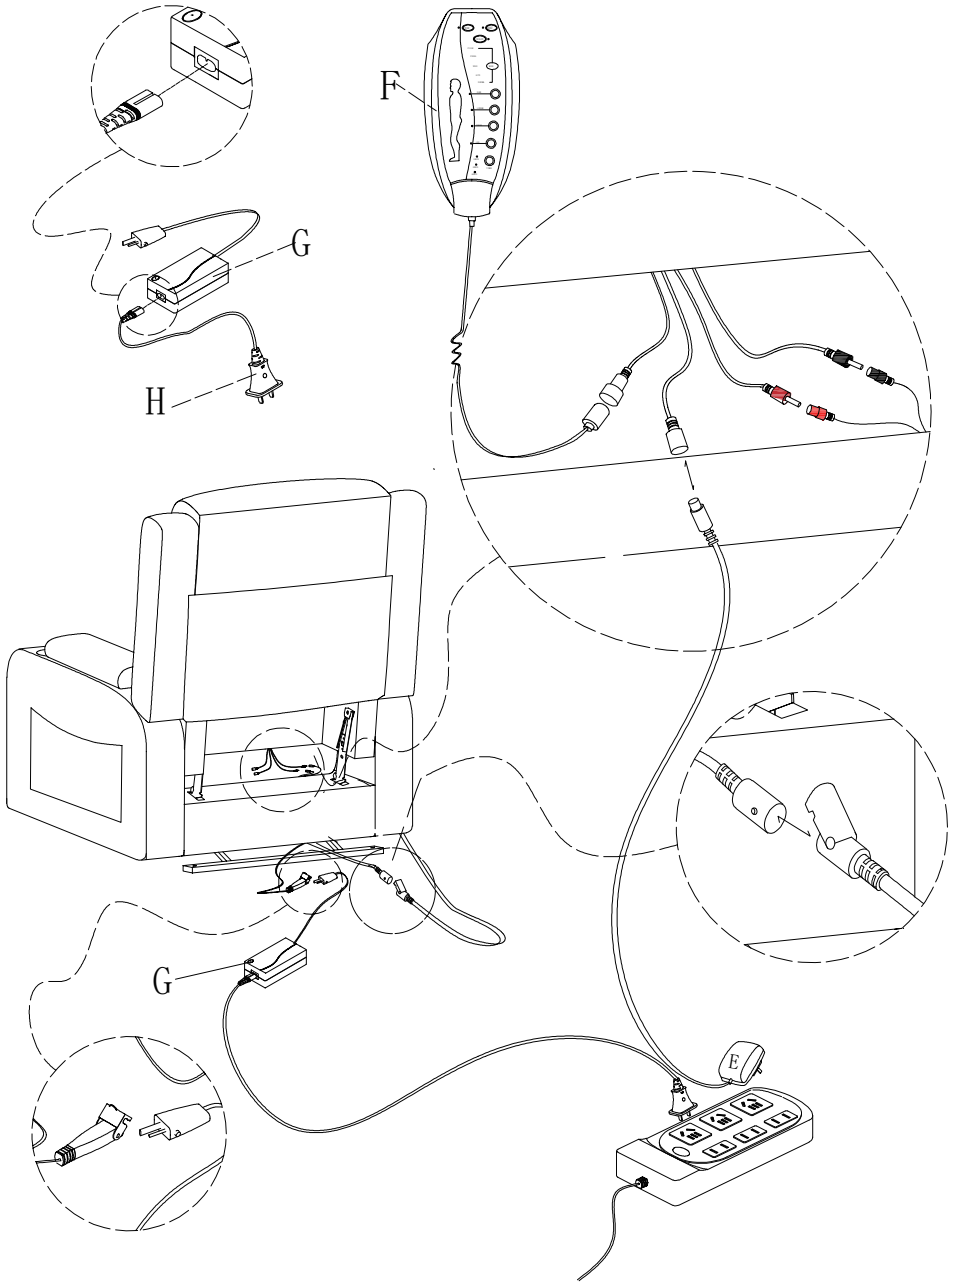

ASSEMBLY INSTRUCTIONS

STEP-1

ASSEMBLY INSTRUCTIONS

STEP-2

ASSEMBLY INSTRUCTIONS

STEP-3

ASSEMBLY INSTRUCTIONS

STEP-4

ASSEMBLY INSTRUCTIONS

STEP-4

ASSEMBLY INSTRUCTIONS

ASSEMBLY INSTRUCTIONS

STEP-6

ASSEMBLY INSTRUCTIONS

ASSEMBLY INSTRUCTIONS

○ **POWER:** Turn on/off remote control.

○ **HEAT:** Turn on/off heat function for lumbar part only.

○ **INTENSITY:** Control massage function from low to high.

○ **MODE:** Choose one massage mode you like(pulse,press, wave,auto, normal)

○ You can choose 1-4 massage parts(back, lumbar, thighs, legs)to enjoy.