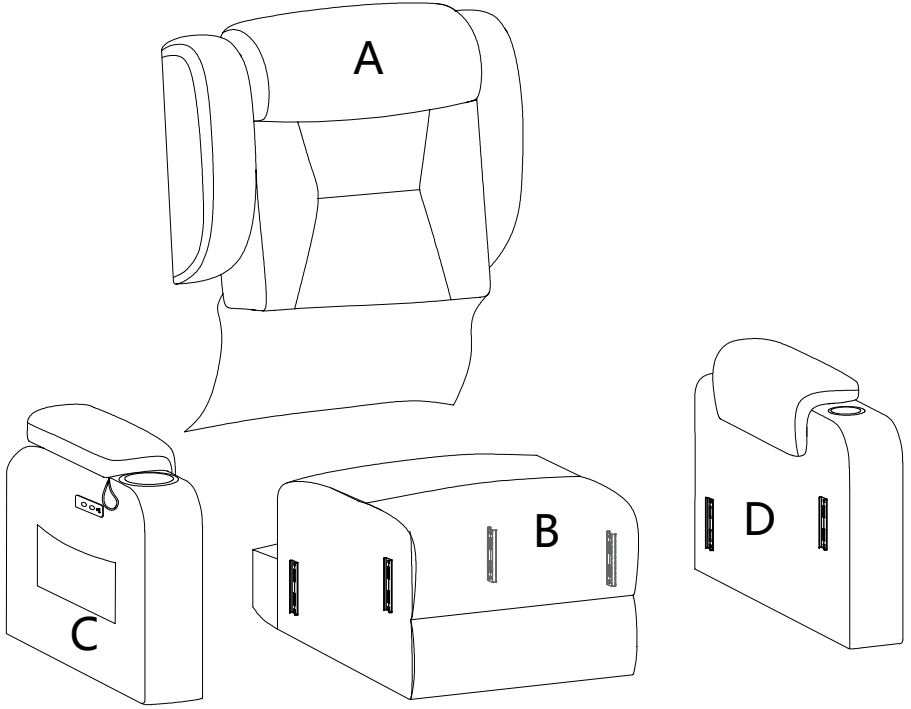

Weight Limitation

350 LBS

Exploded Diagram

One person

Around 45 min
03/16

PARTS LIST

A	x1	B	x1	C	x1	D	x1
							
Backrest		Seat cushion		Left arm		Right arm	
E	x1	F	x1	G	x1	H	x1
							
Massage plug		Massage remote		Power source		Power plug	
I	x1	J	x1	K	x1		
							
		Bolt		Cam Nut			