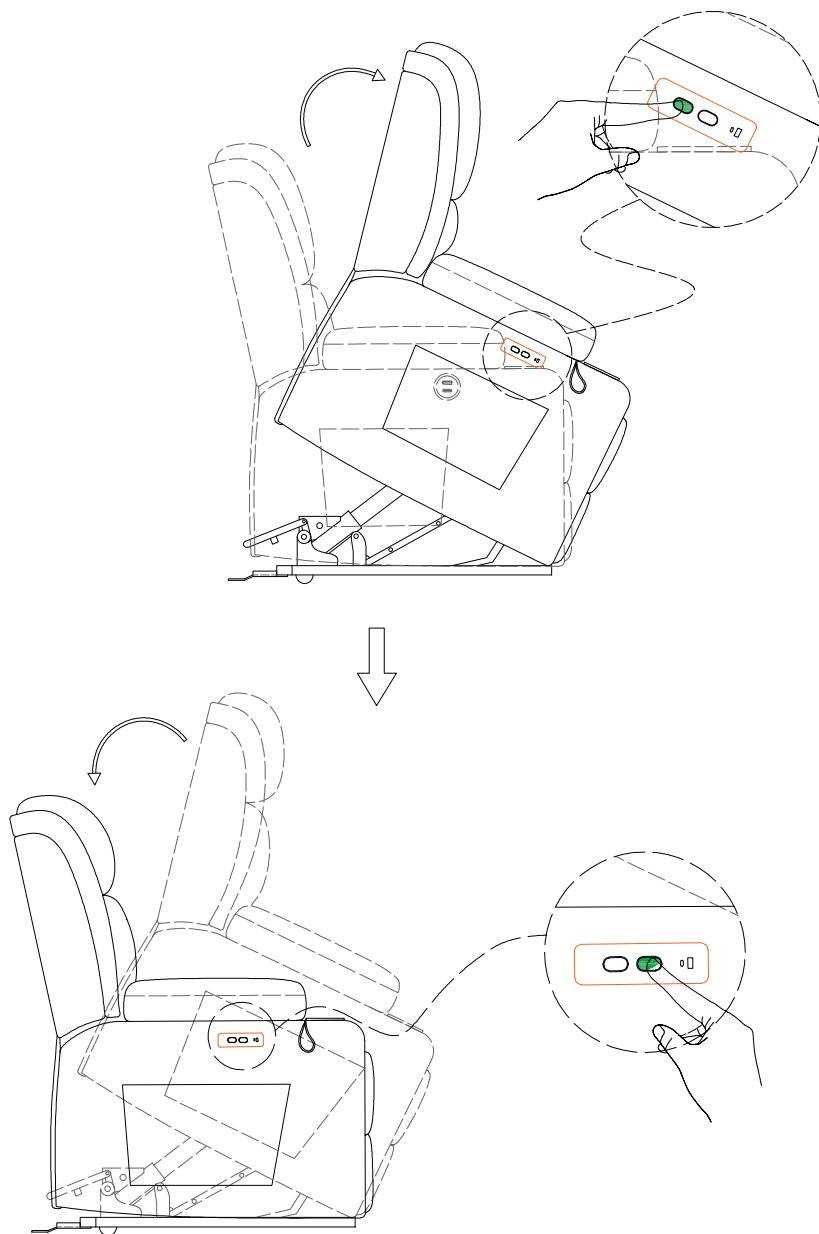

Weight Limitation

350 LBS

Exploded Diagram

One person

Around 45 min
03/16

PARTS LIST

A	x1	B	x1	C	x1	D	x1
							
Backrest		Seat cushion		Left arm		Right arm	
E	x1	F	x1	G	x1	H	x1
							
Massage plug		Massage remote		Power source		Power plug	
I	x1	J	x1	K	x1		
							
		Bolt		Cam Nut			

ASSEMBLY INSTRUCTIONS

STEP-1

ASSEMBLY INSTRUCTIONS

STEP-2

ASSEMBLY INSTRUCTIONS

STEP-3

ASSEMBLY INSTRUCTIONS

STEP-4

ASSEMBLY INSTRUCTIONS

STEP-4

ASSEMBLY INSTRUCTIONS

ASSEMBLY INSTRUCTIONS

STEP-6

ASSEMBLY INSTRUCTIONS

ASSEMBLY INSTRUCTIONS

○ **POWER:** Turn on/off remote control.

○ **HEAT:** Turn on/off heat function for lumbar part only.

○ **INTENSITY:** Control massage function from low to high.

○ **MODE:** Choose one massage mode you like(pulse,press, wave,auto, normal)

○ You can choose 1-4 massage parts(back, lumbar, thighs, legs)to enjoy.