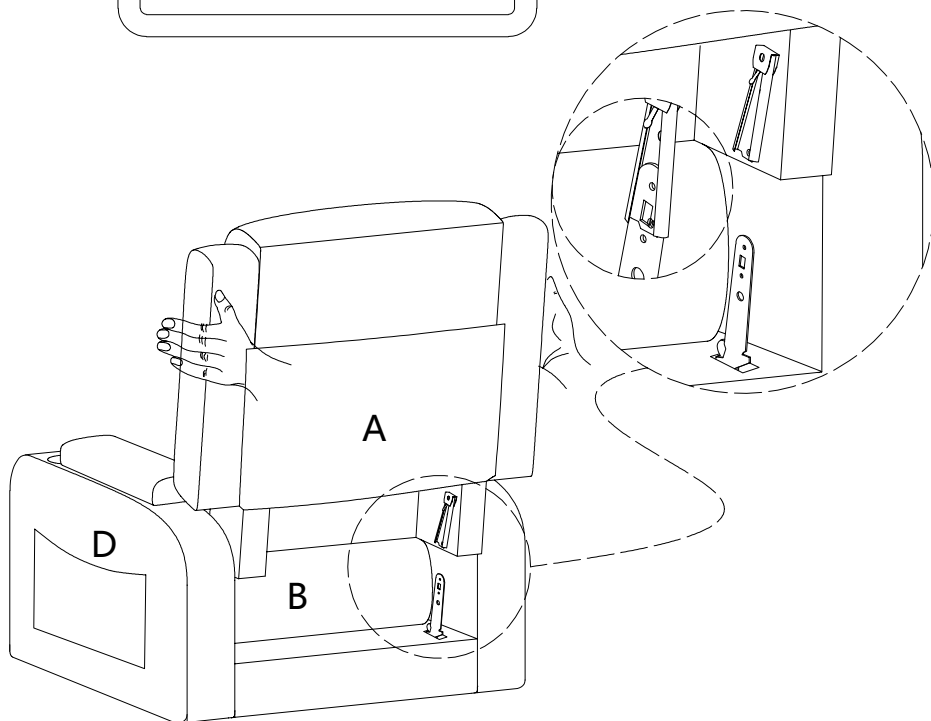

Weight Limitation

350 LBS

Exploded Diagram

One person

Around 45 min
03/16

PARTS LIST

A	x1	B	x1	C	x1	D	x1
							
Backrest		Seat cushion		Left arm		Right arm	
E	x1	F	x1	G	x1	H	x1
							
Massage plug		Massage remote		Power source		Power plug	
I	x1	J	x1	K	x1		
							
		Bolt		Cam Nut			

ASSEMBLY INSTRUCTIONS

STEP-1

ASSEMBLY INSTRUCTIONS

STEP-2

ASSEMBLY INSTRUCTIONS

STEP-3

ASSEMBLY INSTRUCTIONS

STEP-4