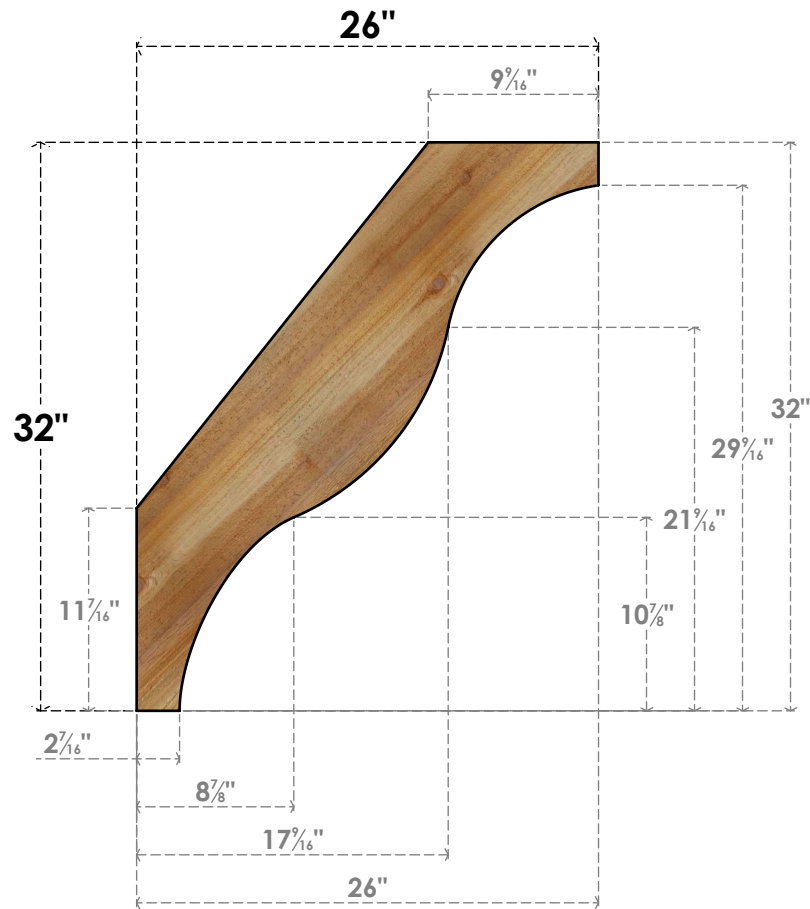

BRC06X26X32FST00RWR

6"W X 26"D X 32"H FUNSTON ROUGH SAWN BRACE, WESTERN RED CEDAR

SIDE

FRONT

EKENA MILLWORK
 2300 WEST MAIN ST.
 CLARKSVILLE, TX 75426
 TOLL FREE: 866-607-0453
 WWW.EKENAMILLWORK.COM

NOTES

1. INSTALLATION TO BE COMPLETED IN ACCORDANCE WITH MANUFACTURER'S SPECIFICATIONS.
2. DRAWING MAY NOT BE TO SCALE
3. THIS DRAWING IS INTENDED FOR DESIGN AND PLANNING PURPOSES ONLY.
4. ALL INFORMATION CONTAINED HEREIN WAS CURRENT AT THE TIME OF DEVELOPMENT BUT MUST BE REVIEWED AND APPROVED BY THE PRODUCT MANUFACTURER TO BE CONSIDERED ACCURATE.
5. PRODUCTS ARE NOT KILN DRIED. THIS ITEM IS UNIQUE AND WILL CONTAIN THE NATURAL VARIATIONS THAT THE WOOD SPECIES OFFERS. THIS MAY RESULT IN VARIATIONS UP TO 1/4"