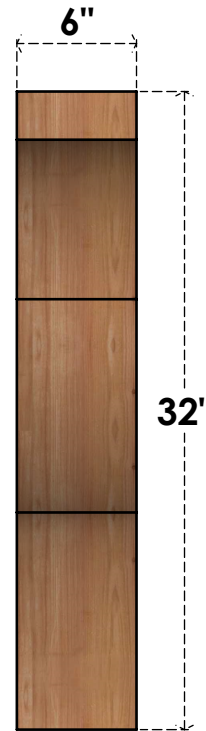

BRC06X26X32FST00RWR

6"W X 26"D X 32"H FUNSTON ROUGH SAWN BRACE, WESTERN RED CEDAR

SIDE

FRONT

EKENA MILLWORK
 2300 WEST MAIN ST.
 CLARKSVILLE, TX 75426
 TOLL FREE: 866-607-0453
 WWW.EKENAMILLWORK.COM

NOTES

1. INSTALLATION TO BE COMPLETED IN ACCORDANCE WITH MANUFACTURER'S SPECIFICATIONS.
2. DRAWING MAY NOT BE TO SCALE
3. THIS DRAWING IS INTENDED FOR DESIGN AND PLANNING PURPOSES ONLY.
4. ALL INFORMATION CONTAINED HEREIN WAS CURRENT AT THE TIME OF DEVELOPMENT BUT MUST BE REVIEWED AND APPROVED BY THE PRODUCT MANUFACTURER TO BE CONSIDERED ACCURATE.
5. PRODUCTS ARE NOT KILN DRIED. THIS ITEM IS UNIQUE AND WILL CONTAIN THE NATURAL VARIATIONS THAT THE WOOD SPECIES OFFERS. THIS MAY RESULT IN VARIATIONS UP TO 1/4"