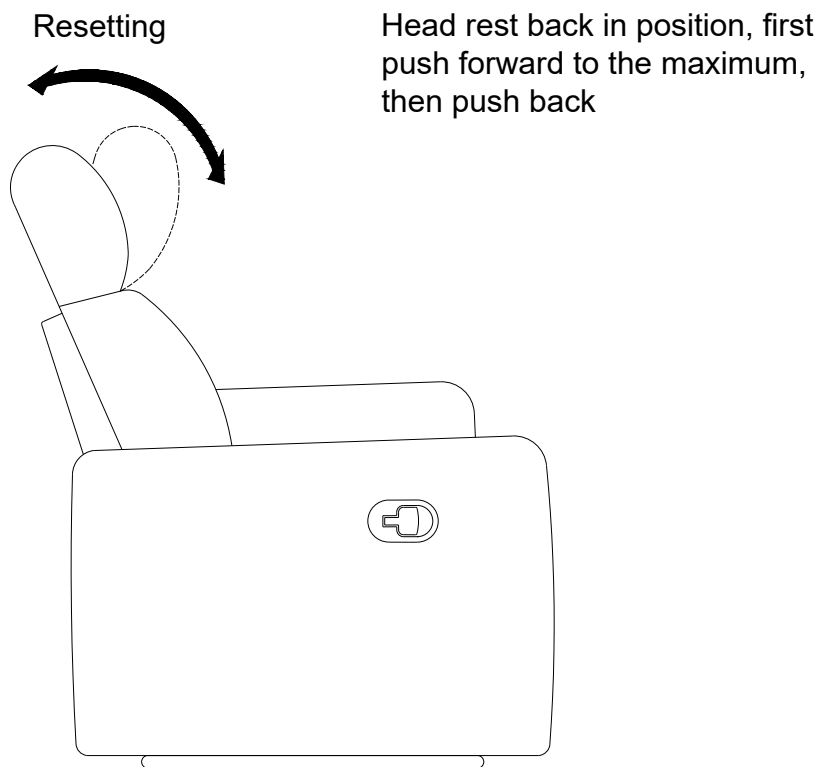

STEP 1

STEP 2

Be sure to have adult partner help to hold both side while aligning metal brackets on backrest!

Attach the backrest (B) to the seat (A) by sliding the receivers into the mechanism posts located on the seat (A).

STEP 3

STEP 4

STEP 5

STEP 6

STEP 7

While seated, pull the handle beside to recline so it will move backwards and the footrest will raise at the same time.

To return the footrest to the closed position, apply more weight onto the footrest.