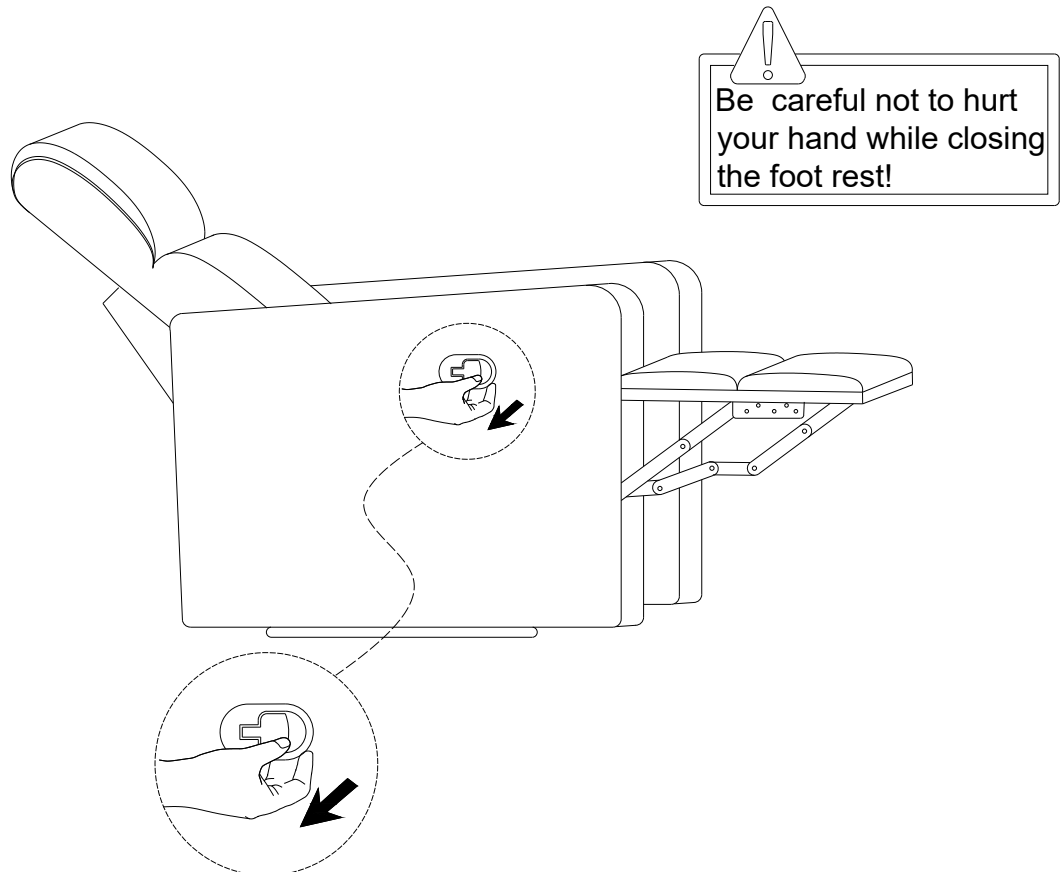

STEP 1

STEP 2

Be sure to have adult partner help to hold both side while aligning metal brackets on backrest!

Attach the backrest (B) to the seat (A) by sliding the receivers into the mechanism posts located on the seat (A).

STEP 3

STEP 4

STEP 5

STEP 6

STEP 7

While seated, pull the handle beside to recline so it will move backwards and the footrest will raise at the same time.

To return the footrest to the closed position, apply more weight onto the footrest.