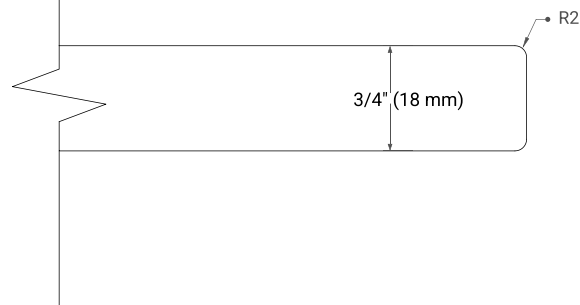

PLAN VIEW

31" SINGLE OVAL SINK COUNTERTOP WITH 0.75 IN. THICKNESS

OVERALL DIMENSIONS

30.5" W x 22" D x 0.75" H

COUNTERTOP OPTIONS

Carrara Marble

FEATURES

- Solid countertop with mitered edges & seams
- Undermount white oval sink
- Pre-drilled for 8" widespread faucet

INCLUDED

- Countertop
- Matching Backsplash
- Oval Sink

COUNTERTOP PLAN VIEW

EDGE SIDE VIEW

THREE DIMENSIONAL COUNTERTOP VIEW