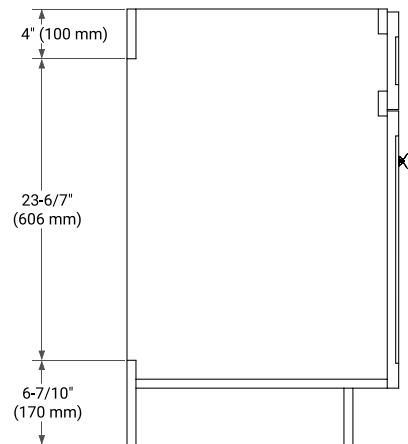

30" SINGLE SINK BASE CABINET

BASE CABINET DIMENSIONS

30" W x 21.5" D x 34.5" H

FEATURES

- Solid wood frame & plywood panels
- Dovetail drawers and joints
- Soft closing doors & drawers

HARDWARE FINISHES*

Brushed Nickel Satin Brass Matte Black Polished Chrome

PLAN VIEW

31" SINGLE OVAL SINK COUNTERTOP WITH 0.75 IN. THICKNESS

OVERALL DIMENSIONS

30.5" W x 22" D x 0.75" H

COUNTERTOP OPTIONS

Carrara Marble

FEATURES

- Solid countertop with mitered edges & seams
- Undermount white oval sink
- Pre-drilled for 8" widespread faucet

INCLUDED

- Countertop
- Matching Backsplash
- Oval Sink

COUNTERTOP PLAN VIEW

EDGE SIDE VIEW

THREE DIMENSIONAL COUNTERTOP VIEW