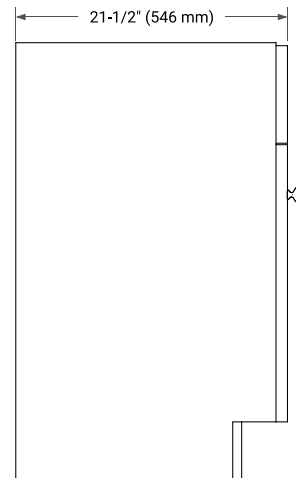

30" SINGLE SINK BASE CABINET

BASE CABINET DIMENSIONS

30" W x 21.5" D x 34.5" H

FEATURES

- Solid wood frame & plywood panels
- Dovetail drawers and joints
- Soft closing doors & drawers

HARDWARE FINISHES*

Brushed Nickel Satin Brass Matte Black Polished Chrome

PLAN VIEW

31" SINGLE OVAL SINK COUNTERTOP WITH 0.75 IN. THICKNESS

OVERALL DIMENSIONS

30.5" W x 22" D x 0.75" H

COUNTERTOP OPTIONS

Carrara Marble

FEATURES

- Solid countertop with mitered edges & seams
- Undermount white oval sink
- Pre-drilled for 8" widespread faucet

INCLUDED

- Countertop
- Matching Backsplash
- Oval Sink

COUNTERTOP PLAN VIEW

EDGE SIDE VIEW

THREE DIMENSIONAL COUNTERTOP VIEW