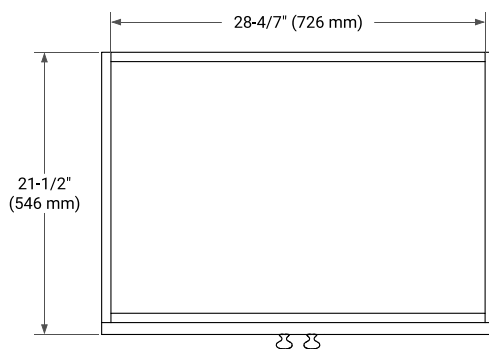

30" SINGLE SINK BASE CABINET

BASE CABINET DIMENSIONS

30" W x 21.5" D x 34.5" H

FEATURES

- Solid wood frame & plywood panels
- Dovetail drawers and joints
- Soft closing doors & drawers

HARDWARE FINISHES*

Brushed Nickel Satin Brass Matte Black Polished Chrome

PLAN VIEW

31" SINGLE OVAL SINK COUNTERTOP WITH 0.75 IN. THICKNESS

OVERALL DIMENSIONS

30.5" W x 22" D x 0.75" H

COUNTERTOP OPTIONS

Carrara Marble

FEATURES

- Solid countertop with mitered edges & seams
- Undermount white oval sink
- Pre-drilled for 8" widespread faucet

INCLUDED

- Countertop
- Matching Backsplash
- Oval Sink

COUNTERTOP PLAN VIEW

EDGE SIDE VIEW

THREE DIMENSIONAL COUNTERTOP VIEW