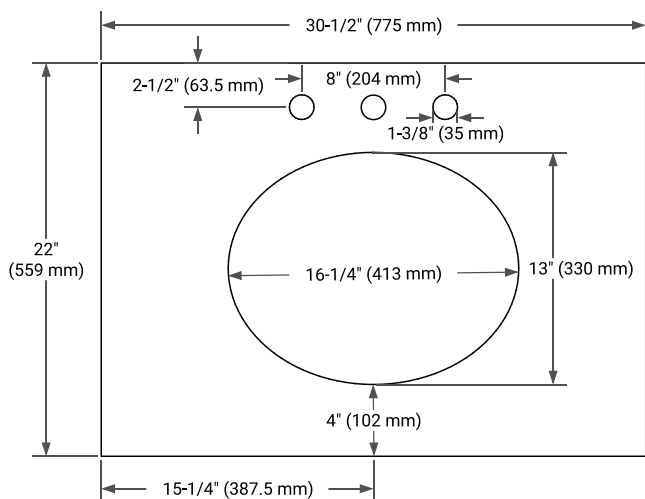

30" SINGLE SINK BASE CABINET

BASE CABINET DIMENSIONS

30" W x 21.5" D x 34.5" H

FEATURES

- Solid wood frame & plywood panels
- Dovetail drawers and joints
- Soft closing doors & drawers

HARDWARE FINISHES*

Brushed Nickel Satin Brass Matte Black Polished Chrome

PLAN VIEW

31" SINGLE OVAL SINK COUNTERTOP WITH 0.75 IN. THICKNESS

OVERALL DIMENSIONS

30.5" W x 22" D x 0.75" H

COUNTERTOP OPTIONS

Carrara Marble

FEATURES

- Solid countertop with mitered edges & seams
- Undermount white oval sink
- Pre-drilled for 8" widespread faucet

INCLUDED

- Countertop
- Matching Backsplash
- Oval Sink

COUNTERTOP PLAN VIEW

EDGE SIDE VIEW

THREE DIMENSIONAL COUNTERTOP VIEW