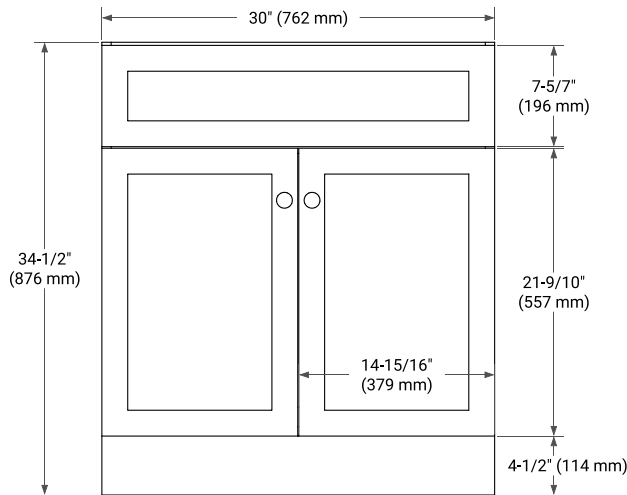

30" SINGLE SINK BASE CABINET

BASE CABINET DIMENSIONS

30" W x 21.5" D x 34.5" H

FEATURES

- Solid wood frame & plywood panels
- Dovetail drawers and joints
- Soft closing doors & drawers

HARDWARE FINISHES*

Brushed Nickel   Satin Brass   Matte Black   Polished Chrome

*Hardware comes preinstalled with the illustrated option.
Other finishes are available on our online store if you prefer a different one.*

AVAILABLE COLORS

White   Grey   Midnight Blue   Black

FRONT VIEW

SIDE VIEW

PLAN VIEW