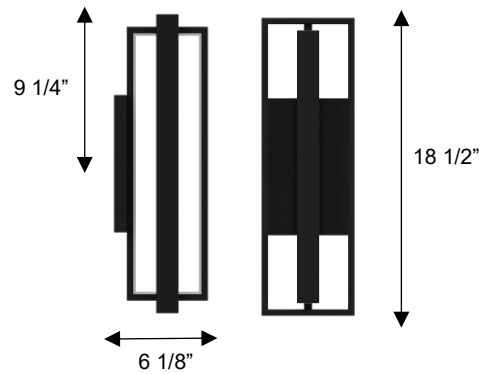

IN & OUT

Wall Sconce

DIMENSIONS

Height: 18 1/2"
 Width/Diameter: 5 3/4"
 Depth: 6 1/8"
 Minimum Height:
 Maximum Height:
 Canopy/Backplate: 8 1/2"x5"
 Product Weight: 2.8 lb

SPECIFICATIONS

Location Listed: Wet
 IP Rating: IP44
 Rated Life: 54000 Hours
 Standards: ETL, cETL
 Input: 120~277 VAC, 50/60Hz
 TRIAC Dimming: 100-10%
 Mounting: Wall Mount
 Color Temperature: 3000K
 CRI Rating: 80
 Material: Aluminum
 Diffuser Material: Acrylic

AVAILABLE FINISHES

ORDERING INFORMATION

COLOR TEMP	FINISH	VOLTAGE	WATTS	DELIVERED LUMENS
3000K	BK BLACK	120~277V	18W	420