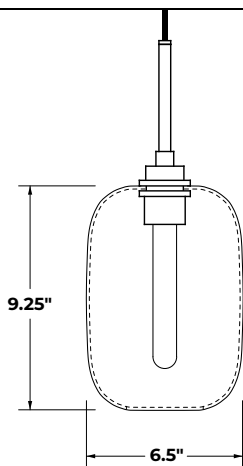

BALON OPTIQUE PENDANT

ITEM NO. PEN-BLN	DESIGNER JEREMY PYLES	DATE 2022	SERIES OPTIQUE

The Balon is alluring and refined with soft edges and a streamlined shape. This pendant offers an updated take on a classic silhouette for a fixture that will remain timeless. Now reimagined, the Balon and its larger counterpart, the Balon Grand, join our Optique Series. This curated group of glass features a treatment that refracts light in a unique and playful way, bringing excitement to any space.

MATERIAL

Hand-blown glass

ELECTRICAL & HARDWARE

4' (1.22 M) or 24' (7.32 M) cord lengths available. Can be cut on site.

CEILING CANOPY

Available in three premium finishes: Graphite, Satin Brass, and Polished Nickel

LAMPING OPTIONS

See product page for all lamping options, including voltage, wattage, and lumens.

LEAD TIME

Generally in stock (in limited quantities) and ships within 7-10 days.

DIMENSIONS

6.5"W (16.51 CM) x 9.25"H (23.50 CM)

PRODUCT PAGE

store.nichemodern.com/products/balon-optique-pendant-light

UL/CUL/CE LISTED UPON REQUEST

FEATURED IN PHOTO

HANDMADE CRYSTAL OPTIQUE GLASS SHADE

Polished Nickel Luxe Cord Set and LED Beacon Bulb (120V)

GLASS COLOR OPTION