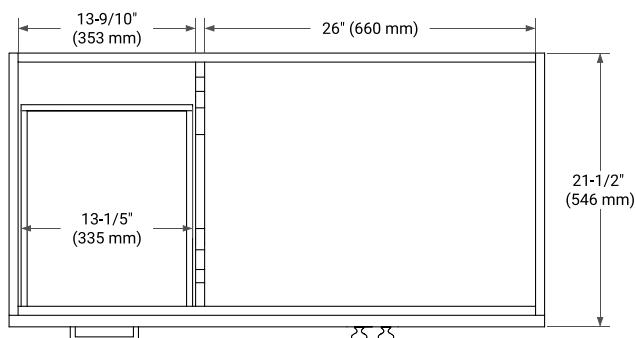

42" RIGHT OFFSET CABINET

BASE CABINET DIMENSIONS

42" W x 21.5" D x 34.5" H

FEATURES

- Solid wood frame & plywood panels
- Dovetail drawers and joints
- Soft closing doors & drawers

HARDWARE FINISHES*

Brushed Nickel Satin Brass Matte Black Polished Chrome

PLAN VIEW

43" RIGHT OVAL SINK COUNTERTOP WITH 0.75 IN. THICKNESS

OVERALL DIMENSIONS

43" W x 22" D x 0.75" H

COUNTERTOP OPTIONS

Carrara Marble

FEATURES

- Solid countertop with mitered edges & seams
- Undermount white oval sink
- Pre-drilled for 8" widespread faucet

INCLUDED

- Countertop
- Matching Backsplash
- Oval Sink

COUNTERTOP PLAN VIEW

EDGE SIDE VIEW

THREE DIMENSIONAL COUNTERTOP VIEW