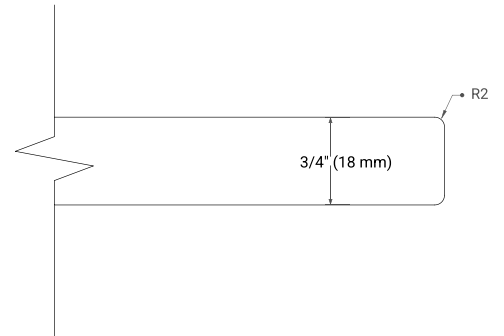

42" RIGHT OFFSET CABINET

BASE CABINET DIMENSIONS

42" W x 21.5" D x 34.5" H

FEATURES

- Solid wood frame & plywood panels
- Dovetail drawers and joints
- Soft closing doors & drawers

HARDWARE FINISHES*

Brushed Nickel Satin Brass Matte Black Polished Chrome

PLAN VIEW

43" RIGHT OVAL SINK COUNTERTOP WITH 0.75 IN. THICKNESS

OVERALL DIMENSIONS

43" W x 22" D x 0.75" H

COUNTERTOP OPTIONS

Carrara Marble

FEATURES

- Solid countertop with mitered edges & seams
- Undermount white oval sink
- Pre-drilled for 8" widespread faucet

INCLUDED

- Countertop
- Matching Backsplash
- Oval Sink

COUNTERTOP PLAN VIEW

EDGE SIDE VIEW

THREE DIMENSIONAL COUNTERTOP VIEW