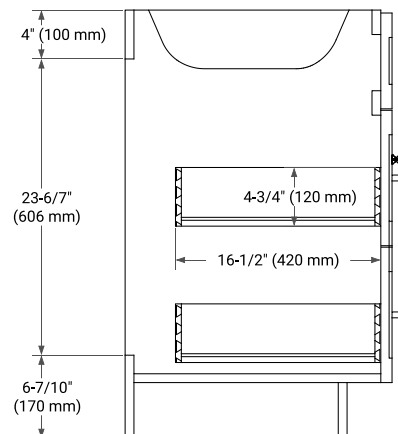

42" RIGHT OFFSET CABINET

BASE CABINET DIMENSIONS

42" W x 21.5" D x 34.5" H

FEATURES

- Solid wood frame & plywood panels
- Dovetail drawers and joints
- Soft closing doors & drawers

HARDWARE FINISHES*

Brushed Nickel Satin Brass Matte Black Polished Chrome

PLAN VIEW

43" RIGHT OVAL SINK COUNTERTOP WITH 0.75 IN. THICKNESS

OVERALL DIMENSIONS

43" W x 22" D x 0.75" H

COUNTERTOP OPTIONS

Carrara Marble

FEATURES

- Solid countertop with mitered edges & seams
- Undermount white oval sink
- Pre-drilled for 8" widespread faucet

INCLUDED

- Countertop
- Matching Backsplash
- Oval Sink

COUNTERTOP PLAN VIEW

EDGE SIDE VIEW

THREE DIMENSIONAL COUNTERTOP VIEW