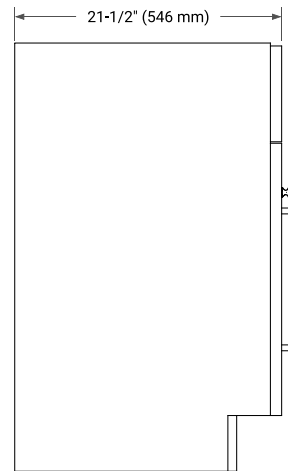

42" RIGHT OFFSET CABINET

BASE CABINET DIMENSIONS

42" W x 21.5" D x 34.5" H

FEATURES

- Solid wood frame & plywood panels
- Dovetail drawers and joints
- Soft closing doors & drawers

HARDWARE FINISHES*

Brushed Nickel Satin Brass Matte Black Polished Chrome

PLAN VIEW

43" RIGHT OVAL SINK COUNTERTOP WITH 0.75 IN. THICKNESS

OVERALL DIMENSIONS

43" W x 22" D x 0.75" H

COUNTERTOP OPTIONS

Carrara Marble

FEATURES

- Solid countertop with mitered edges & seams
- Undermount white oval sink
- Pre-drilled for 8" widespread faucet

INCLUDED

- Countertop
- Matching Backsplash
- Oval Sink

COUNTERTOP PLAN VIEW

EDGE SIDE VIEW

THREE DIMENSIONAL COUNTERTOP VIEW