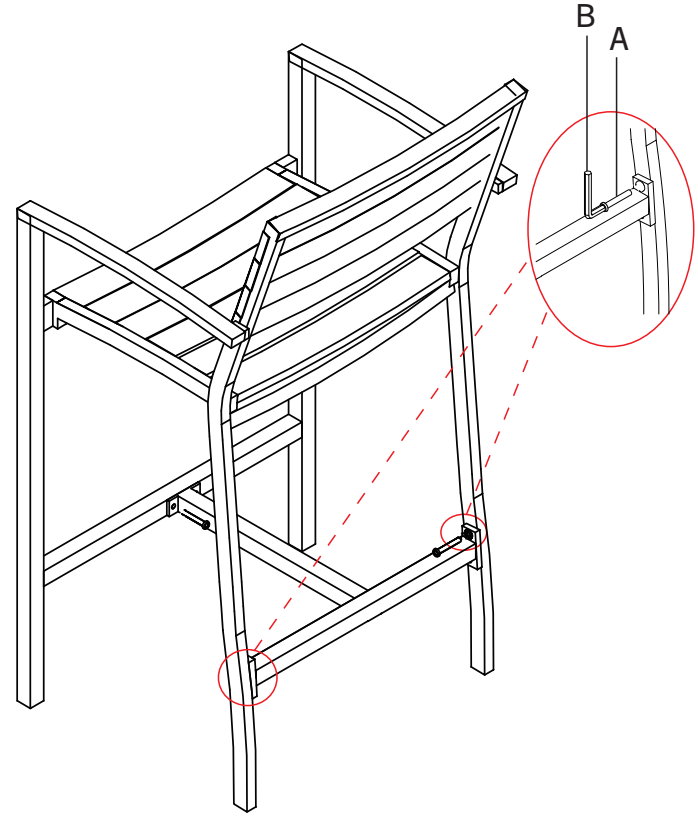

# KFi STUDIOS | Eveleen Barstool Assembly

**Components:**

- A 6pcs 
- B 1pc 
- C 1pc 
- D 1pc 

**Step 1**

**Step 2**

Putting together your new chair is easy! Please remove all items from box and ensure all components are present.  
1-800-457-5073 | [kfstudios.com](http://kfstudios.com)