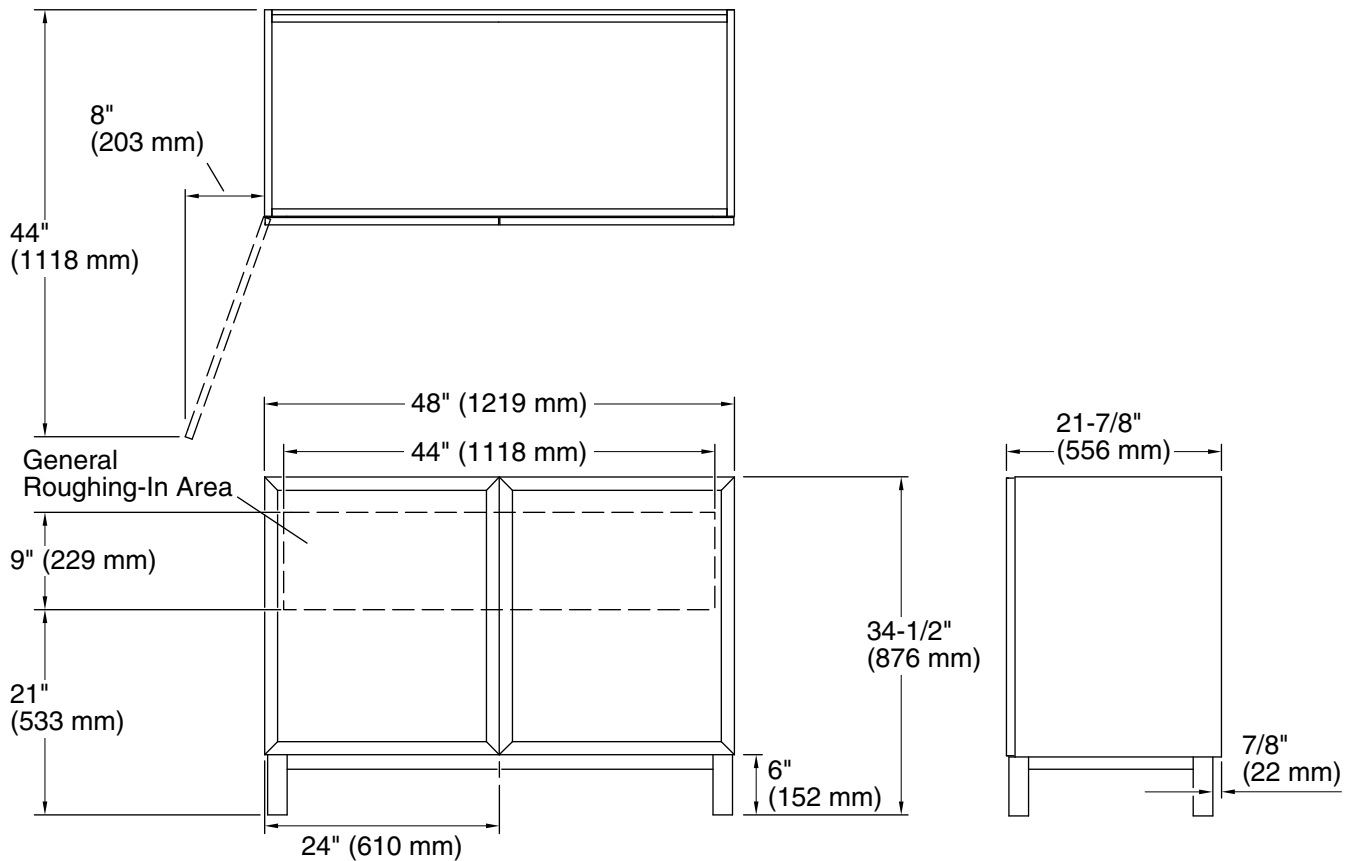

## Technical Information

All product dimensions are nominal.

Vanity type: Standard