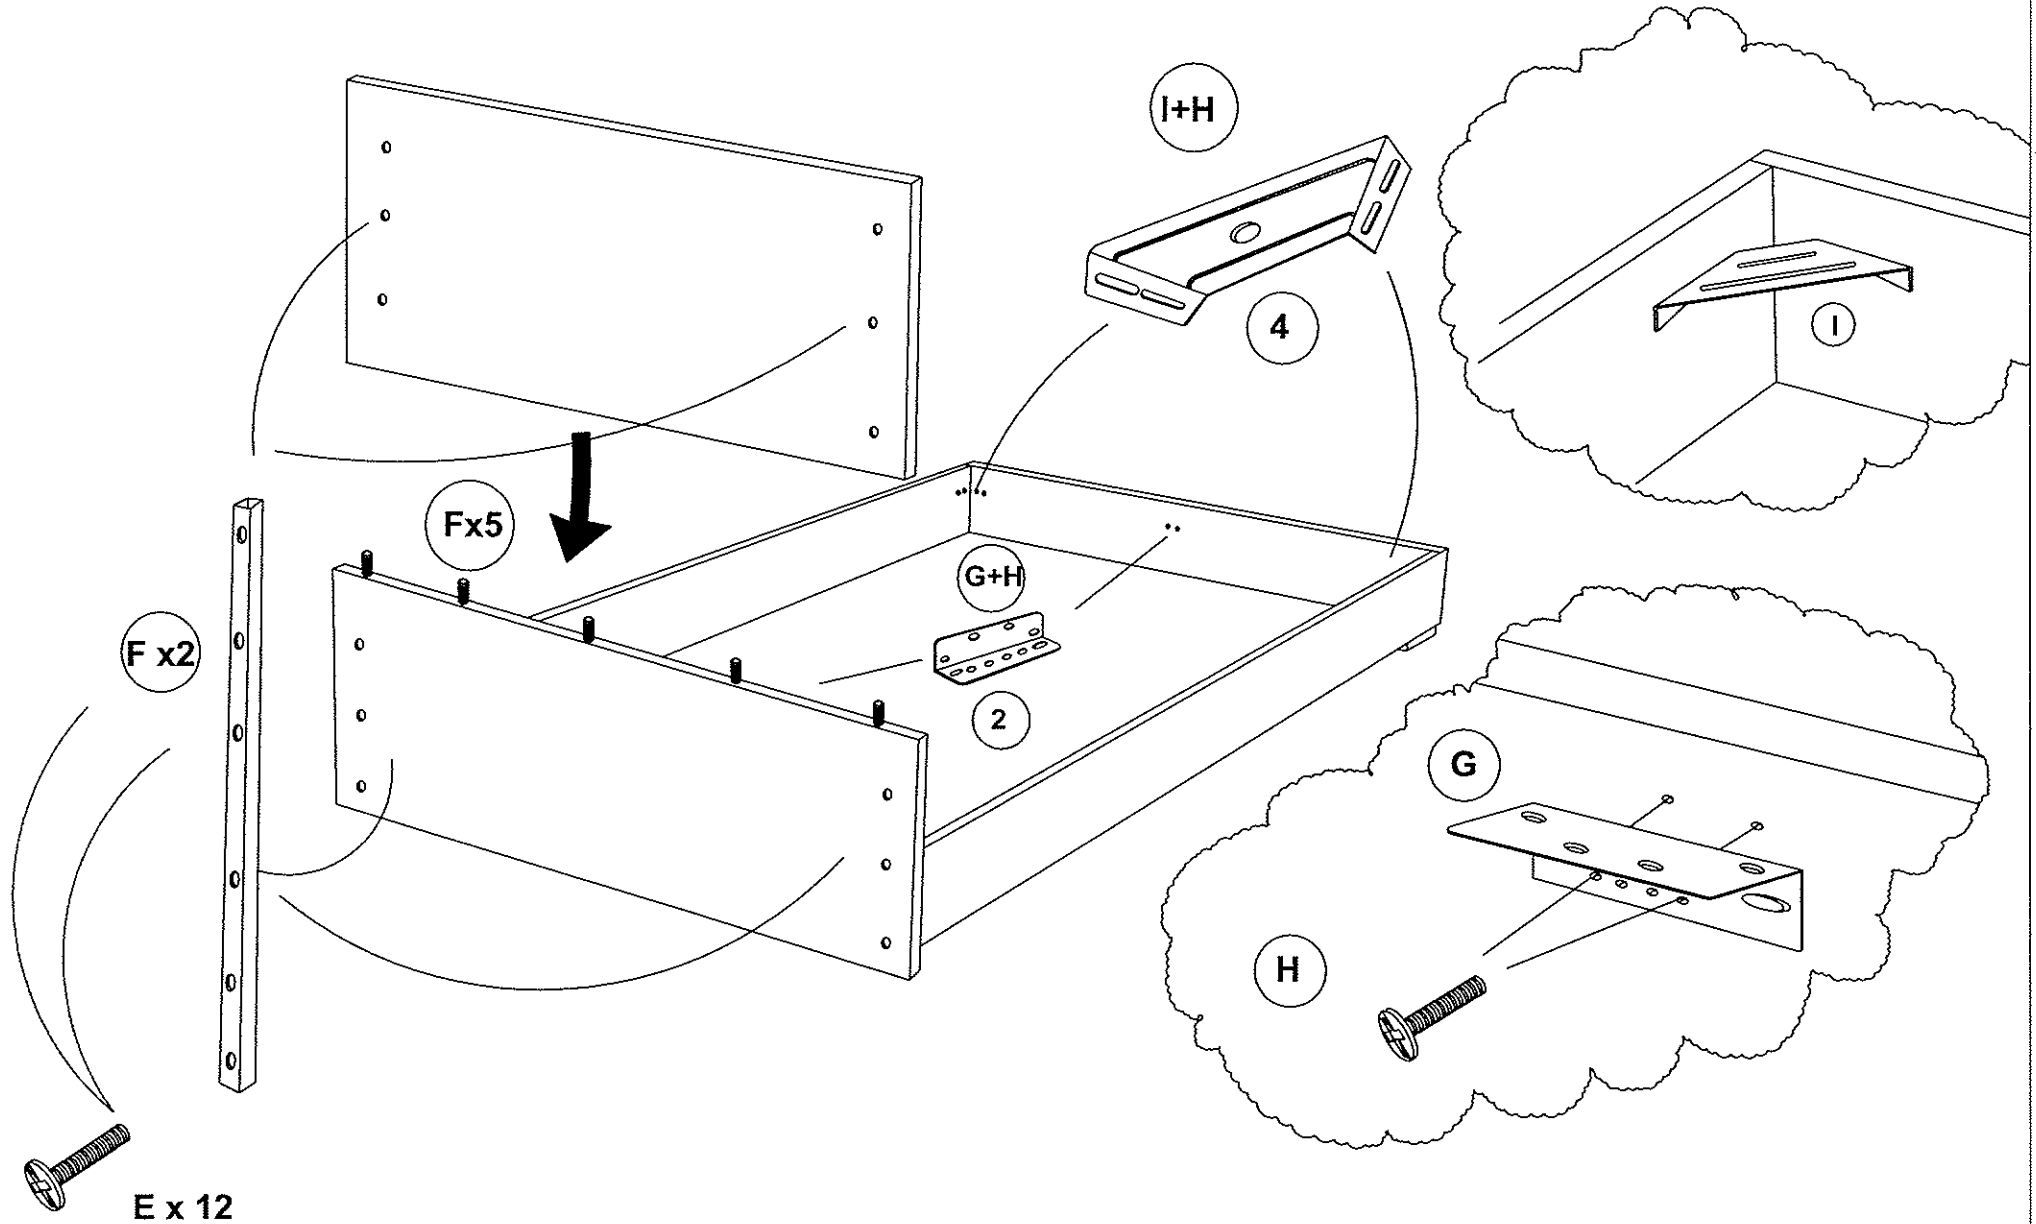

Assembling

BED

30
Min.

MADE IN ITALY