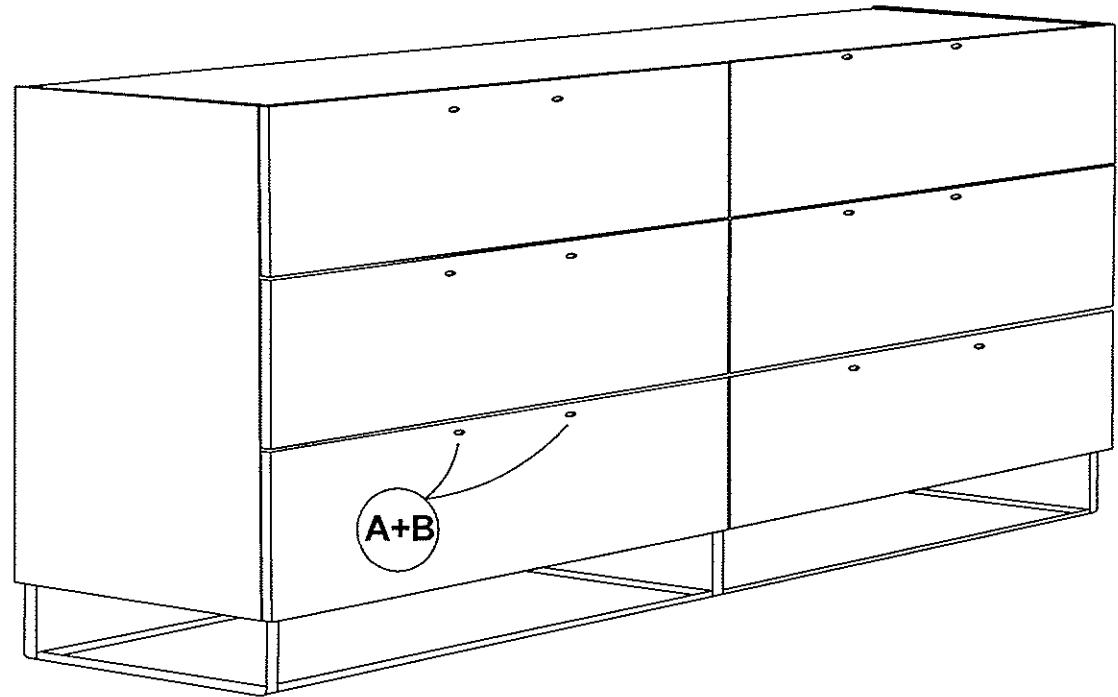

Assembling

DRESSER

15
Min.

MADE IN ITALY

A

B

4Mx25

12

6

MASSITAB