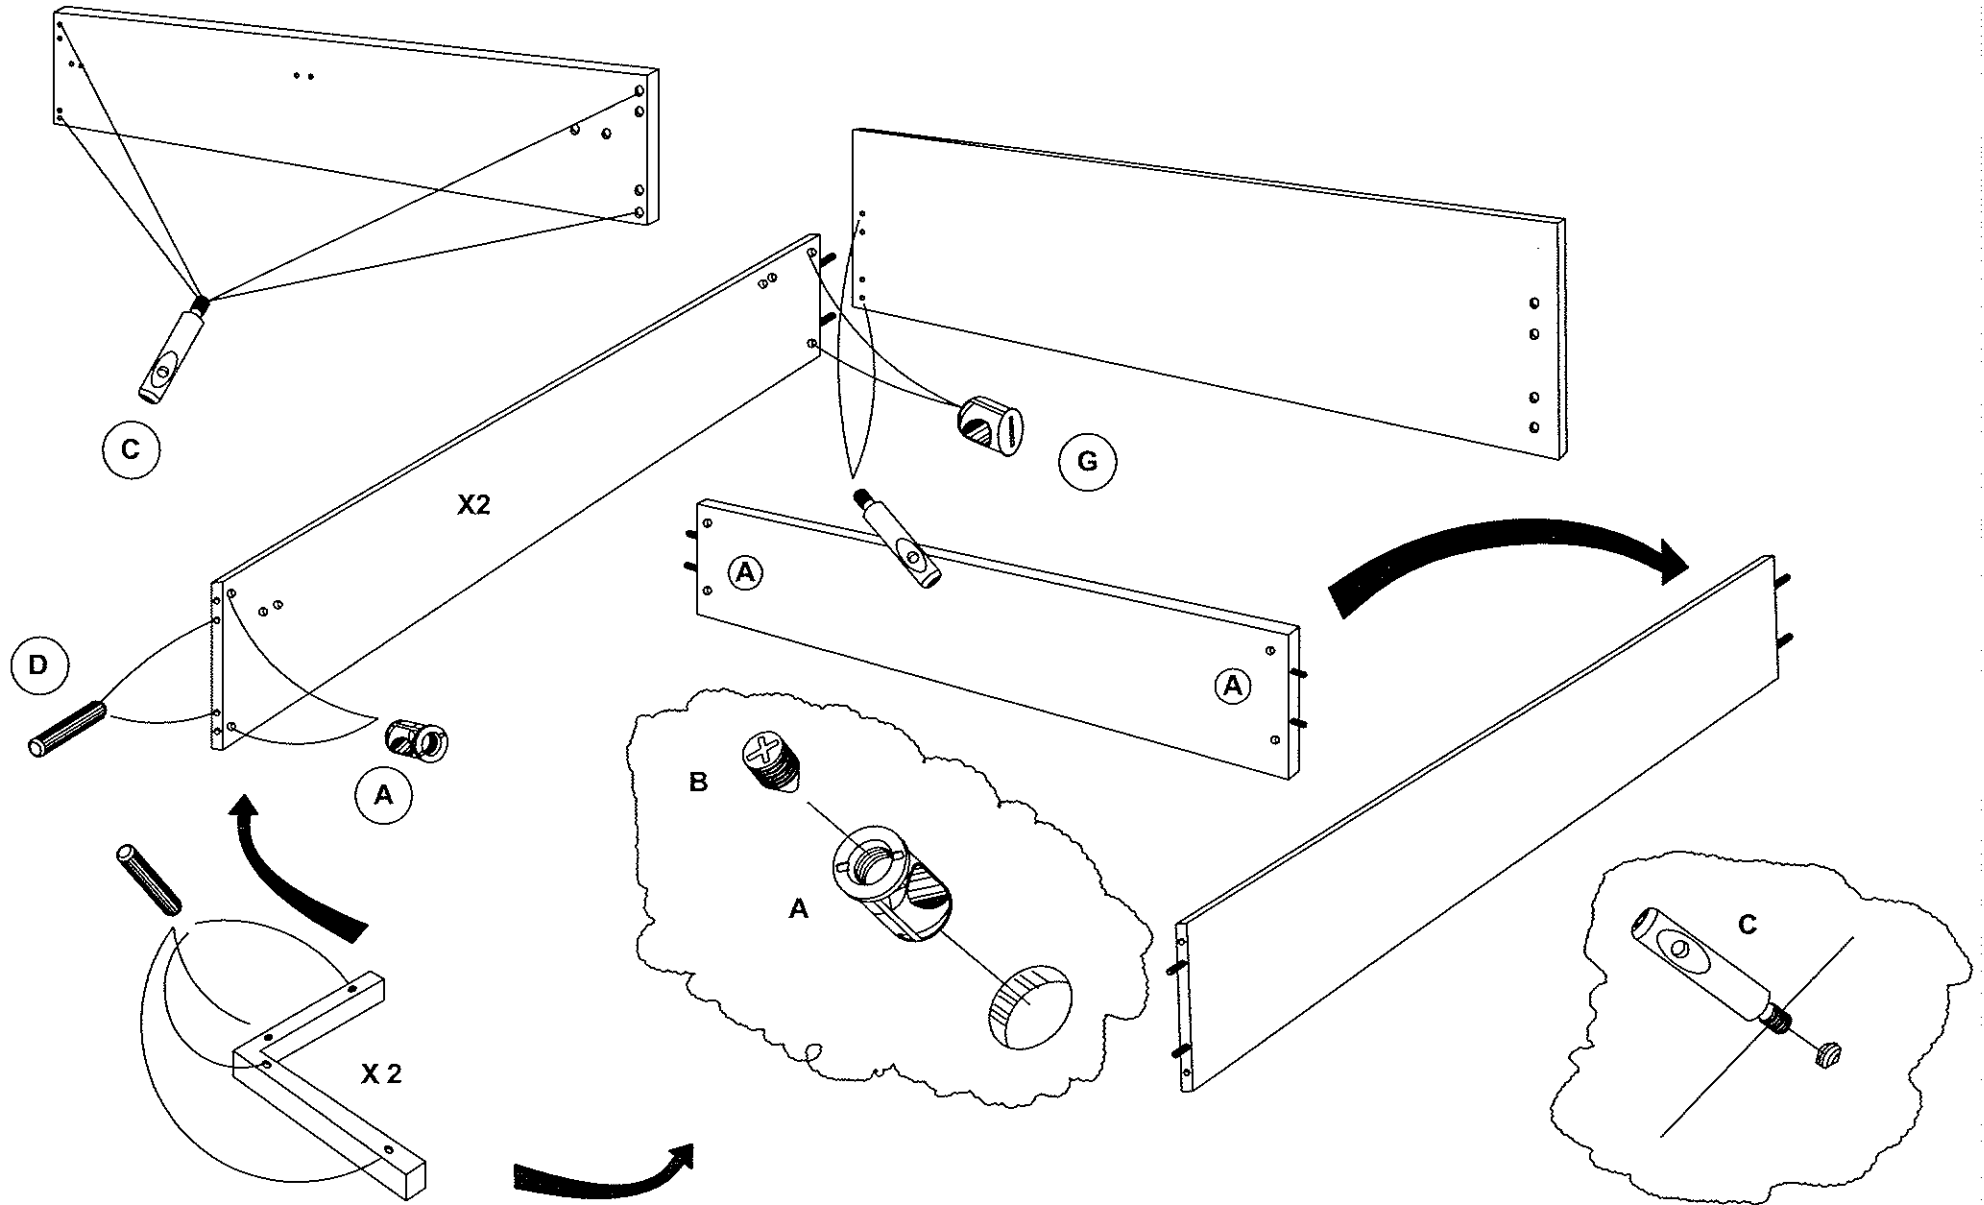

Assembling

BED

30
Min.

MADE IN ITALY