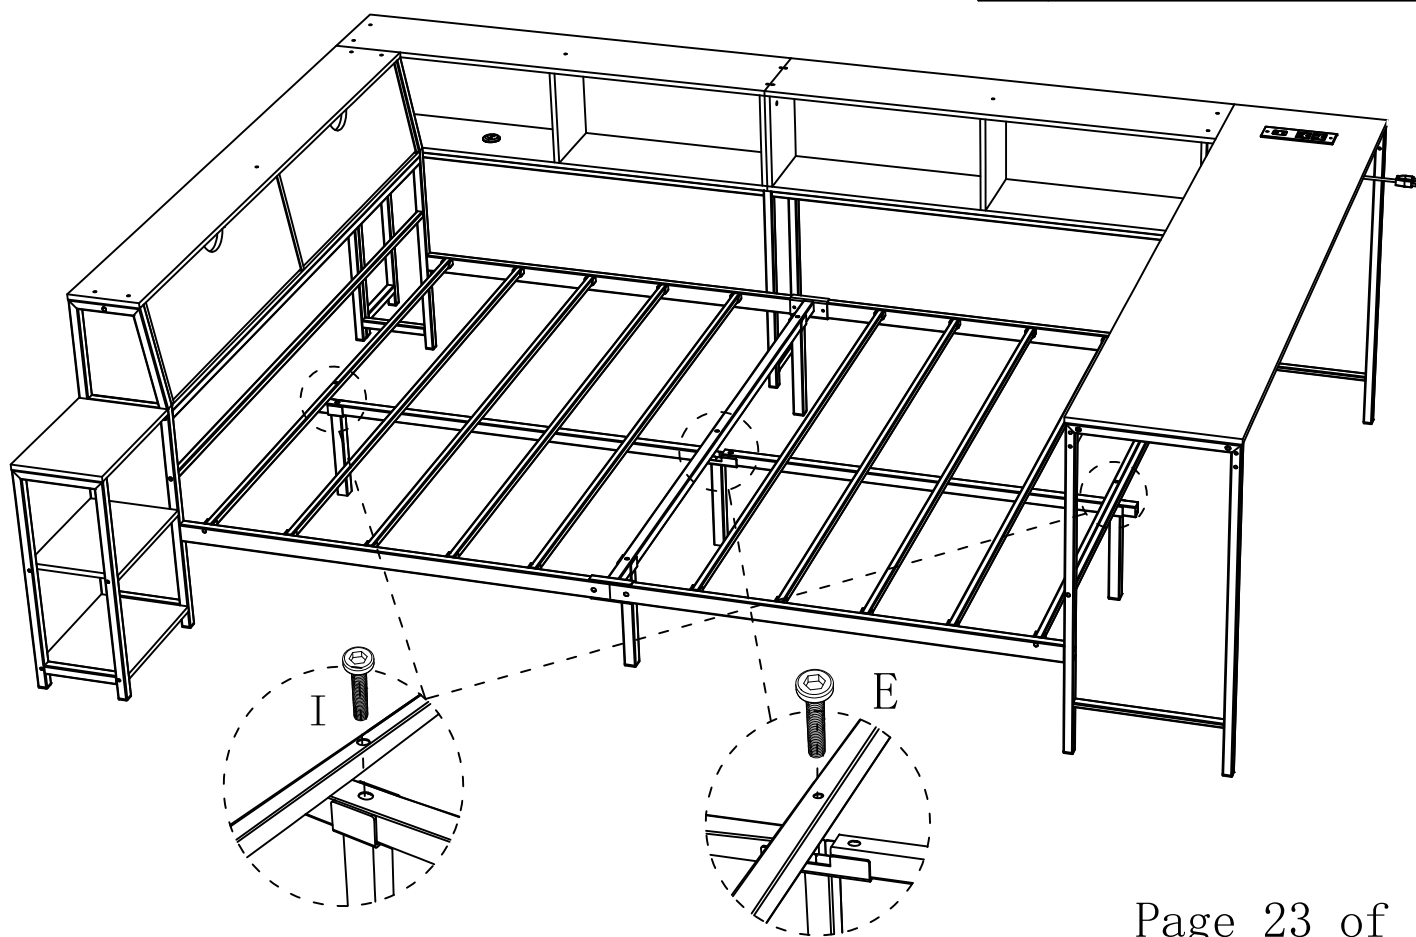

31

A		M5*40mm	8pcs
G		M6*40mm	4pcs

32

M		M4*10mm	5pcs
G		M6*40mm	4pcs
U			1pcs
V			1pcs

Open

x2

x2

This LED light strip  
directly into the USB