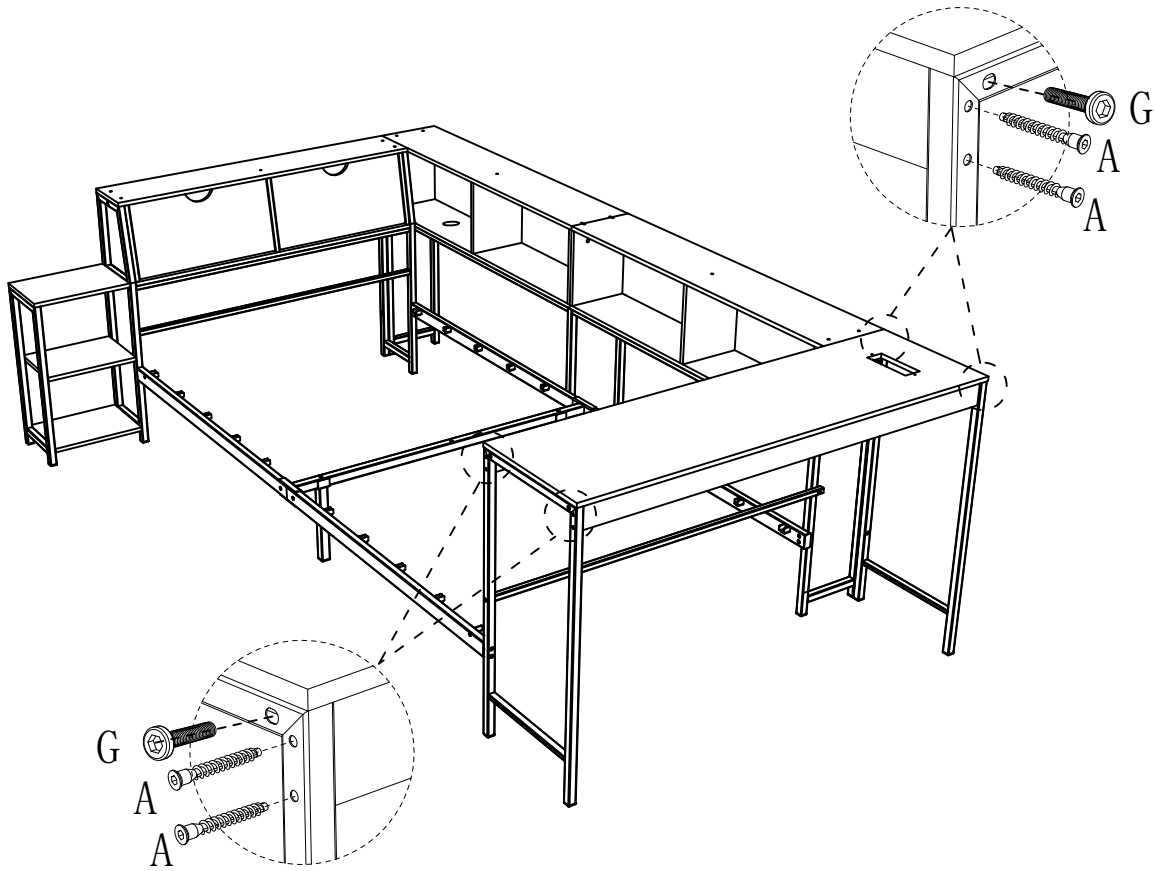

31

A		M5*40mm	8pcs
G		M6*40mm	4pcs

32

M		M4*10mm	5pcs
G		M6*40mm	4pcs
U			1pcs
V			1pcs

Open

x2

x2

This LED light strip  
directly into the USB