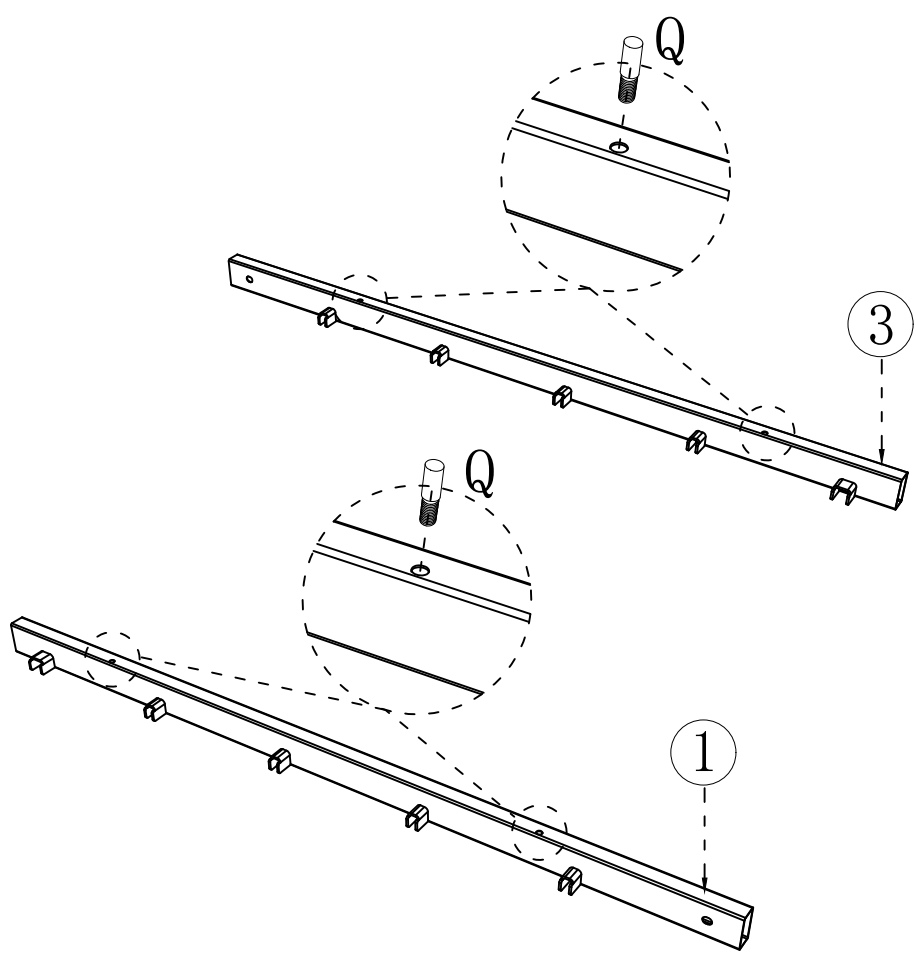

4

A

M5\*40mm 5pcs

5

A  M5\*40mm 10pcs

6

D  M6\*28mm 2pcs

9

D

M6\*28mm 6pcs

10

D

M6\*28mm 2pcs

G

M6\*40mm 2pcs

13

G  M6\*40mm 2pcs

14

Q   $\varnothing 6 * M4 * 20mm$  4pcs

D		M6*28mm	4pcs
---	---	---------	------

E		M6*60mm	2pcs
F		M6	2pcs
N		M6*40mm	4pcs

B		M6*15mm	2pcs
C		M6*25mm	12pcs
H		M6*15mm	2pcs

23

T		1pcs
D		M6*28mm 2pcs

31

A		M5*40mm	8pcs
G		M6*40mm	4pcs

32

M		M4*10mm	5pcs
G		M6*40mm	4pcs
U			1pcs
V			1pcs

Open

x2

x2

This LED light strip  
directly into the USB