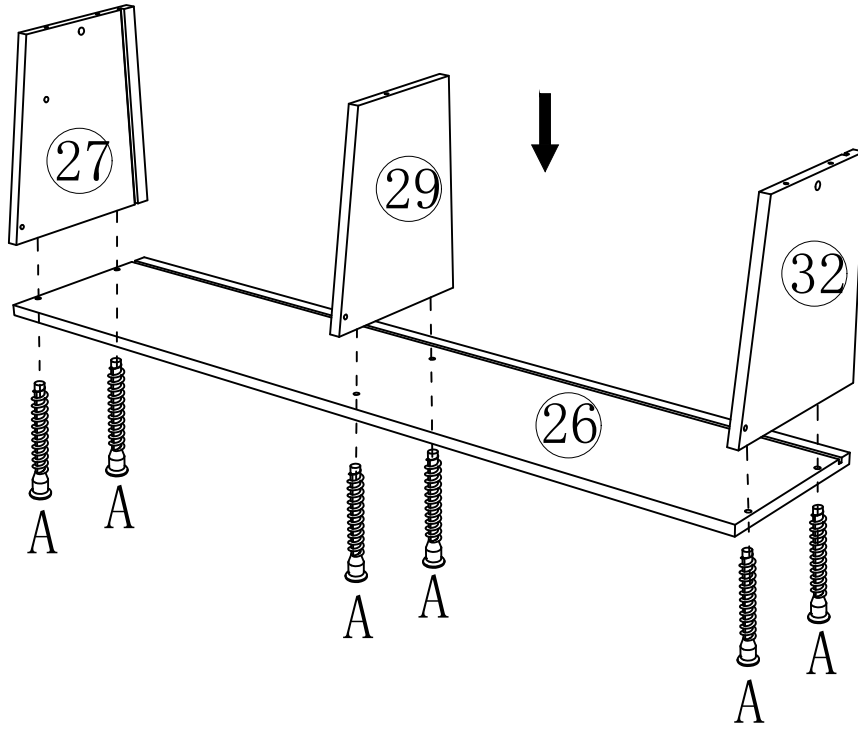

1pcs

47

2pcs

48

2pcs

**Note:**

1. Should be assembled on flat ground to keep balance.
2. Before completing the installation, do not tighten the screws.

It needs at least two people to install.

Before starting the assembly, you must read the whole manual and follow the instructions

1

L		2pcs
M		M4*10mm 4pcs

2

L		2pcs
M		M4*10mm 4pcs

3

A

M5\*40mm 6pcs

4

A

M5\*40mm 5pcs

5

A  M5\*40mm 10pcs

6

D  M6\*28mm 2pcs

9

31

A		M5*40mm	8pcs
G		M6*40mm	4pcs

32

M		M4*10mm	5pcs
G		M6*40mm	4pcs
U			1pcs
V			1pcs

Open

x2

x2

This LED light strip  
directly into the USB