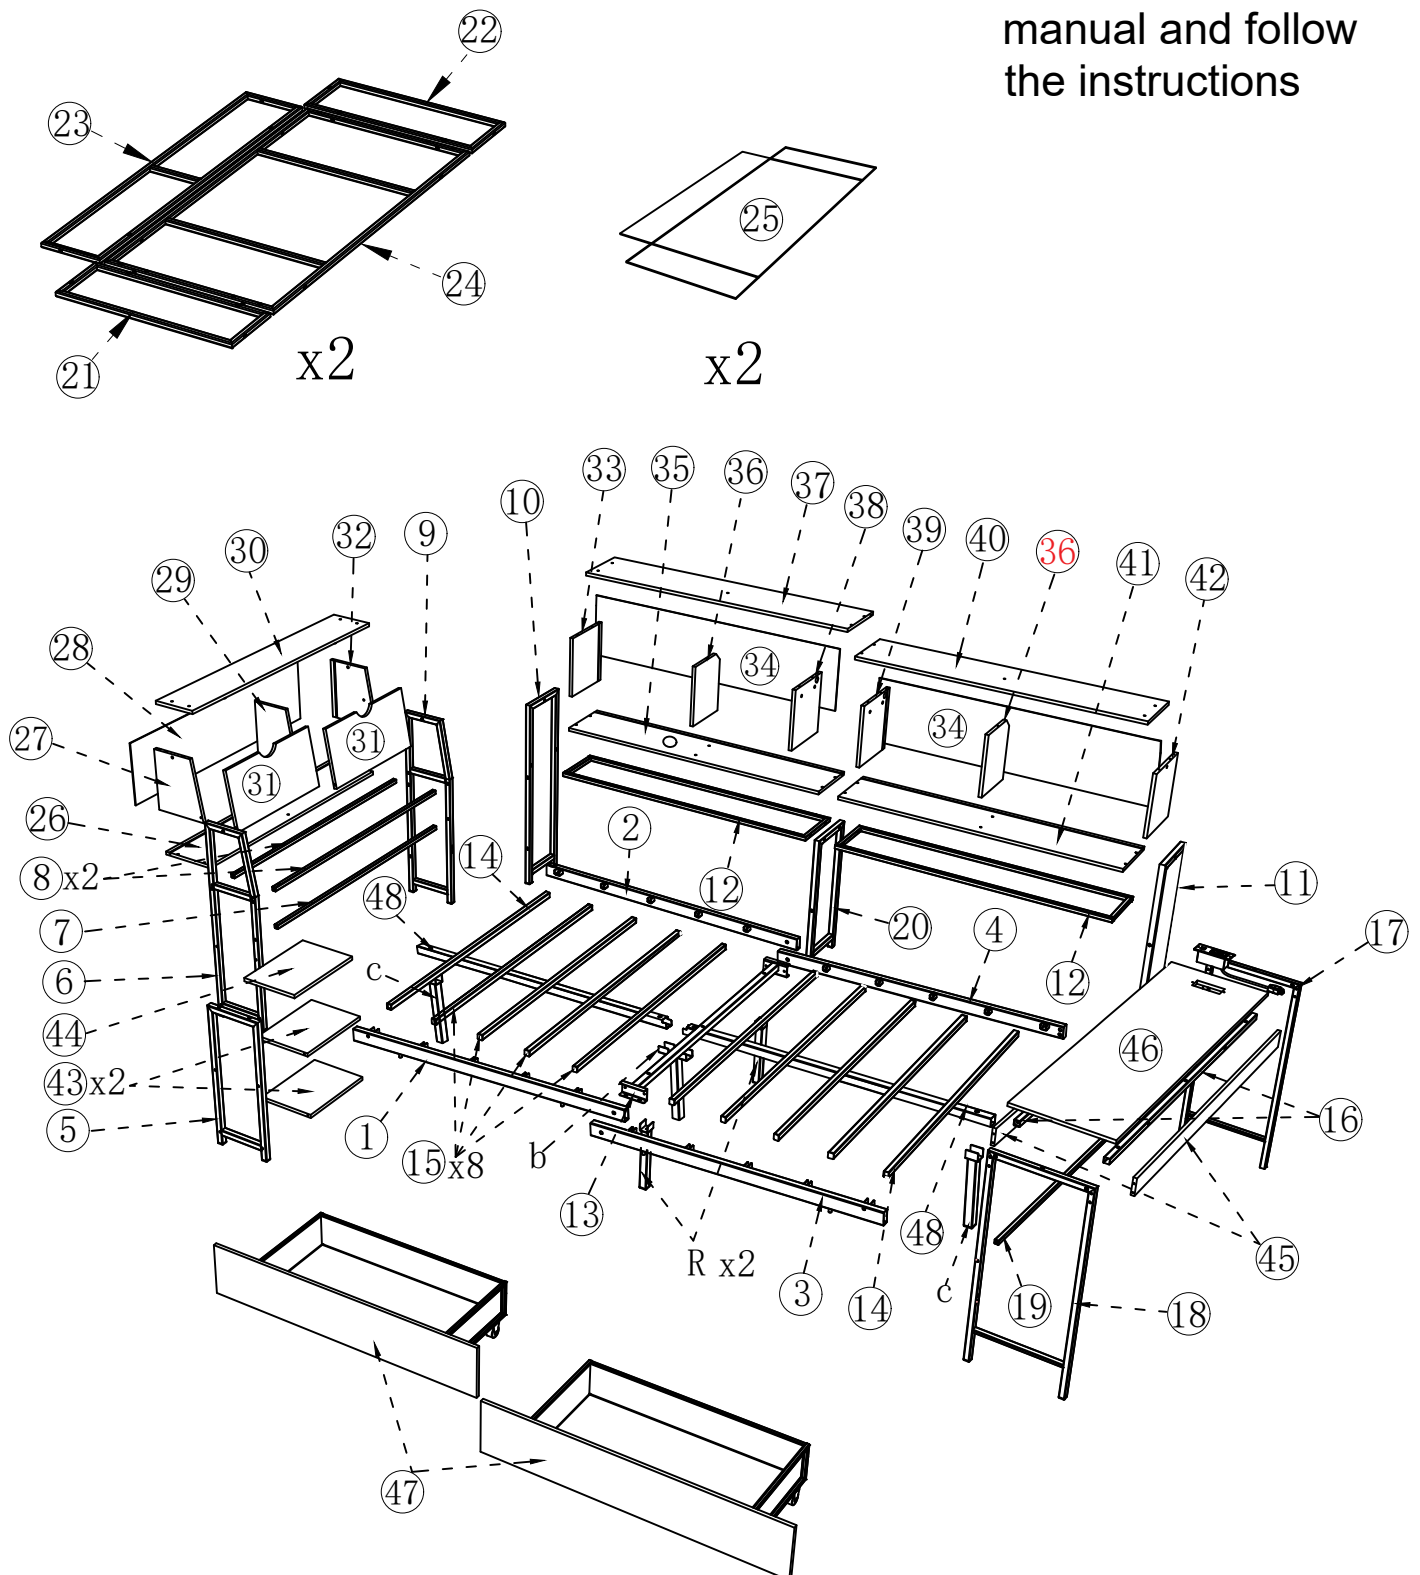

1pcs

47

2pcs

48

2pcs

**Note:**

1. Should be assembled on flat ground to keep balance.
2. Before completing the installation, do not tighten the screws.

It needs at least two people to install.

Before starting the assembly, you must read the whole manual and follow the instructions

1

L		2pcs
M		M4*10mm 4pcs

2

L		2pcs
M		M4*10mm 4pcs

3

A

M5\*40mm 6pcs

31

A		M5*40mm	8pcs
G		M6*40mm	4pcs

32

M		M4*10mm	5pcs
G		M6*40mm	4pcs
U			1pcs
V			1pcs

Open

x2

x2

This LED light strip  
directly into the USB