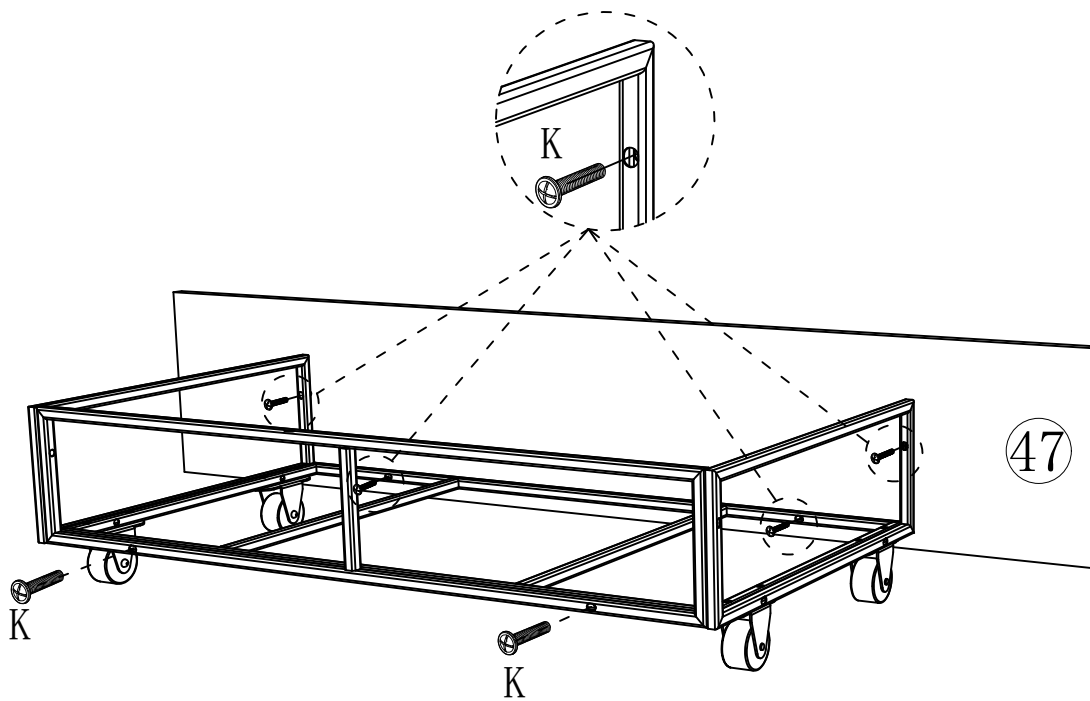

31

A		M5*40mm	8pcs
G		M6*40mm	4pcs

32

M		M4*10mm	5pcs
G		M6*40mm	4pcs
U			1pcs
V			1pcs

Open

x2

x2

This LED light strip  
directly into the USB