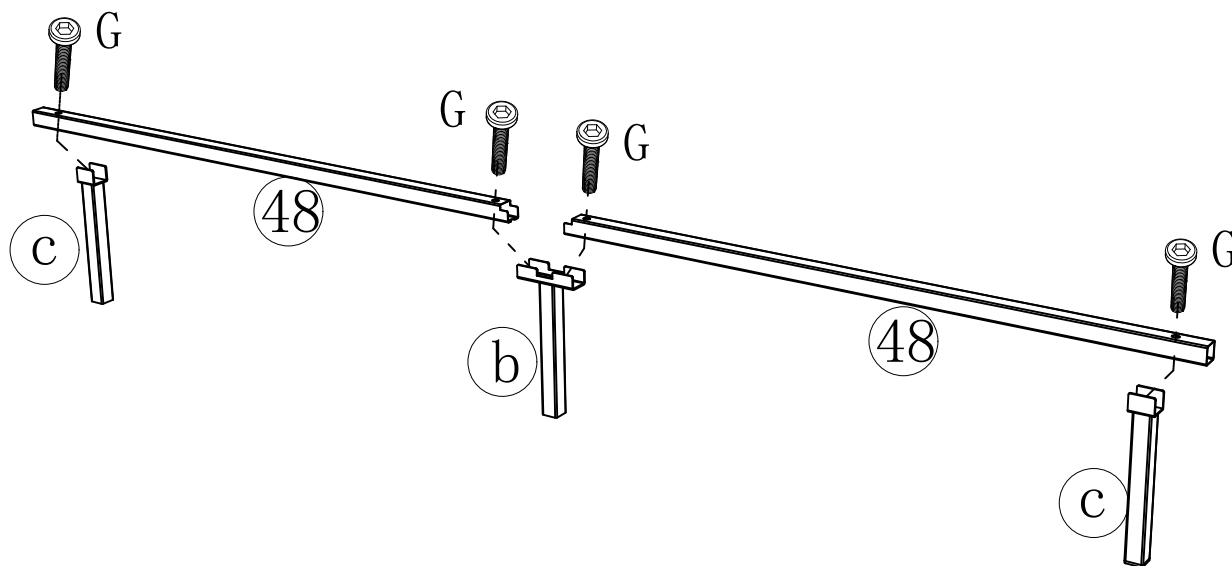

24

G		M6*40mm 4pcs
---	---	--------------

25

D		M6*28mm	1pcs
I		M6*50mm	4pcs
F		M6	4pcs

26

D		M6*28mm	1pcs
G		M6*40mm	2pcs
I		M6*50mm	1pcs
F		M6	1pcs

D		M6*28mm	1pcs
G		M6*35mm	1pcs

D		M6*28mm	6pcs
---	---	---------	------

31

A		M5*40mm	8pcs
G		M6*40mm	4pcs

32

M		M4*10mm	5pcs
G		M6*40mm	4pcs
U			1pcs
V			1pcs

Open

x2

x2

This LED light strip  
directly into the USB