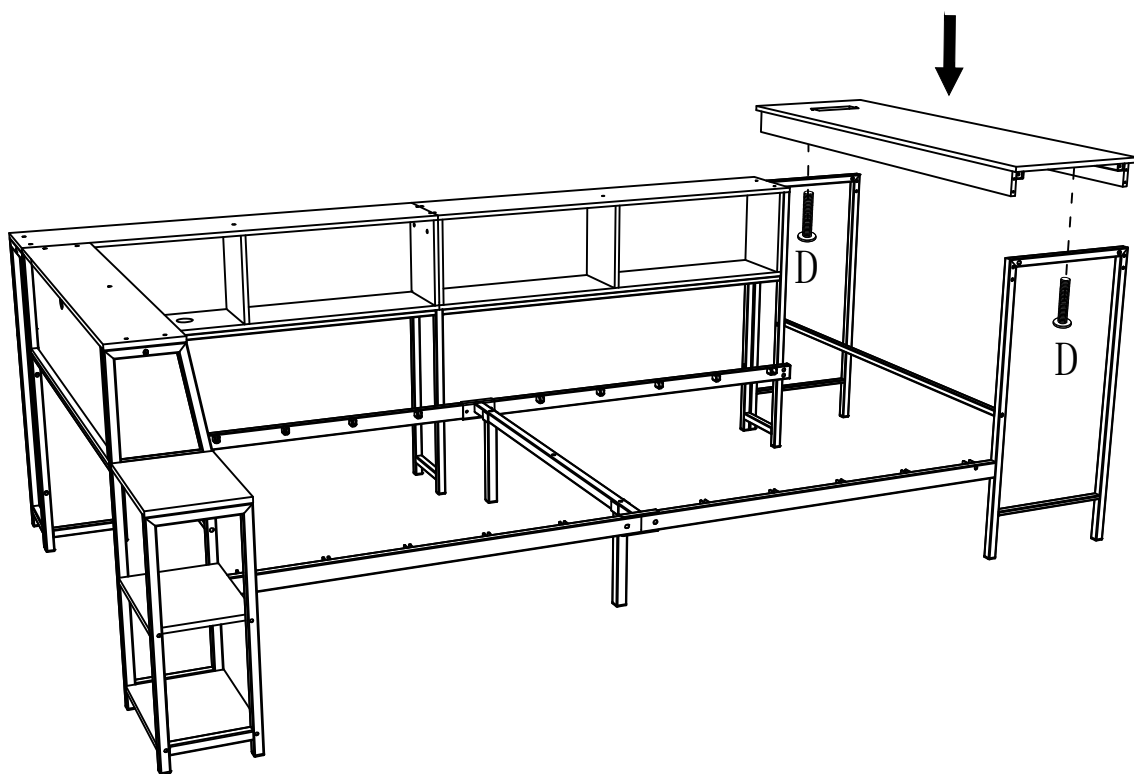

24

G		M6*40mm 4pcs
---	---	--------------

25

D		M6*28mm	1pcs
I		M6*50mm	4pcs
F		M6	4pcs

26

D		M6*28mm	1pcs
G		M6*40mm	2pcs
I		M6*50mm	1pcs
F		M6	1pcs

D		M6*28mm	1pcs
G		M6*35mm	1pcs

D		M6*28mm	6pcs
---	---	---------	------

31

A		M5*40mm	8pcs
G		M6*40mm	4pcs

32

M		M4*10mm	5pcs
G		M6*40mm	4pcs
U			1pcs
V			1pcs

Open

x2

x2

This LED light strip  
directly into the USB