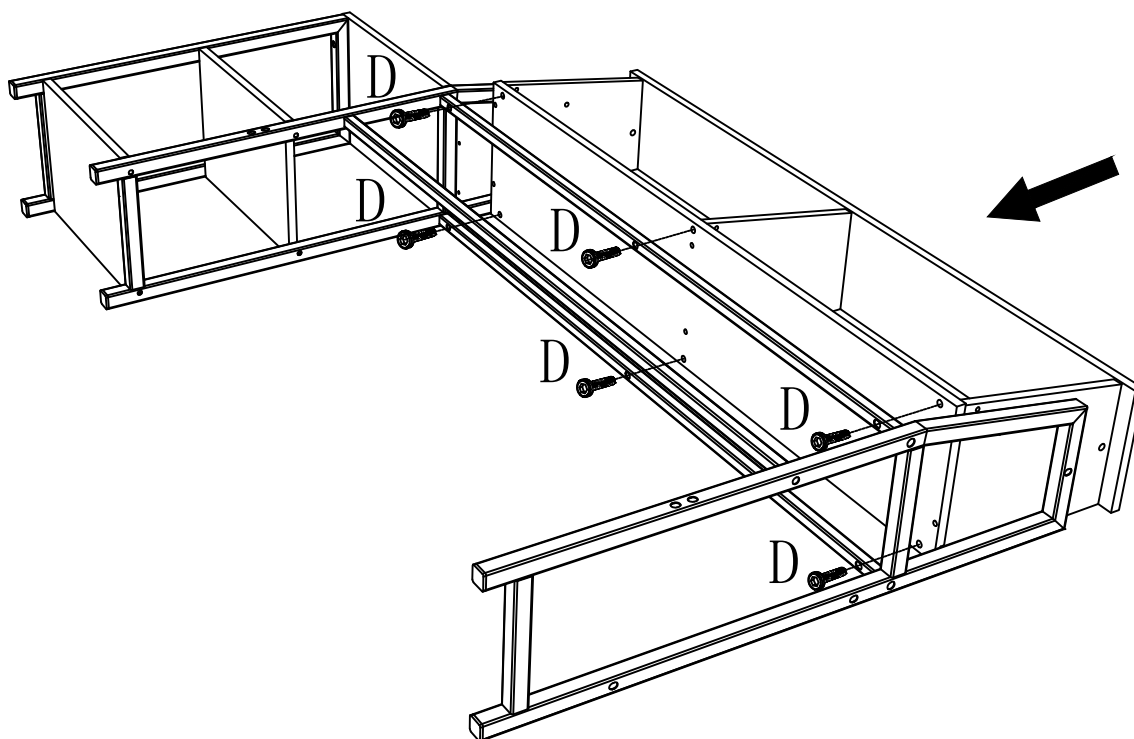

9

D

M6*28mm 6pcs