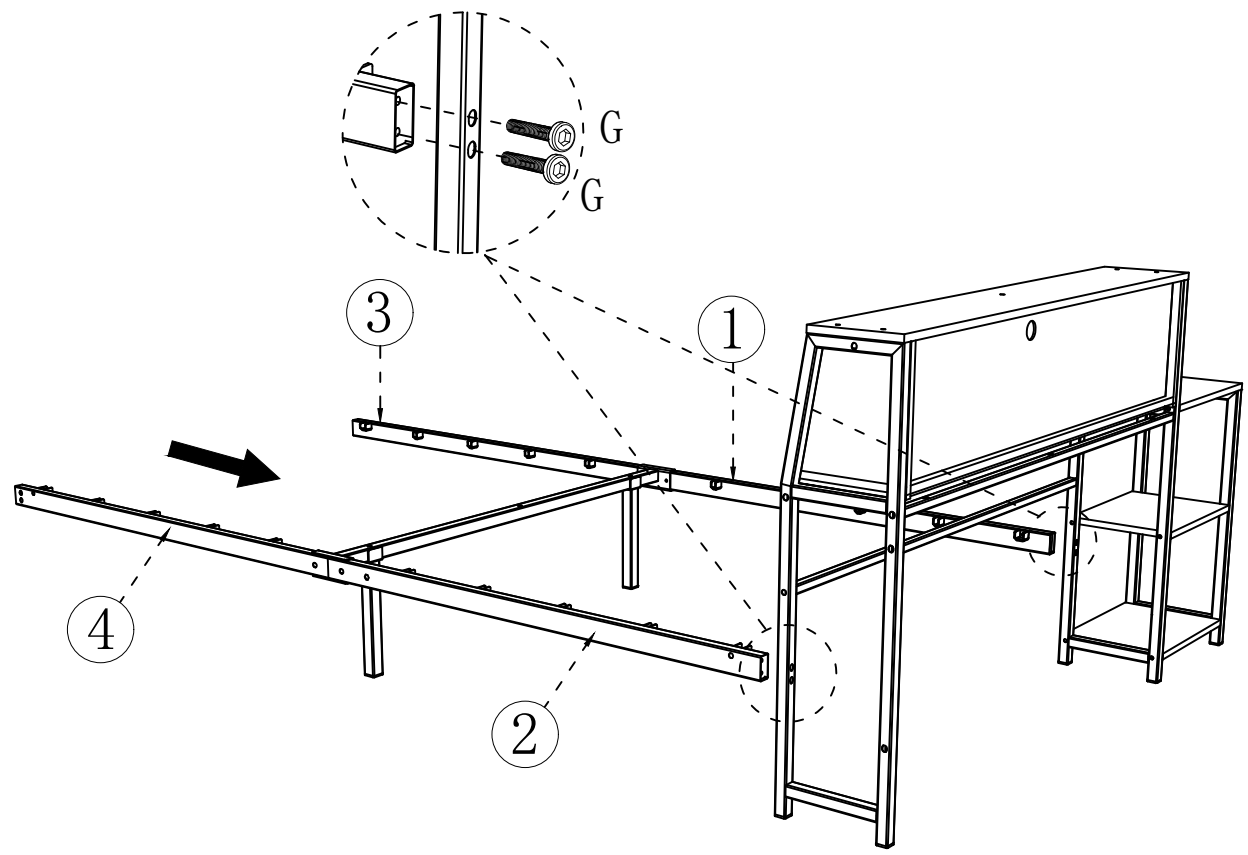

24

G		M6*40mm 4pcs