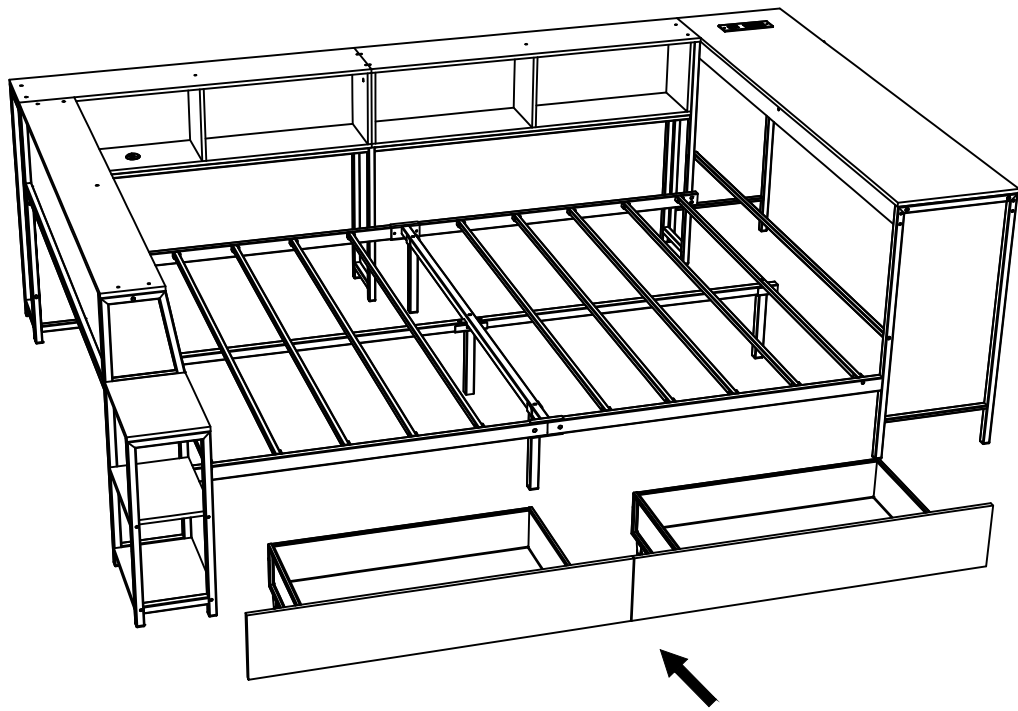

31

A		M5*40mm	8pcs
G		M6*40mm	4pcs

32

M		M4*10mm	5pcs
G		M6*40mm	4pcs
U			1pcs
V			1pcs

Open

x2

x2

This LED light strip  
directly into the USB