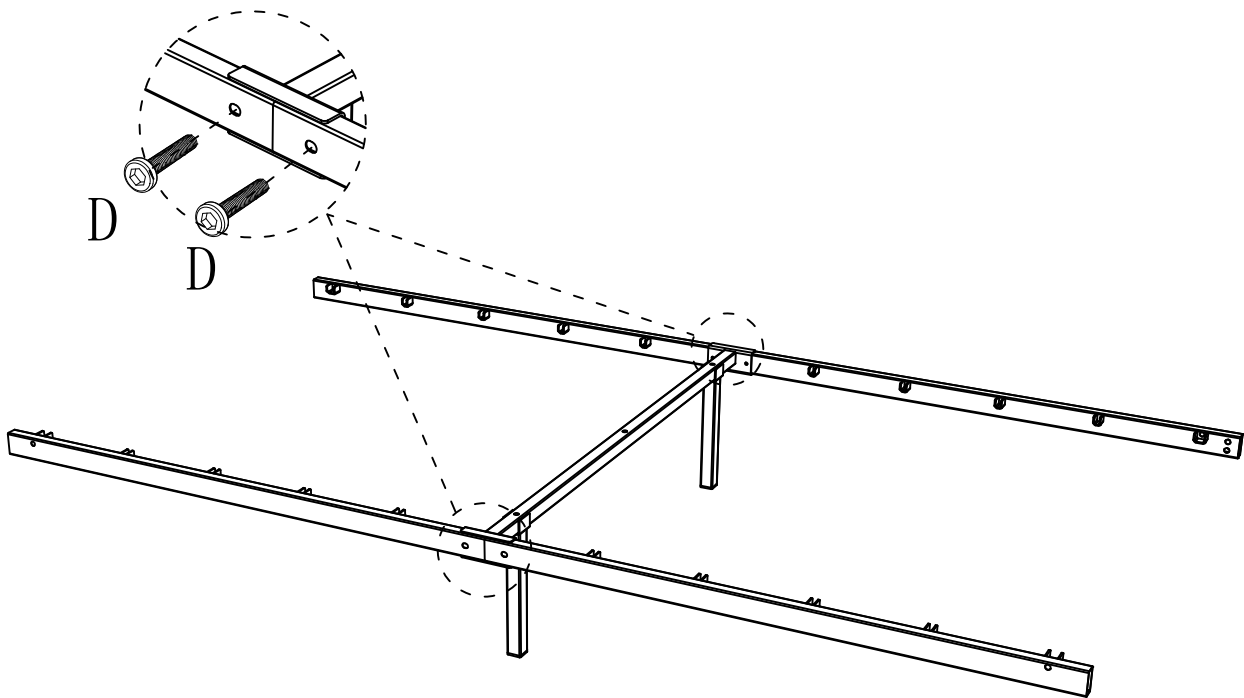

G  M6\*40mm 2pcs

14

Q   $\varnothing 6 * M4 * 20mm$  4pcs

D		M6*28mm	4pcs
---	---	---------	------

E		M6*60mm	2pcs
F		M6	2pcs
N		M6*40mm	4pcs

B		M6*15mm	2pcs
C		M6*25mm	12pcs
H		M6*15mm	2pcs

23

T		1pcs
D		M6*28mm 2pcs

31

A		M5*40mm	8pcs
G		M6*40mm	4pcs

32

M		M4*10mm	5pcs
G		M6*40mm	4pcs
U			1pcs
V			1pcs

Open

x2

x2

This LED light strip  
directly into the USB