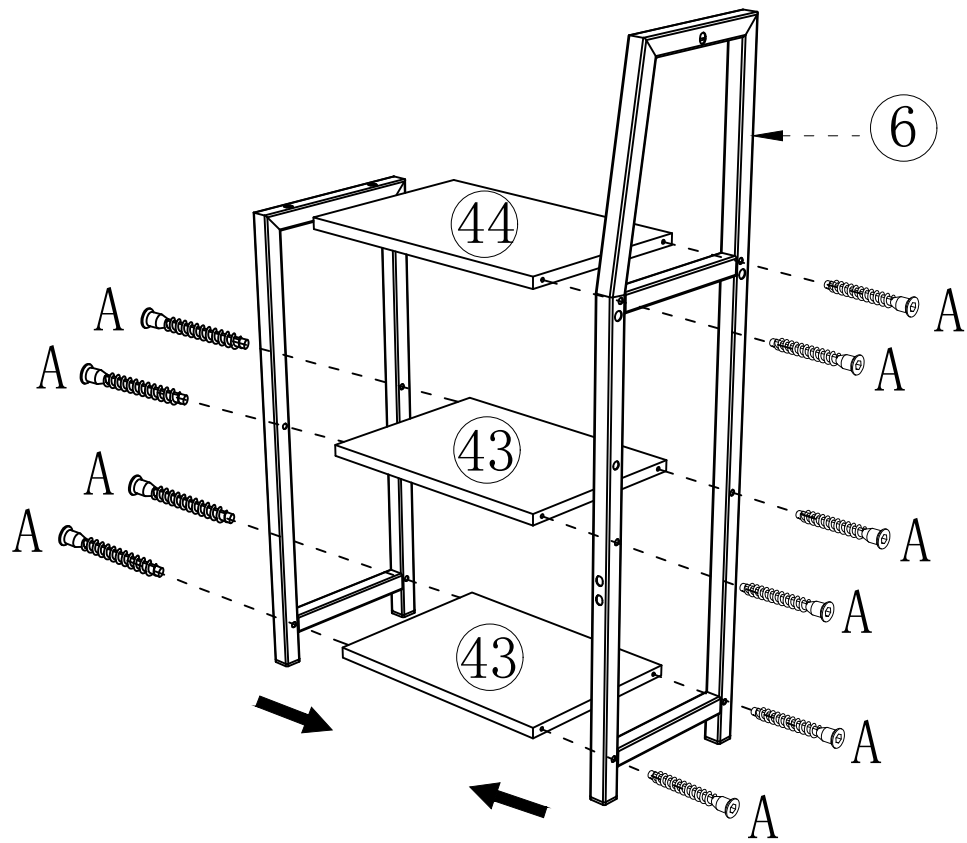

5

A M5*40mm 10pcs