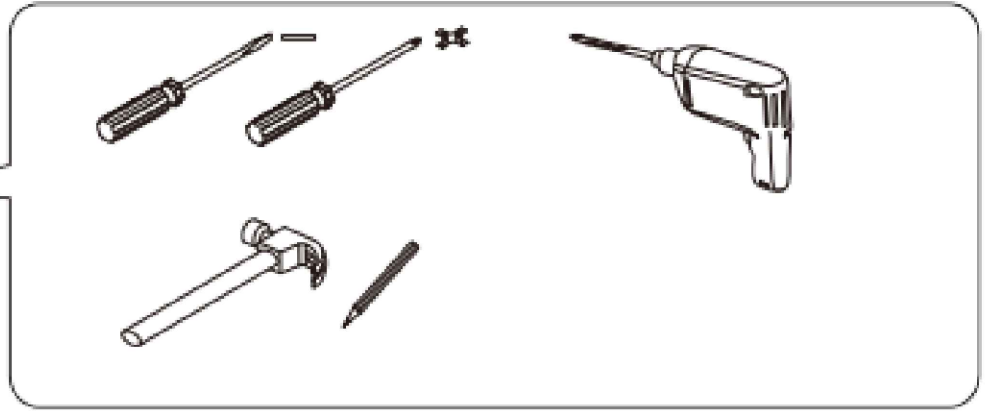

A	 M5*40mm	51	B	 M6*15mm	2	C	 M6*25mm	12
D	 M6*28mm	35	E	 M6*60mm	3	F	 M6	7
G	 M6*40mm	23	H	 M6	2	I	 M6*50mm	7
J	 M4*14mm	20	K	 M4*18mm	24	L		2
M	 M4*10mm	13	N	 M6*40mm	8	O		2
P	 1.0	8	Q	 ∅6*M4*20mm	4	R	 22.5cm	2
S		4	T		1	U		1
V		1	W	 M6	1	X	 M4	1
Y	 M6	1	Z		1	a		1
b	 20.8cm	1	c	 20.8cm	2			

31

A		M5*40mm	8pcs
G		M6*40mm	4pcs

32

M		M4*10mm	5pcs
G		M6*40mm	4pcs
U			1pcs
V			1pcs

Open

x2

x2

This LED light strip  
directly into the USB