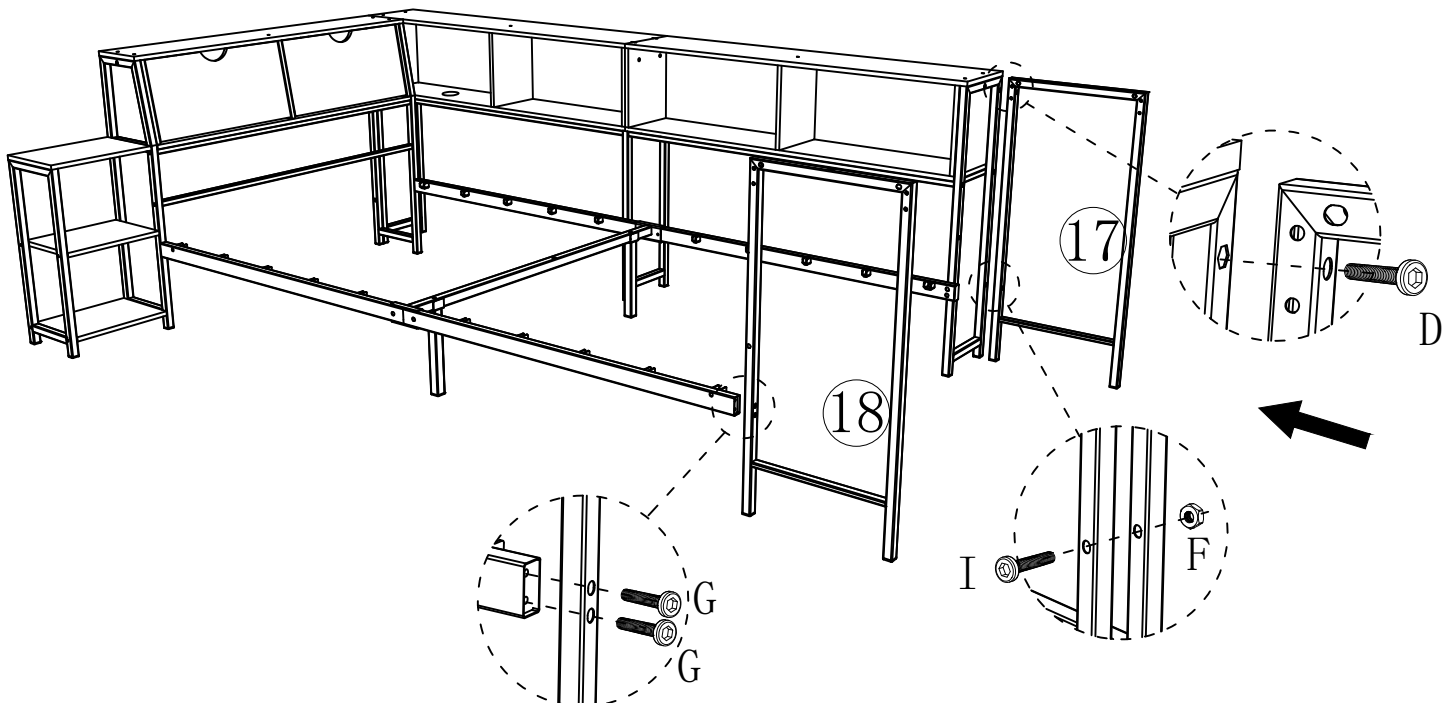

24

G		M6*40mm 4pcs
---	---	--------------

25

D		M6*28mm	1pcs
I		M6*50mm	4pcs
F		M6	4pcs

26

D		M6*28mm	1pcs
G		M6*40mm	2pcs
I		M6*50mm	1pcs
F		M6	1pcs

D		M6*28mm	1pcs
G		M6*35mm	1pcs

D		M6*28mm	6pcs
---	---	---------	------

31

A		M5*40mm	8pcs
G		M6*40mm	4pcs

32

M		M4*10mm	5pcs
G		M6*40mm	4pcs
U			1pcs
V			1pcs

Open

x2

x2

This LED light strip  
directly into the USB