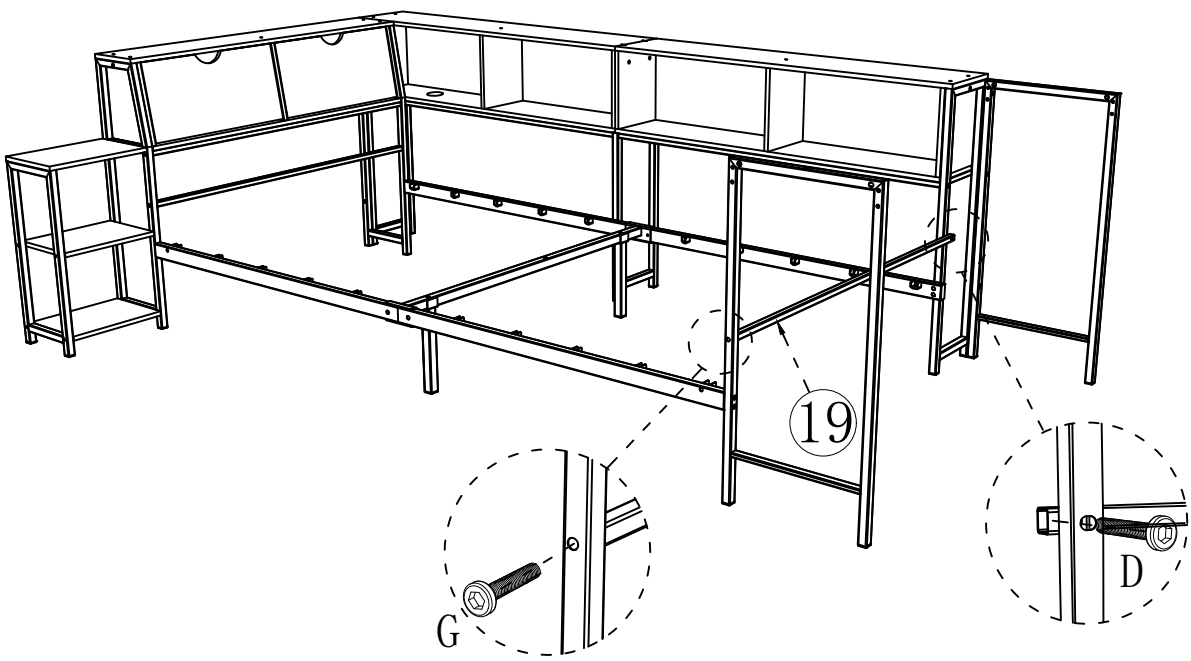

D		M6*28mm	1pcs
G		M6*35mm	1pcs