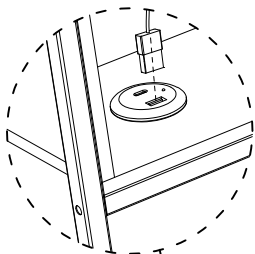

24

G		M6*40mm 4pcs
---	---	--------------

25

D		M6*28mm	1pcs
I		M6*50mm	4pcs
F		M6	4pcs

26

D		M6*28mm	1pcs
G		M6*40mm	2pcs
I		M6*50mm	1pcs
F		M6	1pcs

D		M6*28mm	1pcs
G		M6*35mm	1pcs

D		M6*28mm	6pcs
---	---	---------	------

31

A		M5*40mm	8pcs
G		M6*40mm	4pcs

32

M		M4*10mm	5pcs
G		M6*40mm	4pcs
U			1pcs
V			1pcs

Open

x2

x2

This LED light strip  
directly into the USB