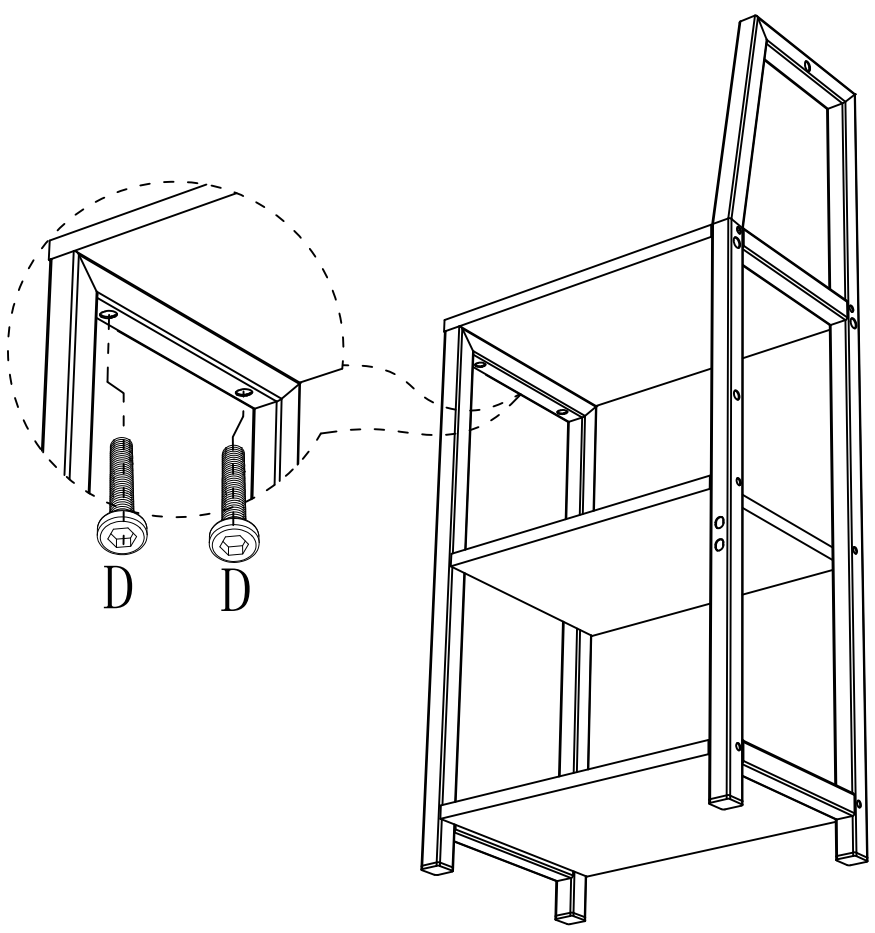

6

D M6*28mm 2pcs