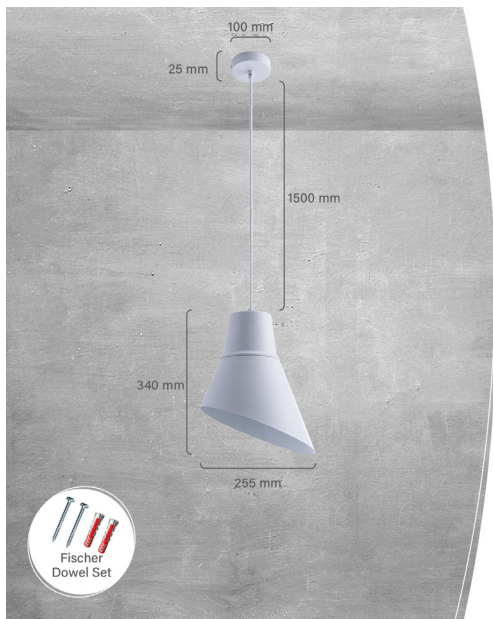

Pendant Lamp | 1x E27

IP20

150cm

Operating and Electrical

Input voltage	220-240 V
Input frequency	50/60 Hz
Socket type	E27
Socket quantity	1
Wattage limitation	max. 40 W
Distance to lighted objects	0,5 m
Ambient temperature	max. 40 °C

Installation

Intended installation location	ceiling
Suitable wire gauge	0,75 mm ² - 2,5 mm ²
Stripping length	9 mm

Mechanical and Housing

Color	white
	black
Material	steel
Weight	1,280 kg

Accessories

Installation material	2x fischer DUOPOWER 6x30 2x PZ2 screw 4,5x40
-----------------------	---