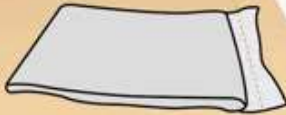

Open The Vacuum Bag

3