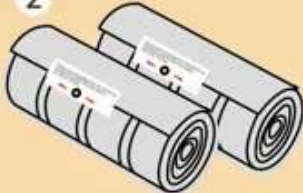

NO ASSEMBLY REQUIRED

NOTE:
After unpacking, the sofa takes about 3 days to fully expand and mold. During this time, you can pat the sofa to speed up its expansion.

1

Open The Packaging Box

2

Open The Vacuum Bag