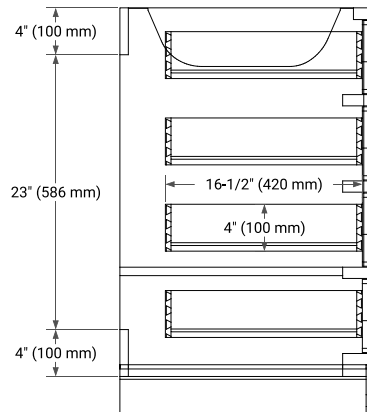

## BASE CABINET DIMENSIONS

36" W x 21.5" D x 34.5" H

## SIDE VIEW

## PLAN VIEW

## OVERALL DIMENSIONS

37" W x 22" D x 1.5" H