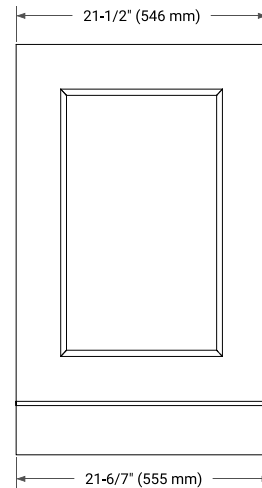

36" LEFT OFFSET CABINET

BASE CABINET DIMENSIONS

36" W x 21.5" D x 34.5" H

FEATURES

- Solid wood frame & plywood panels
- Dovetail drawers and joints
- Soft closing doors & drawers

HARDWARE FINISHES*

Brushed Nickel   Satin Brass   Matte Black   Polished Chrome

*Hardware comes preinstalled with the illustrated option. Other finishes are available on our online store if you prefer a different one.

AVAILABLE COLORS

White   Grey   Midnight Blue

FRONT VIEW

SIDE VIEW

PLAN VIEW