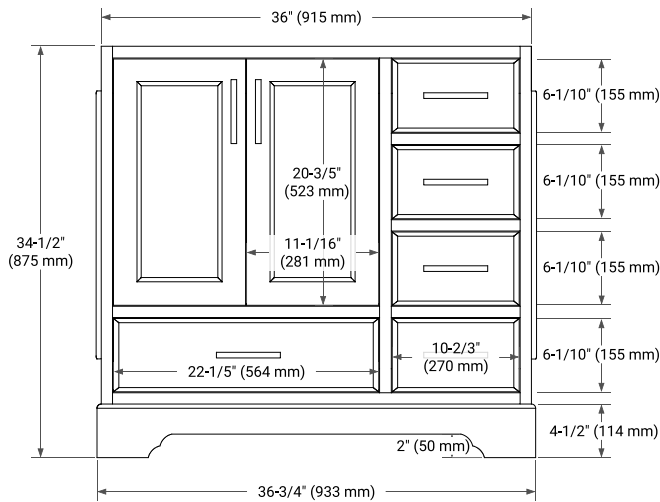

36" LEFT OFFSET CABINET

BASE CABINET DIMENSIONS

36" W x 21.5" D x 34.5" H

FEATURES

- Solid wood frame & plywood panels
- Dovetail drawers and joints
- Soft closing doors & drawers

HARDWARE FINISHES*

Brushed Nickel   Satin Brass   Matte Black   Polished Chrome

*Hardware comes preinstalled with the illustrated option. Other finishes are available on our online store if you prefer a different one.

AVAILABLE COLORS

White   Grey   Midnight Blue

FRONT VIEW

SIDE VIEW

PLAN VIEW