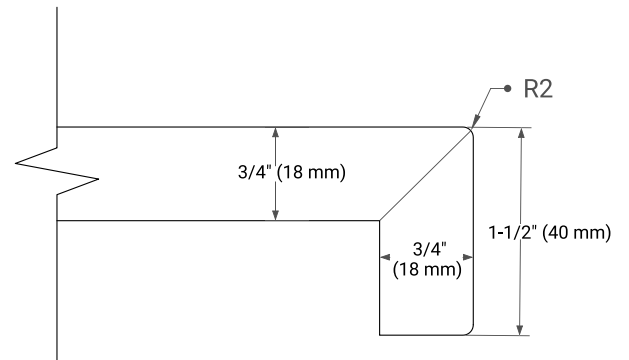

EDGE SIDE VIEW