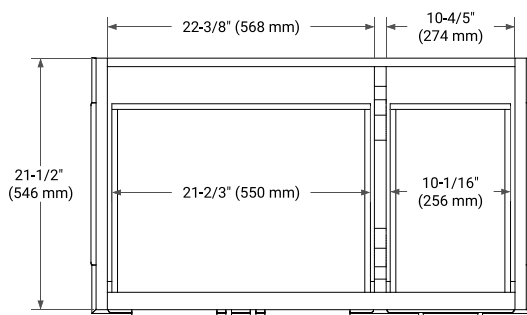

36" LEFT OFFSET CABINET

BASE CABINET DIMENSIONS

36" W x 21.5" D x 34.5" H

FEATURES

- Solid wood frame & plywood panels
- Dovetail drawers and joints
- Soft closing doors & drawers

HARDWARE FINISHES*

Brushed Nickel   Satin Brass   Matte Black   Polished Chrome

*Hardware comes preinstalled with the illustrated option. Other finishes are available on our online store if you prefer a different one.

AVAILABLE COLORS

White   Grey   Midnight Blue

FRONT VIEW

SIDE VIEW

PLAN VIEW