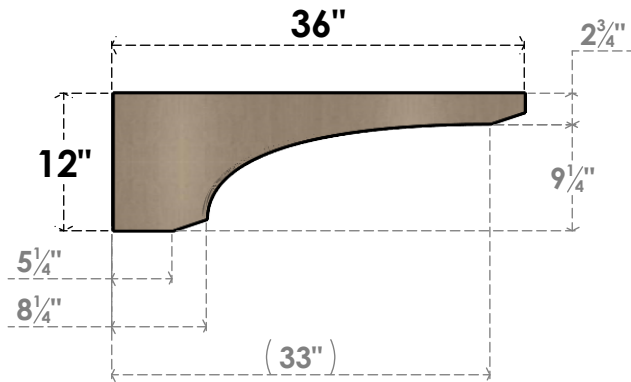

ITEM NUMBER: CORU06X36X12LGYRCPR

6"W X 36"D X 12"H SERIES 3 THIN LEGACY ROUGH CEDAR TIMBERTHANE
FAUX WOOD CORBEL, PRIMED

SIDE PROFILE

FRONT PROFILE

ISOMETRIC

EKENA MILLWORK
2300 WEST MAIN ST.
CLARKSVILLE, TX 75426
TOLL FREE: 866-607-0453
WWW.EKENAMILLWORK.COM

NOTES

1. INSTALLATION TO BE COMPLETED IN ACCORDANCE WITH MANUFACTURER'S SPECIFICATIONS.
2. DRAWING MAY NOT BE TO SCALE
3. THIS DRAWING IS INTENDED FOR DESIGN AND PLANNING PURPOSES ONLY.
4. ALL INFORMATION CONTAINED HEREIN WAS CURRENT AT THE TIME OF DEVELOPMENT BUT MUST BE REVIEWED AND APPROVED BY THE PRODUCT MANUFACTURER TO BE CONSIDERED ACCURATE.
5. TIMBERTHANE ARCHITECTURAL PRODUCTS ARE MADE FROM HIGH DENSITY URETHANE AND COME FACTORY PRIMED