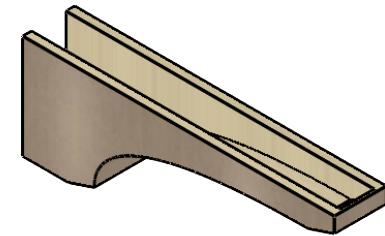

ITEM NUMBER: CORU06X36X12LGYRCPR

6"W X 36"D X 12"H SERIES 3 THIN LEGACY ROUGH CEDAR TIMBERTHANE
FAUX WOOD CORBEL, PRIMED

SIDE PROFILE

FRONT PROFILE

ISOMETRIC

EKENA MILLWORK
2300 WEST MAIN ST.
CLARKSVILLE, TX 75426
TOLL FREE: 866-607-0453
WWW.EKENAMILLWORK.COM