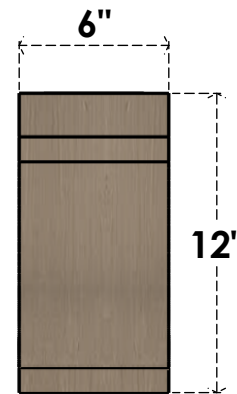

ITEM NUMBER: CORU06X36X12LGYRCPR

6"W X 36"D X 12"H SERIES 3 THIN LEGACY ROUGH CEDAR TIMBERTHANE
FAUX WOOD CORBEL, PRIMED

SIDE PROFILE

FRONT PROFILE

ISOMETRIC

EKENA MILLWORK
2300 WEST MAIN ST.
CLARKSVILLE, TX 75426
TOLL FREE: 866-607-0453
WWW.EKENAMILLWORK.COM