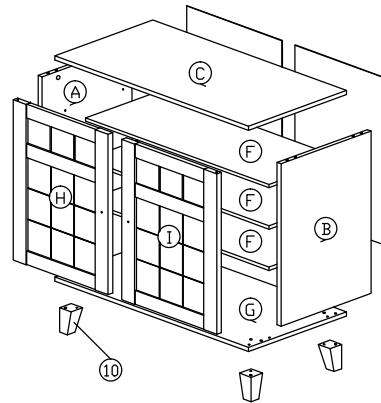

Assembly Instruction

| Hardware List | | | |
|---------------|-------|---|-------|
| No. | SHAPE | DESCRIPTION | Qty. |
| 1 | | 8x25mm Wood Dowel | 12Pcs |
| 2 | | 15MM Titus Mini Fix | 4Sets |
| 3 | | M4x38mm Screw | 4Pcs |
| 4 | | M7x40mm Screw | 4Pcs |
| 5 | | Shelf Support | 14Pcs |
| 6 | | M6x22 Steel Bracket | 4Pcs |
| 7 | | Nail | 25Pcs |
| 8 | | Brown Magnet 2 Pin | 2Sets |
| 9 | | Handle (9988) M4x30mm (Handle Screw) | 2Sets |
| 10 | | Wooden Leg | 4Pcs |
| 11 | | L Key | 1Pc |

Part List

Step 1

Step 2

Step 3

Step 4

Assembly Instruction

Step 5

Step 6