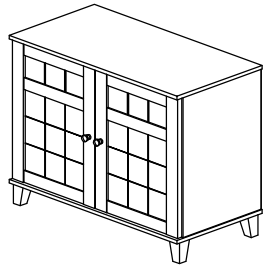

Assembly Instruction

| Hardware List | | | |
|---------------|-------|---|-------|
| No. | SHAPE | DESCRIPTION | Qty. |
| 1 | | 8x25mm Wood Dowel | 12Pcs |
| 2 | | 15MM Titus Mini Fix | 4Sets |
| 3 | | M4x38mm Screw | 4Pcs |
| 4 | | M7x40mm Screw | 4Pcs |
| 5 | | Shelf Support | 14Pcs |
| 6 | | M6x22 Steel Bracket | 4Pcs |
| 7 | | Nail | 25Pcs |
| 8 | | Brown Magnet 2 Pin | 2Sets |
| 9 | | Handle (9988) M4x30mm (Handle Screw) | 2Sets |
| 10 | | Wooden Leg | 4Pcs |
| 11 | | L Key | 1Pc |