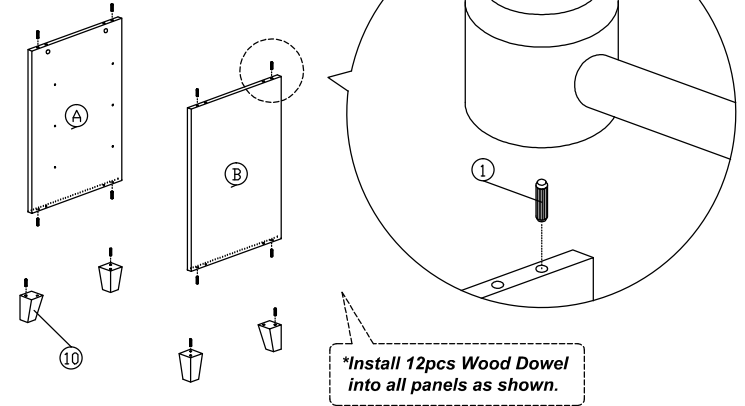

Assembly Instruction

| Hardware List | | | |
|---------------|-------|---|-------|
| No. | SHAPE | DESCRIPTION | Qty. |
| 1 | | 8x25mm Wood Dowel | 12Pcs |
| 2 | | 15MM Titus Mini Fix | 4Sets |
| 3 | | M4x38mm Screw | 4Pcs |
| 4 | | M7x40mm Screw | 4Pcs |
| 5 | | Shelf Support | 14Pcs |
| 6 | | M6x22 Steel Bracket | 4Pcs |
| 7 | | Nail | 25Pcs |
| 8 | | Brown Magnet 2 Pin | 2Sets |
| 9 | | Handle (9988) M4x30mm (Handle Screw) | 2Sets |
| 10 | | Wooden Leg | 4Pcs |
| 11 | | L Key | 1Pc |

Part List

Step 1

Step 2

Step 3

Step 4

Assembly Instruction

Step 5

Step 6