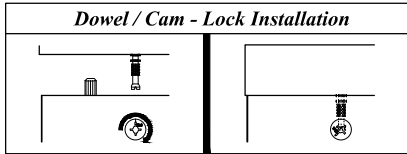

Assembly Instruction

| Hardware List | | | |
|---------------|-------|---|-------|
| No. | SHAPE | DESCRIPTION | Qty. |
| 1 | | 8x25mm Wood Dowel | 12Pcs |
| 2 | | 15MM Titus Mini Fix | 4Sets |
| 3 | | M4x38mm Screw | 4Pcs |
| 4 | | M7x40mm Screw | 4Pcs |
| 5 | | Shelf Support | 14Pcs |
| 6 | | M6x22 Steel Bracket | 4Pcs |
| 7 | | Nail | 25Pcs |
| 8 | | Brown Magnet 2 Pin | 2Sets |
| 9 | | Handle (9988) M4x30mm (Handle Screw) | 2Sets |
| 10 | | Wooden Leg | 4Pcs |
| 11 | | L Key | 1Pc |

Part List

Step 1

Step 2

Step 3

Step 4

Assembly Instruction

Step 5

Step 6