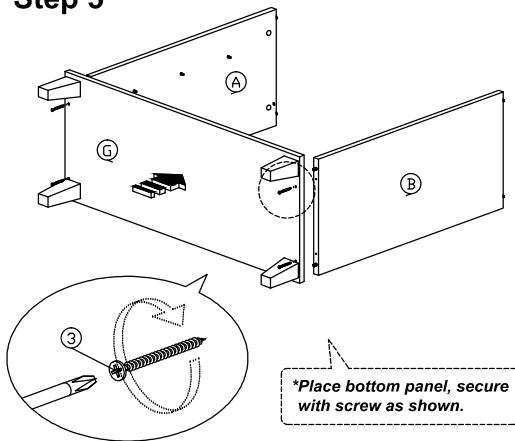

Assembly Instruction

| Hardware List | | | |
|---------------|-------|---|-------|
| No. | SHAPE | DESCRIPTION | Qty. |
| 1 | | 8x25mm Wood Dowel | 12Pcs |
| 2 | | 15MM Titus Mini Fix | 4Sets |
| 3 | | M4x38mm Screw | 4Pcs |
| 4 | | M7x40mm Screw | 4Pcs |
| 5 | | Shelf Support | 14Pcs |
| 6 | | M6x22 Steel Bracket | 4Pcs |
| 7 | | Nail | 25Pcs |
| 8 | | Brown Magnet 2 Pin | 2Sets |
| 9 | | Handle (9988) M4x30mm (Handle Screw) | 2Sets |
| 10 | | Wooden Leg | 4Pcs |
| 11 | | L Key | 1Pc |

Part List

Step 1

Step 2

Step 3

Step 4

Assembly Instruction

Step 5

Step 6