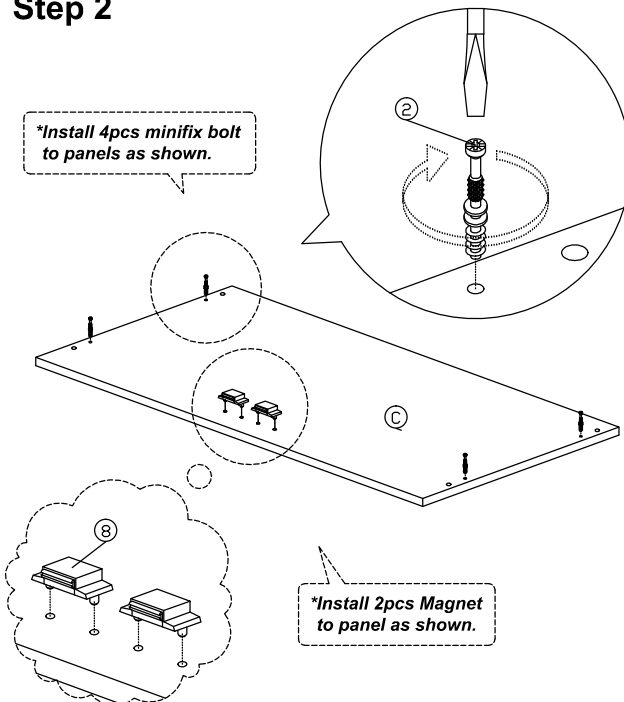

Assembly Instruction

| Hardware List | | | |
|---------------|-------|---|-------|
| No. | SHAPE | DESCRIPTION | Qty. |
| 1 | | 8x25mm Wood Dowel | 12Pcs |
| 2 | | 15MM Titus Mini Fix | 4Sets |
| 3 | | M4x38mm Screw | 4Pcs |
| 4 | | M7x40mm Screw | 4Pcs |
| 5 | | Shelf Support | 14Pcs |
| 6 | | M6x22 Steel Bracket | 4Pcs |
| 7 | | Nail | 25Pcs |
| 8 | | Brown Magnet 2 Pin | 2Sets |
| 9 | | Handle (9988) M4x30mm (Handle Screw) | 2Sets |
| 10 | | Wooden Leg | 4Pcs |
| 11 | | L Key | 1Pc |

Part List

Step 1

Step 2

Step 3

Step 4

Assembly Instruction

Step 5

Step 6