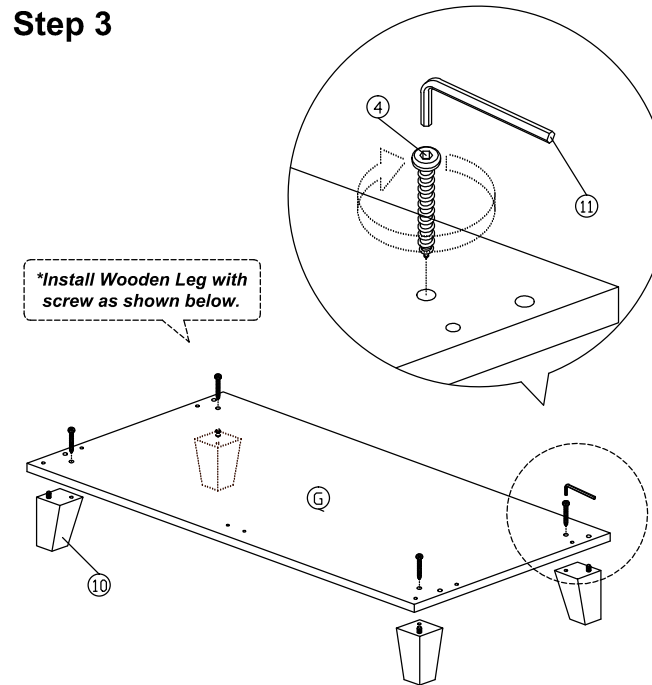

Assembly Instruction

| Hardware List | | | |
|---------------|-------|---|-------|
| No. | SHAPE | DESCRIPTION | Qty. |
| 1 | | 8x25mm Wood Dowel | 12Pcs |
| 2 | | 15MM Titus Mini Fix | 4Sets |
| 3 | | M4x38mm Screw | 4Pcs |
| 4 | | M7x40mm Screw | 4Pcs |
| 5 | | Shelf Support | 14Pcs |
| 6 | | M6x22 Steel Bracket | 4Pcs |
| 7 | | Nail | 25Pcs |
| 8 | | Brown Magnet 2 Pin | 2Sets |
| 9 | | Handle (9988) M4x30mm (Handle Screw) | 2Sets |
| 10 | | Wooden Leg | 4Pcs |
| 11 | | L Key | 1Pc |

Part List

Step 1

Step 2

Step 3

Step 4

Assembly Instruction

Step 5

Step 6

Step 7

Step 7

Step 9

Step 9

Step 8

Complete