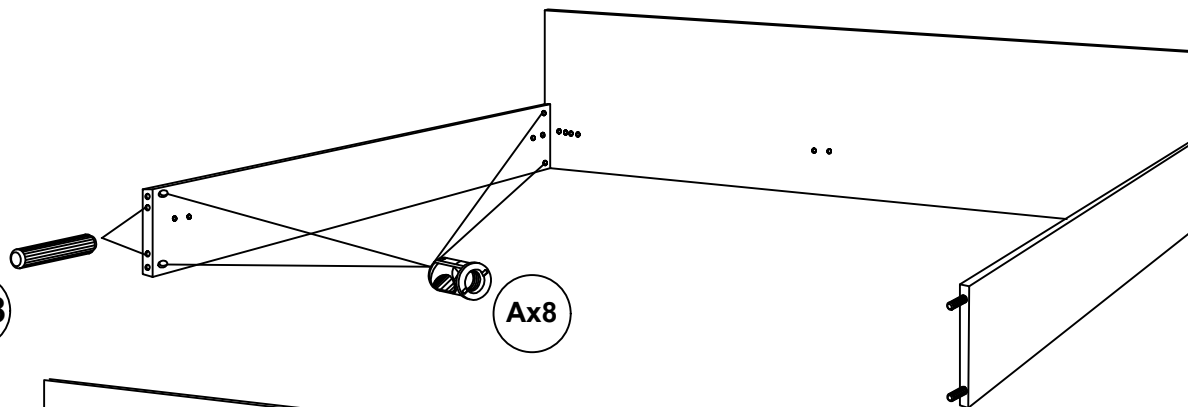

4

MASSITAB

Assembling

BED

30
Min.

MADE IN ITALY

C

Dx8