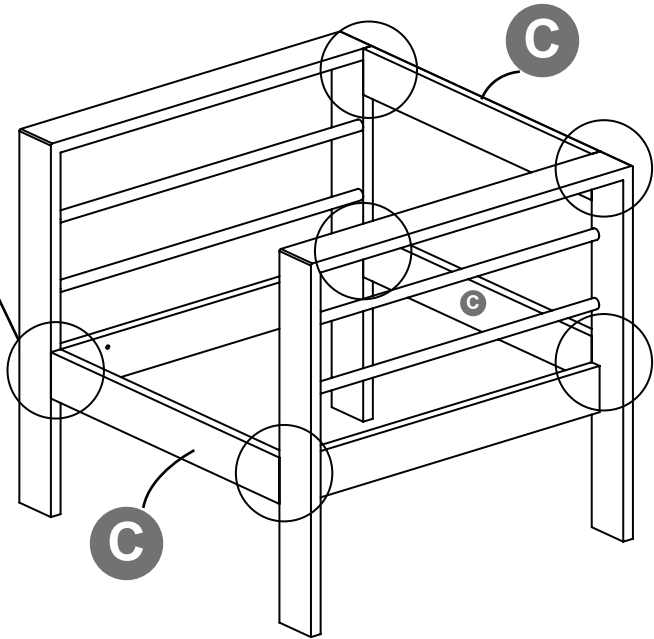

<p>1</p>  <p>M6*20MM</p> <p>x 36</p>	<p>2</p>  <p>M6*38MM</p> <p>x 8</p>	<p>3</p>  <p>x 16</p>
<p>4</p>  <p>x 12</p>	<p>5</p>  <p>x 1</p>	<p>6</p>  <p>Waterproof Cover</p> <p>x 2</p>

STEP

1

⚠ Notice!

Please take out the PART #4 from the aluminum pipe frame, which will be used in the following steps.

2

3

STEP

3

⚠ Notice!

When installing, please DO NOT to tighten the screws immediately!
You need to make sure that all the screws are secured to 80%, then tighten them!(In order to aim all the screw holes)

4