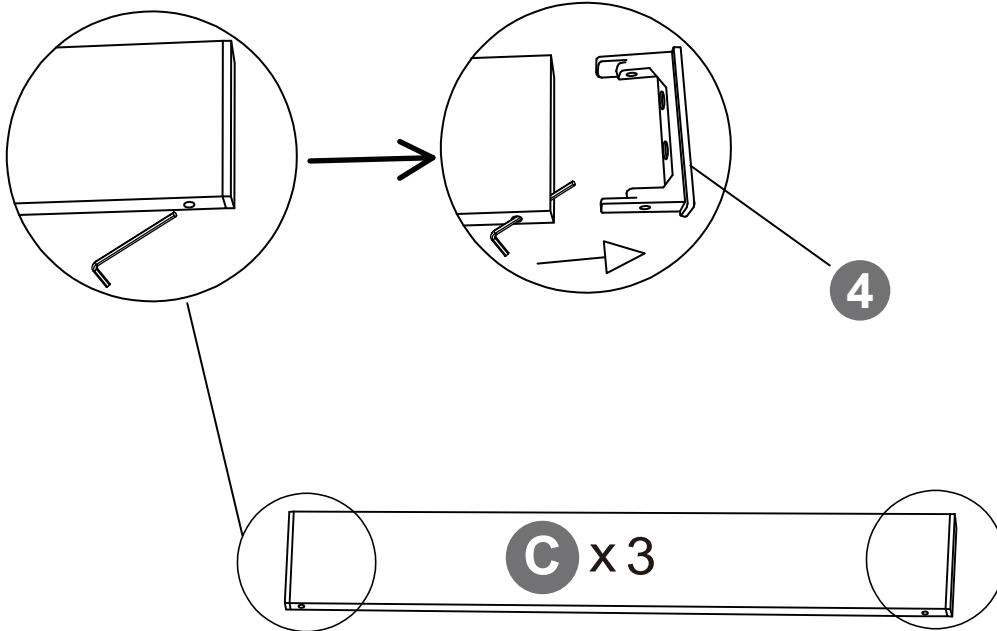

<p>1</p>  <p>M6*20MM</p> <p>x 36</p>	<p>2</p>  <p>M6*38MM</p> <p>x 8</p>	<p>3</p>  <p>x 16</p>
<p>4</p>  <p>x 12</p>	<p>5</p>  <p>x 1</p>	<p>6</p>  <p>Waterproof Cover</p> <p>x 2</p>

STEP

1

⚠ Notice!

Please take out the PART #4 from the aluminum pipe frame, which will be used in the following steps.

2

3

STEP

3

⚠ Notice!

When installing, please DO NOT to tighten the screws immediately!
You need to make sure that all the screws are secured to 80%, then tighten them!(In order to aim all the screw holes)

4