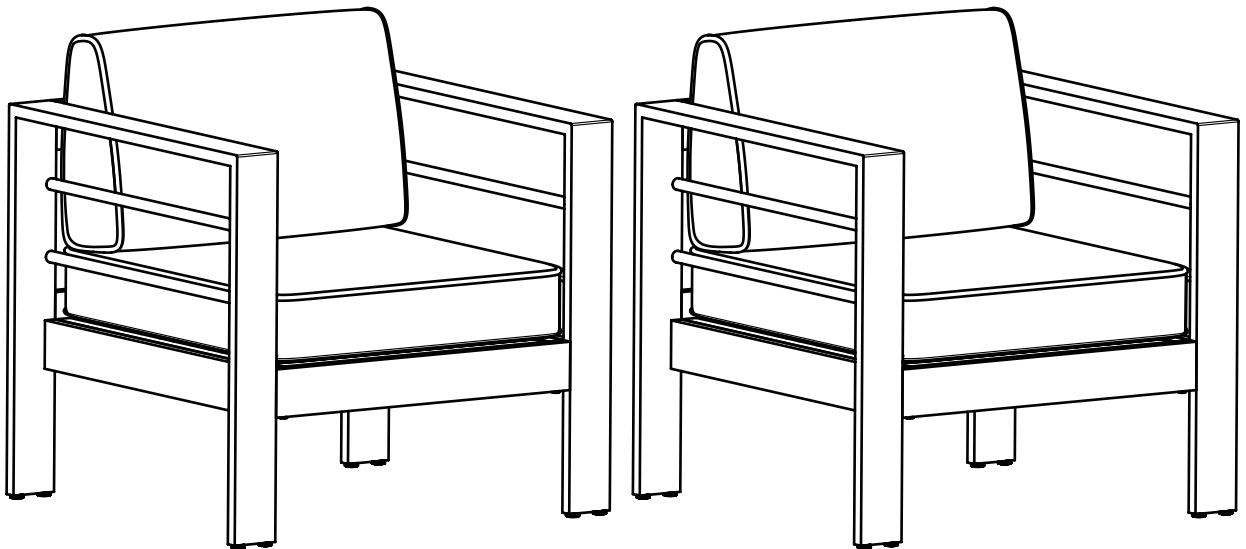

ALUMINUM SINGLE SOFA

After-sales mailbox:
Patiofurniture Serviceteam@outlook.com

NOTICE

Please keep these instructions for future reference.

Dear Customer

- Thank you for your purchase. When you receive the product, please make sure that all the parts are intact. Then follow the entire installation instructions to install!
- When installing, please be careful not to tighten the screws immediately! You need to make sure that all the screws are secured to 80%, then tighten them!
- In order to protect the aluminium frame from harm. and the screw hole from grind, do not use the electric drill, please use the manual screwdriver in the hardware package!