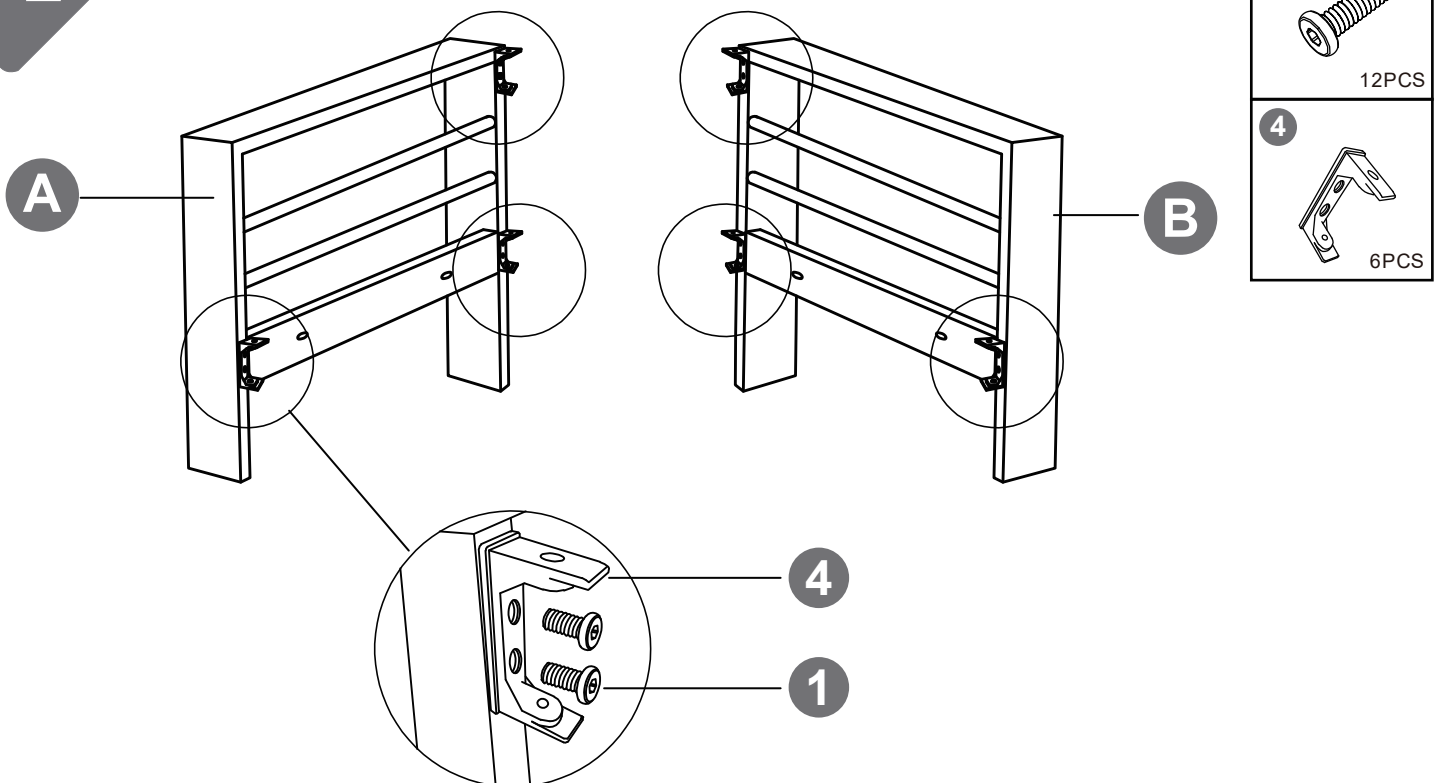

<p>1</p>  <p>M6*20MM</p> <p>x 36</p>	<p>2</p>  <p>M6*38MM</p> <p>x 8</p>	<p>3</p>  <p>x 16</p>
<p>4</p>  <p>x 12</p>	<p>5</p>  <p>x 1</p>	<p>6</p>  <p>Waterproof Cover</p> <p>x 2</p>

STEP

1

⚠ Notice!

Please take out the PART #4 from the aluminum pipe frame, which will be used in the following steps.

2

3

STEP

3

⚠ Notice!

When installing, please DO NOT to tighten the screws immediately!
You need to make sure that all the screws are secured to 80%, then tighten them!(In order to aim all the screw holes)

4