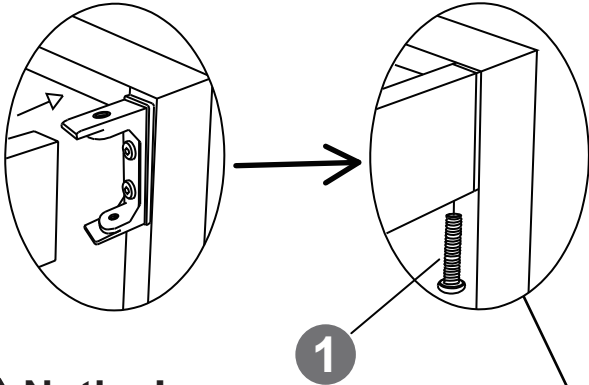

<p>1</p>  <p>M6*20MM</p> <p>x 36</p>	<p>2</p>  <p>M6*38MM</p> <p>x 8</p>	<p>3</p>  <p>x 16</p>
<p>4</p>  <p>x 12</p>	<p>5</p>  <p>x 1</p>	<p>6</p>  <p>Waterproof Cover</p> <p>x 2</p>

STEP

1

⚠ Notice!

Please take out the PART #4 from the aluminum pipe frame, which will be used in the following steps.

2

3

STEP

3

⚠ Notice!

When installing, please DO NOT to tighten the screws immediately!
You need to make sure that all the screws are secured to 80%, then tighten them!(In order to aim all the screw holes)

4