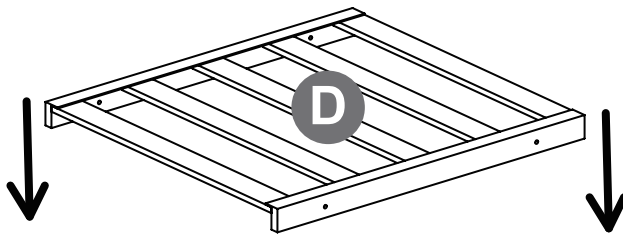

<p>1</p>  <p>M6*20MM</p> <p>x 36</p>	<p>2</p>  <p>M6*38MM</p> <p>x 8</p>	<p>3</p>  <p>x 16</p>
<p>4</p>  <p>x 12</p>	<p>5</p>  <p>x 1</p>	<p>6</p>  <p>Waterproof Cover</p> <p>x 2</p>

STEP

1

⚠ Notice!

Please take out the PART #4 from the aluminum pipe frame, which will be used in the following steps.

2

3

STEP

3

⚠ Notice!

When installing, please DO NOT to tighten the screws immediately!
You need to make sure that all the screws are secured to 80%, then tighten them!(In order to aim all the screw holes)

4

STEP

5

2

6

3

3

5

STEP