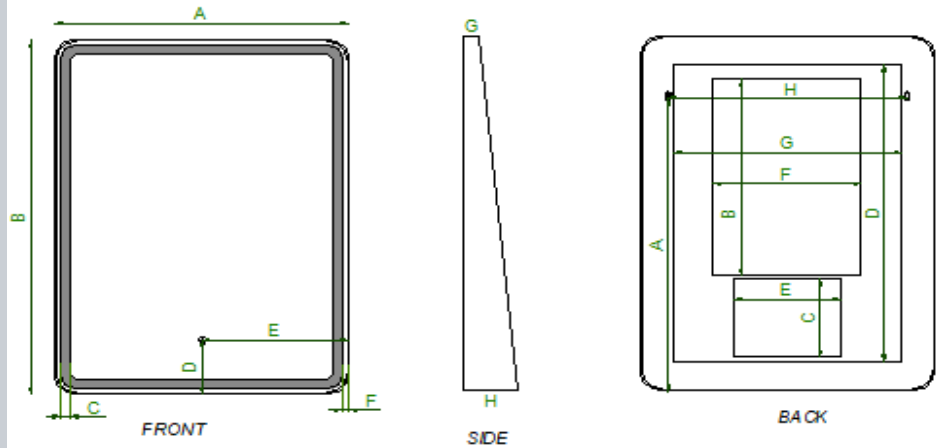

# 24" x 32" LED Vanity Mirror

## DIMENSIONS

FRONT & SIDE

A	B	C	D	E	F	G	H
24	32	13/16	4 15/16	12	7/16	1 1/4	4 5/16

BACK

A	B	C	D	E	F	G	H
26 7/16	17 11/16	7 1/16	26 3/4	8 11/16	12 3/16	18 3/4	19 1/2

502 SAMPLE NUMBER

info@ivanees.com

www.ivanees.com

## DIMENSIONS

**FRONT & SIDE**

A	B	C	D	E	F	G	H
24	32	13/16	4 15/16	12	7/16	1 1/4	4 5/16

**BACK**

A	B	C	D	E	F	G	H
26 7/16	17 11/16	7 1/16	26 3/4	8 11/16	12 3/16	18 3/4	19 1/2

502 SAMPLE NUMBER

info@ivanees.com