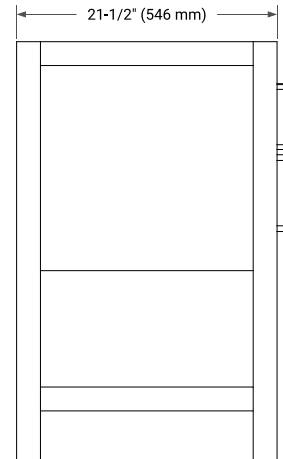

48" SINGLE SINK BASE CABINET

BASE CABINET DIMENSIONS

48" W x 21.5" D x 34.5" H

FEATURES

- Solid wood frame & plywood panels
- Dovetail drawers and joints
- Soft closing doors & drawers

HARDWARE FINISHES*

Brushed Nickel   Satin Brass   Matte Black   Polished Chrome

*Hardware comes preinstalled with the illustrated option. Other finishes are available on our online store if you prefer a different one.

AVAILABLE COLORS

White   Grey   Midnight Blue

FRONT VIEW

SIDE VIEW

PLAN VIEW