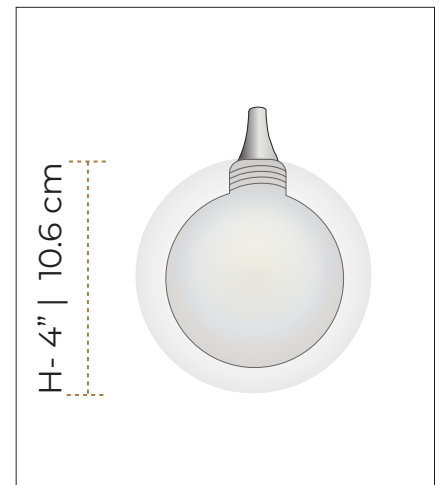

## **REFLECTION MOON**

CXYT1001

34 LIGHTS

**144"** Height

### **Specs**

32" Round Canopy

| PENDANT QTY | SIZE | COLORS                              |
|-------------|------|-------------------------------------|
| 17          | 5"   | Frosted Milk White<br>Frosted Amber |
| 17          | 4"   | Frosted Milk White<br>Frosted Amber |

H- 4" | 10.6 cm

H- 5" | 12.7 cm