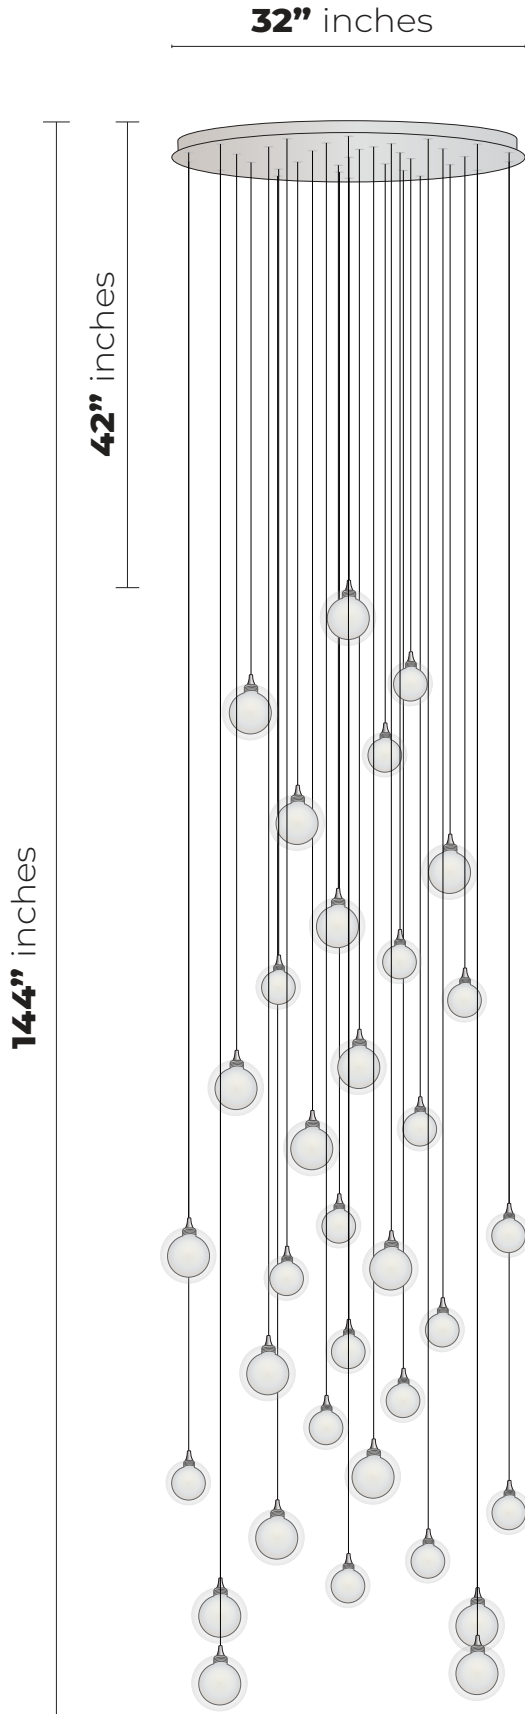

## **REFLECTION MOON**

CXYT1001

34 LIGHTS

**144"** Height

### **Specs**

32" Round Canopy

| PENDANT QTY | SIZE | COLORS                              |
|-------------|------|-------------------------------------|
| 17          | 5"   | Frosted Milk White<br>Frosted Amber |
| 17          | 4"   | Frosted Milk White<br>Frosted Amber |

H- 4" | 10.6 cm

H- 5" | 12.7 cm