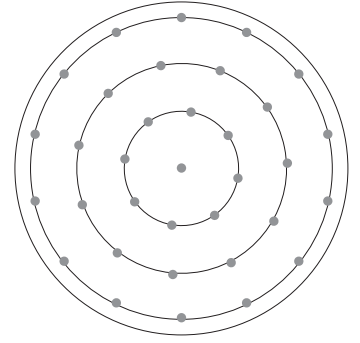

Specs

32" Round Canopy

PENDANT QTY	SIZE	COLORS
17	5"	Frosted Milk White Frosted Amber
17	4"	Frosted Milk White Frosted Amber

H- 4" | 10.6 cm