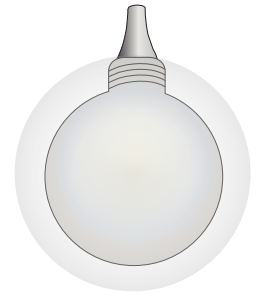

GALILEE *Lighting*

32" inches

30" inches

120" inches

REFLECTION MOON

CXYT1001

34 LIGHTS

120" Height

Specs

32" Round Canopy

PENDANT QTY	SIZE	COLORS
17	5"	Frosted Milk White Frosted Amber
17	4"	Frosted Milk White Frosted Amber

H- 4" | 10.6 cm

H- 5" | 12.7 cm

Bulbs

LED - G9 - Dimmable