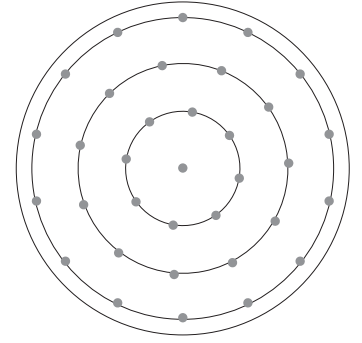

GALILEE *Lighting*

REFLECTION MOON

CXYT1001

34 LIGHTS

96" Height

Specs

32" Round Canopy

PENDANT QTY	SIZE	COLORS
17	5"	Frosted Milk White Frosted Amber
17	4"	Frosted Milk White Frosted Amber