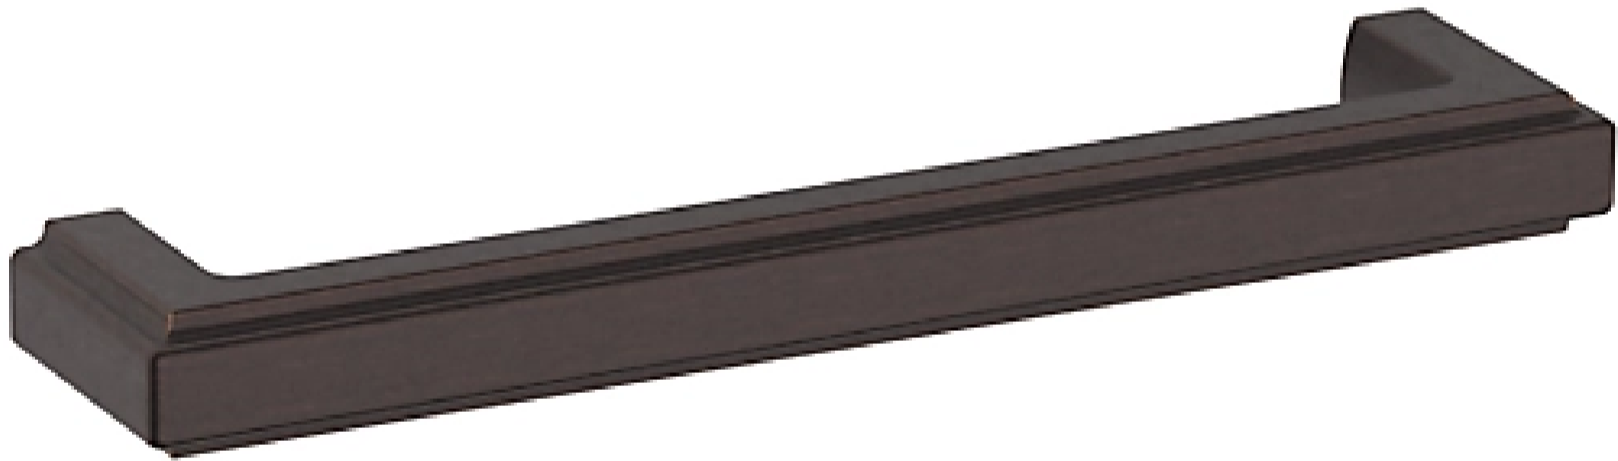

4427 RAISED PULL

6" CTC

SPECIFICATIONS

STYLE	Traditional
PROJECTION	1.38

4427 RAISED PULL

6" CTC

ESTATE PORTFOLIO

Model Number:
4427.112.BIN

Key Features

- Just the smallest of details can mean all the difference. The clean step up detailing of this pull and the Raised family shows that a small detail can make a big impact.

FINISHES OPTIONS

Satin Nickel - 150, US15