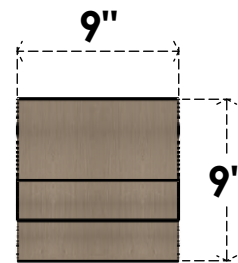

ITEM NUMBER: CORU09X18X09GRNRCPR

9"W X 18"D X 9"H SERIES 3 WIDE GREENSBORO ROUGH CEDAR TIMBERTHANE FAUX WOOD CORBEL, PRIMED

SIDE PROFILE

FRONT PROFILE

ISOMETRIC

EKENA MILLWORK
2300 WEST MAIN ST.
CLARKSVILLE, TX 75426
TOLL FREE: 866-607-0453
WWW.EKENAMILLWORK.COM

NOTES

1. INSTALLATION TO BE COMPLETED IN ACCORDANCE WITH MANUFACTURER'S SPECIFICATIONS.
2. DRAWING MAY NOT BE TO SCALE
3. THIS DRAWING IS INTENDED FOR DESIGN AND PLANNING PURPOSES ONLY.
4. ALL INFORMATION CONTAINED HEREIN WAS CURRENT AT THE TIME OF DEVELOPMENT BUT MUST BE REVIEWED AND APPROVED BY THE PRODUCT MANUFACTURER TO BE CONSIDERED ACCURATE.
5. TIMBERTHANE ARCHITECTURAL PRODUCTS ARE MADE FROM HIGH DENSITY URETHANE AND COME FACTORY PRIMED