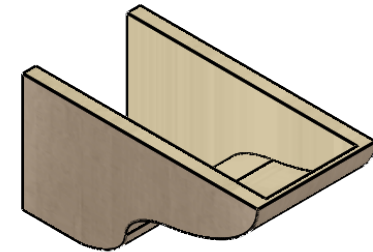

ITEM NUMBER: CORU09X18X09GRNRCPR

9"W X 18"D X 9"H SERIES 3 WIDE GREENSBORO ROUGH CEDAR TIMBERTHANE FAUX WOOD CORBEL, PRIMED

SIDE PROFILE

FRONT PROFILE

ISOMETRIC

EKENA MILLWORK
2300 WEST MAIN ST.
CLARKSVILLE, TX 75426
TOLL FREE: 866-607-0453
WWW.EKENAMILLWORK.COM