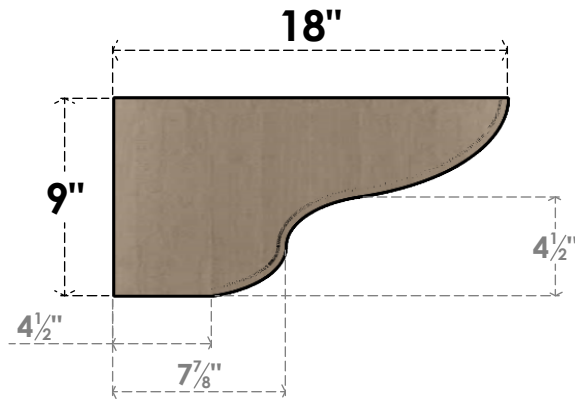

ITEM NUMBER: CORU09X18X09GRNRCPR

9"W X 18"D X 9"H SERIES 3 WIDE GREENSBORO ROUGH CEDAR TIMBERTHANE FAUX WOOD CORBEL, PRIMED

SIDE PROFILE

FRONT PROFILE

ISOMETRIC

EKENA MILLWORK
2300 WEST MAIN ST.
CLARKSVILLE, TX 75426
TOLL FREE: 866-607-0453
WWW.EKENAMILLWORK.COM

NOTES

1. INSTALLATION TO BE COMPLETED IN ACCORDANCE WITH MANUFACTURER'S SPECIFICATIONS.
2. DRAWING MAY NOT BE TO SCALE
3. THIS DRAWING IS INTENDED FOR DESIGN AND PLANNING PURPOSES ONLY.
4. ALL INFORMATION CONTAINED HEREIN WAS CURRENT AT THE TIME OF DEVELOPMENT BUT MUST BE REVIEWED AND APPROVED BY THE PRODUCT MANUFACTURER TO BE CONSIDERED ACCURATE.
5. TIMBERTHANE ARCHITECTURAL PRODUCTS ARE MADE FROM HIGH DENSITY URETHANE AND COME FACTORY PRIMED