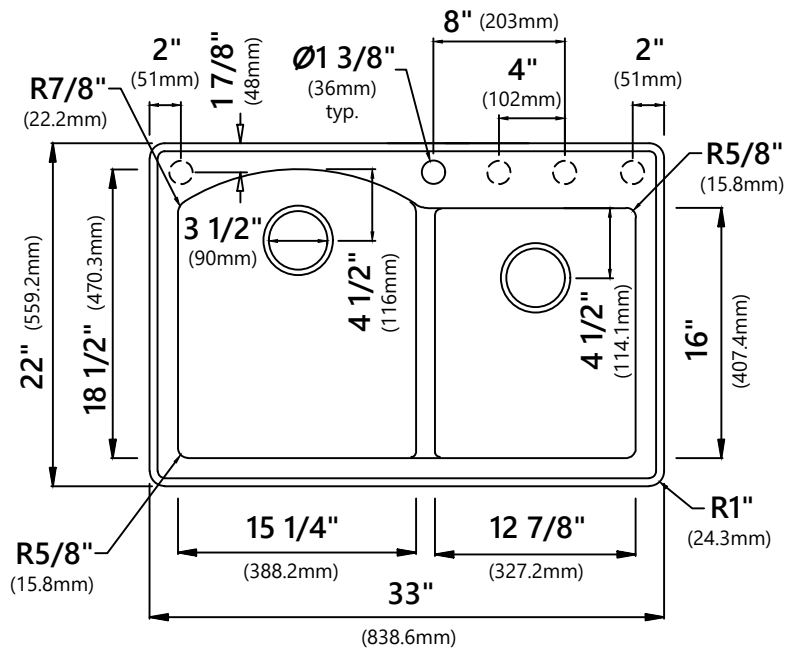

KGD-50

33 Inch Dual Mount Double Bowl Granite Kitchen Sink

Kräus®

SPECIFICATION SHEET

Sink Dimensions

Overall Dimensions: 33" x 22"

Larger Bowl Dimensions: 15 1/4" x 18 1/2"

Smaller Bowl Dimensions: 12 7/8" x 16"

Bowl Depth: 8 7/8"

Features

- Granite Composite Construction
- Dual Mount Double Bowl Sink
- 60/40 Split
- Required Minimum Cabinet Size: 36" Left to Right, 24" Front to Back
- Rear Off-Set Drains
- 3 1/2" Drain Openings

Accessories Included

- Strainer ST-2 x2
- Mounting Hardware
- Cut-out Template
- Silicone Mitt KSM-1BLACK
- Silicone Trivet KST-1BLACK

Available Colors

- Black
- Grey

CODES/STANDARDS:

Product Certification

cUPC CSA B45.5/IAPMO Z124

Note: Although Kraus granite and quartz composite sinks are highly heat resistant, placing hot items right from the stove or oven directly into the sink may cause surface discoloration. Consider using a trivet or rolling mat for extremely hot items to avoid potential heat damage.

Warranty

Kraus Limited Lifetime Warranty

see website for details www.kraususa.com