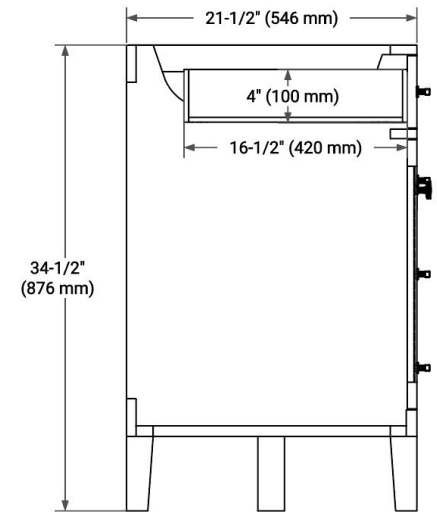

CAMILA 54" SINGLE SINK BASE CABINET

ARIEL

BASE CABINET DIMENSIONS

54" W x 21.5" D x 34.5" H

FEATURES

- Solid Oak wood and Plywood veneers
- Soft-close system
- Dovetail construction
- 45 degrees fall-out drawer
- Natural rattan-decorated doors

AVAILABLE COLORS

Oak

HARDWARE FINISHES

Matte Black

FRONT VIEW

SIDE VIEW

PLAN VIEW