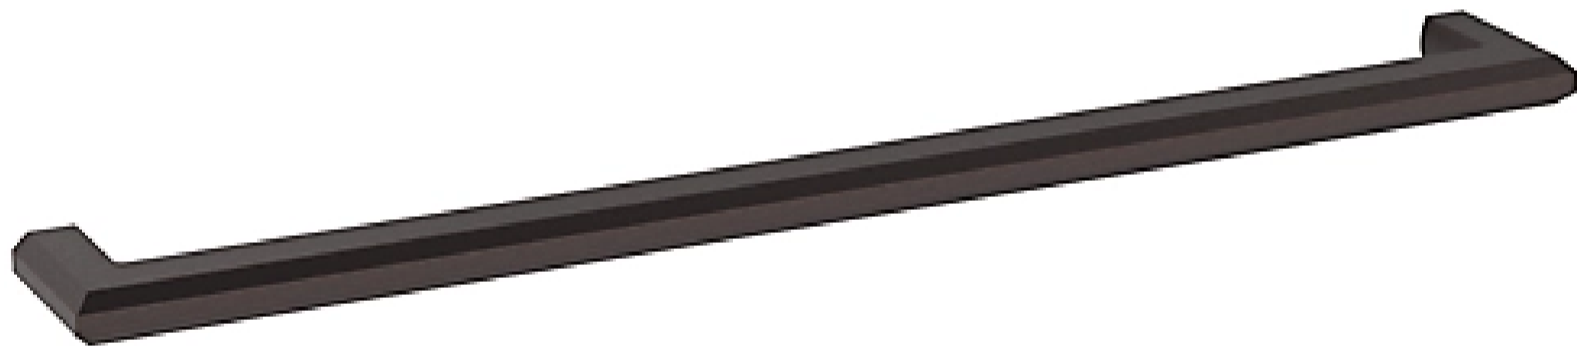

# 4415 BEVEL APPLIANCE PULL 18" CTC

## SPECIFICATIONS

STYLE

Traditional

### Key Features

- ✓ This family is available in a knob, and 4", 6", 12", and 18" Pull
- ✓ Solid brass construction, feeling the difference in quality in every piece of cabinet hardware.
- ✓ Venetian Bronze is hand-relieved, meaning each piece is unique and hand designed, it is created to reveal unique highlights and provide a warm complement to the design.
- ✓ Mounting Hardware included