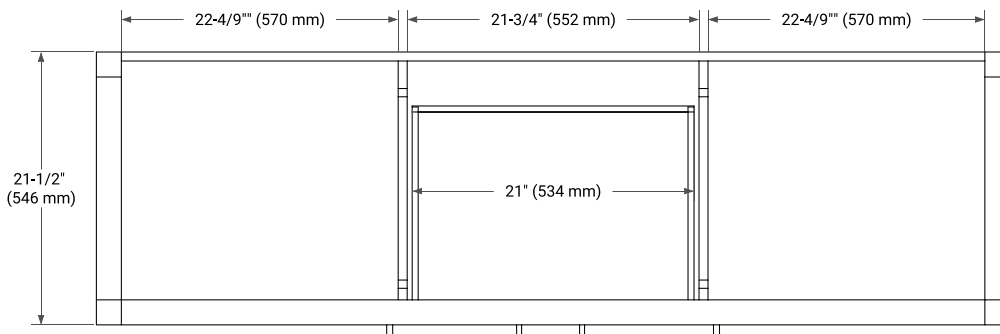

72" DOUBLE SINK BASE CABINET

BASE CABINET DIMENSIONS

72" W x 21.5" D x 34.5" H

FEATURES

- Solid wood frame & plywood panels
- Dovetail drawers and joints
- Soft closing doors & drawers

HARDWARE FINISHES*

Brushed Nickel Satin Brass Matte Black Polished Chrome

73" DOUBLE RECTANGLE SINK COUNTERTOP WITH 1.5" THICKNESS

OVERALL DIMENSIONS

73" W x 22" D x 1.5" H

COUNTERTOP OPTIONS

Carrara Marble

White Quartz

FEATURES

- Solid countertop with mitered edges & seams
- Undermount white rectangular sink
- Pre-drilled for 8" widespread faucet

INCLUDED

- Countertop
- Matching Backsplash
- Rectangle Sinks

COUNTERTOP PLAN VIEW

EDGE SIDE VIEW

THREE DIMENSIONAL COUNTERTOP VIEW