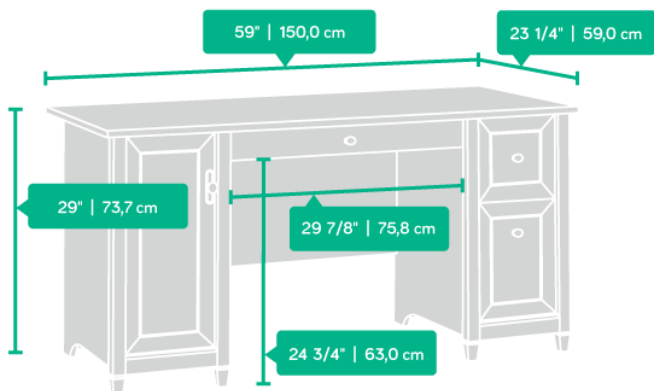

## WOOD COMPUTER DESK

#### Features:

- Chalked wood computer desk
- Flip-down moulding reveals slide-out keyboard/mouse shelf with metal runners and safety stops.
- Two drawers with metal runners and safety stops.
- Lower drawer holds letter or European size hanging files.
- Storage area behind door holds vertical CPU tower and has an adjustable shelf.
- Solid wood accents.
- Chalked Chestnut finish.

#### Dimensions:

Width	150 cm
Depth	59 cm
Height	73.7 cm
Carton Height	11.3 cm
Carton Width	166.7 cm
Carton Depth	61.9 cm
Box Volume	0.116 cbm
Weight (gross)	60.32 kg

N.B: All measurements are approximate