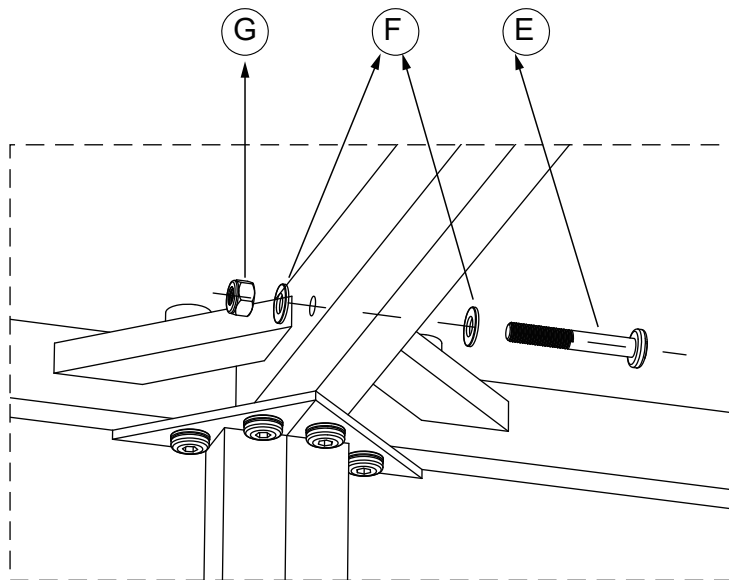

Note: Do not tighten bolts.

L012×2

L014×4

L015×2

A×10

F×10

H

Step 2

Attach the coffee table leg A(L014) and the coffee table leg B (L015) to the coffee table under frame(L013) with bolts(C).
Now you can tighten all the bolts.

L013×2

C×6

F×6

H

Step 3

Connecting two coffee tables through coffee table countertops (L012) with bolts(E) and nuts(G),and tighten the bolts.