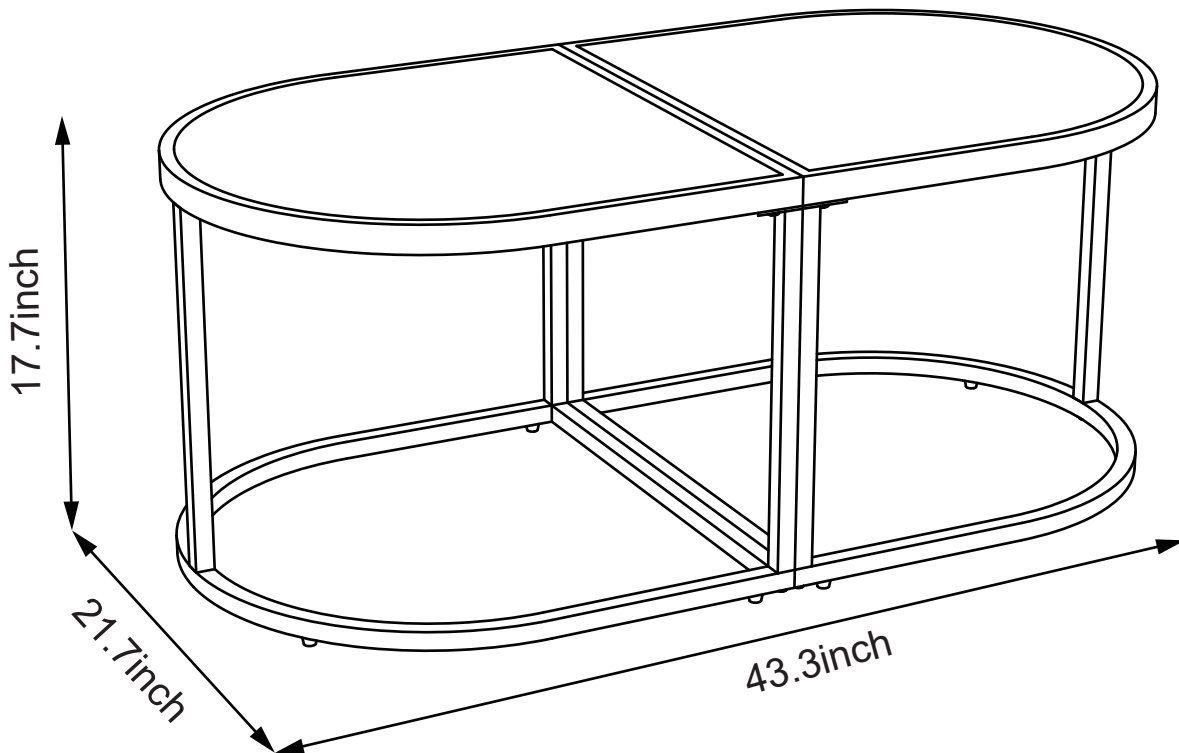

L016×3

L020×1

L022×1

L024×1

SPECIFICATIONS

COFFEE TABLE

Step 1

Attach the coffee table leg A(L014) and the coffee table leg A (L015) to the coffee table countertop(L012) with bolts(A).