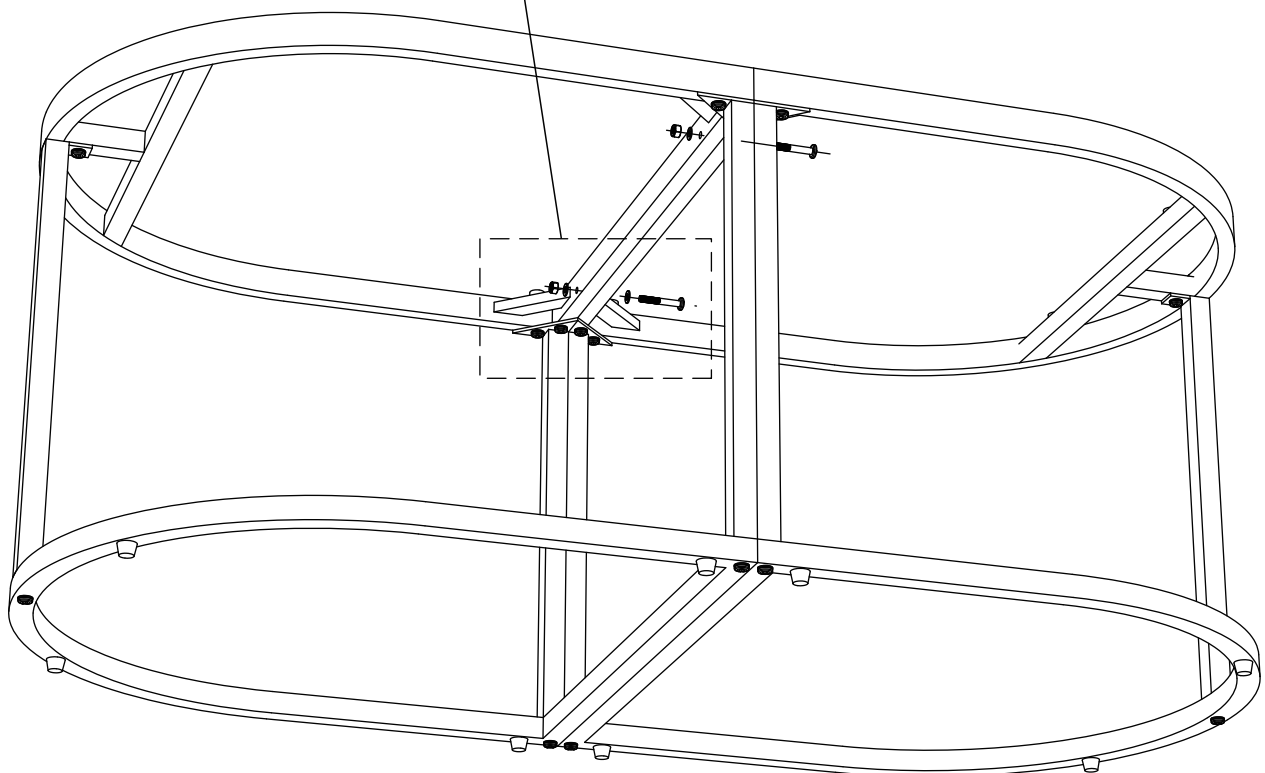

Attach the coffee table leg A(L014) and the coffee table leg B (L015) to the coffee table under frame(L013) with bolts(C).
Now you can tighten all the bolts.

L013×2

C×6

F×6

H

Step 3

Connecting two coffee tables through coffee table countertops (L012) with bolts(E) and nuts(G),and tighten the bolts.