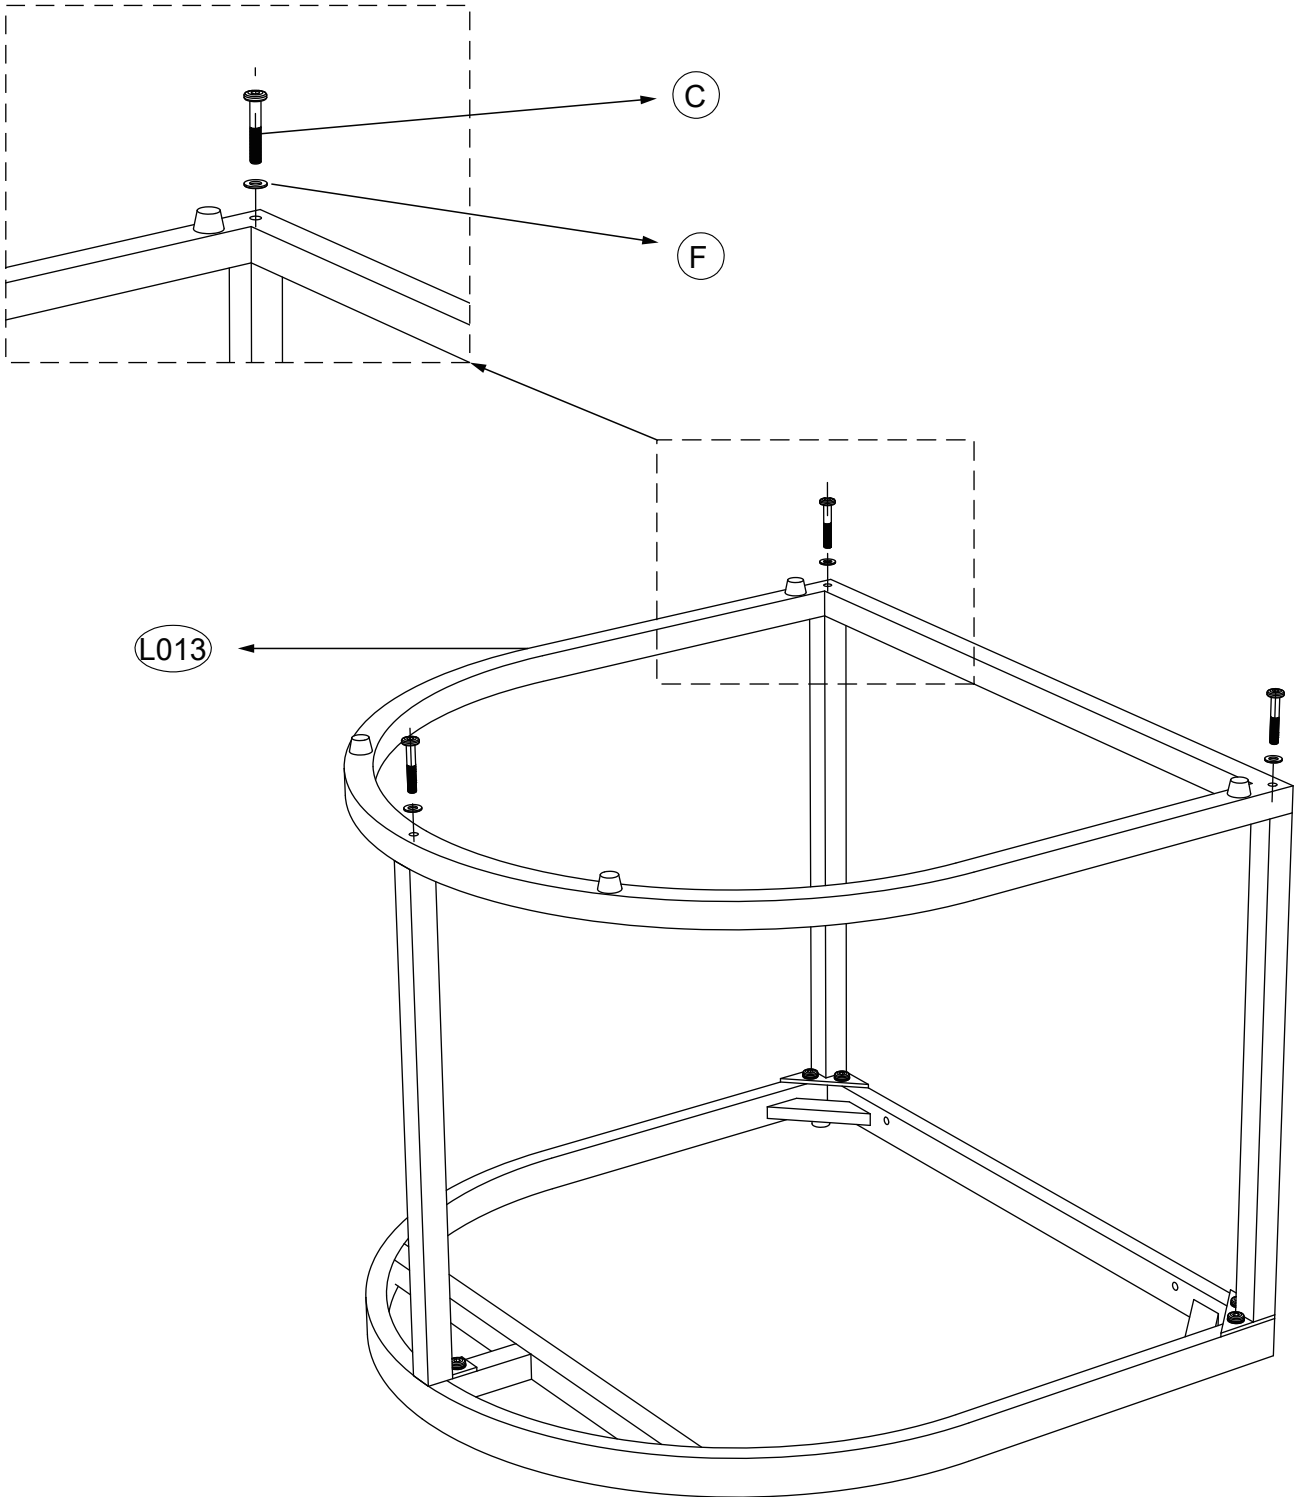

Step 2

Attach the coffee table leg A(L014) and the coffee table leg B (L015) to the coffee table under frame(L013) with bolts(C).
Now you can tighten all the bolts.

L013×2

C×6

F×6

H