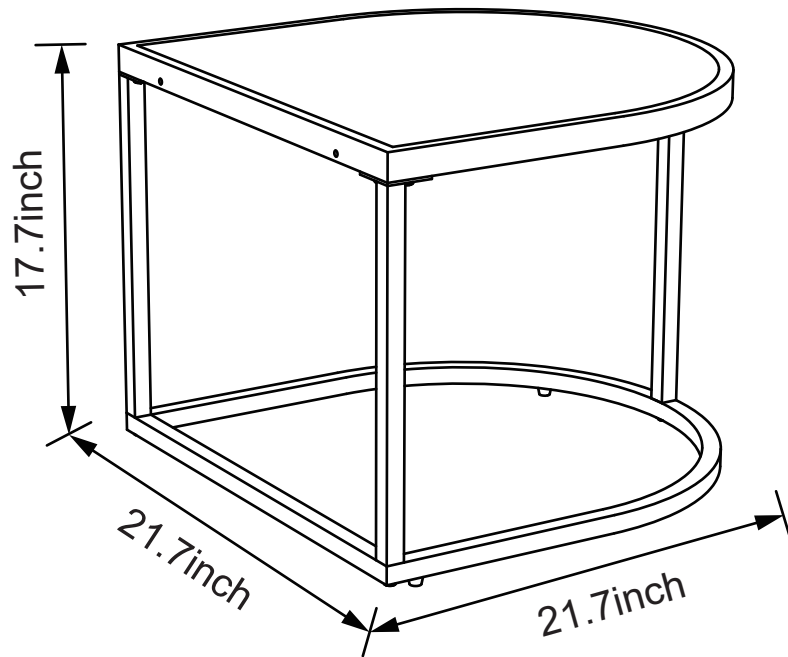

L016×3

L020×1

L022×1

L024×1

SPECIFICATIONS

COFFEE TABLE

Step 1

Attach the coffee table leg A(L014) and the coffee table leg A (L015) to the coffee table countertop(L012) with bolts(A).