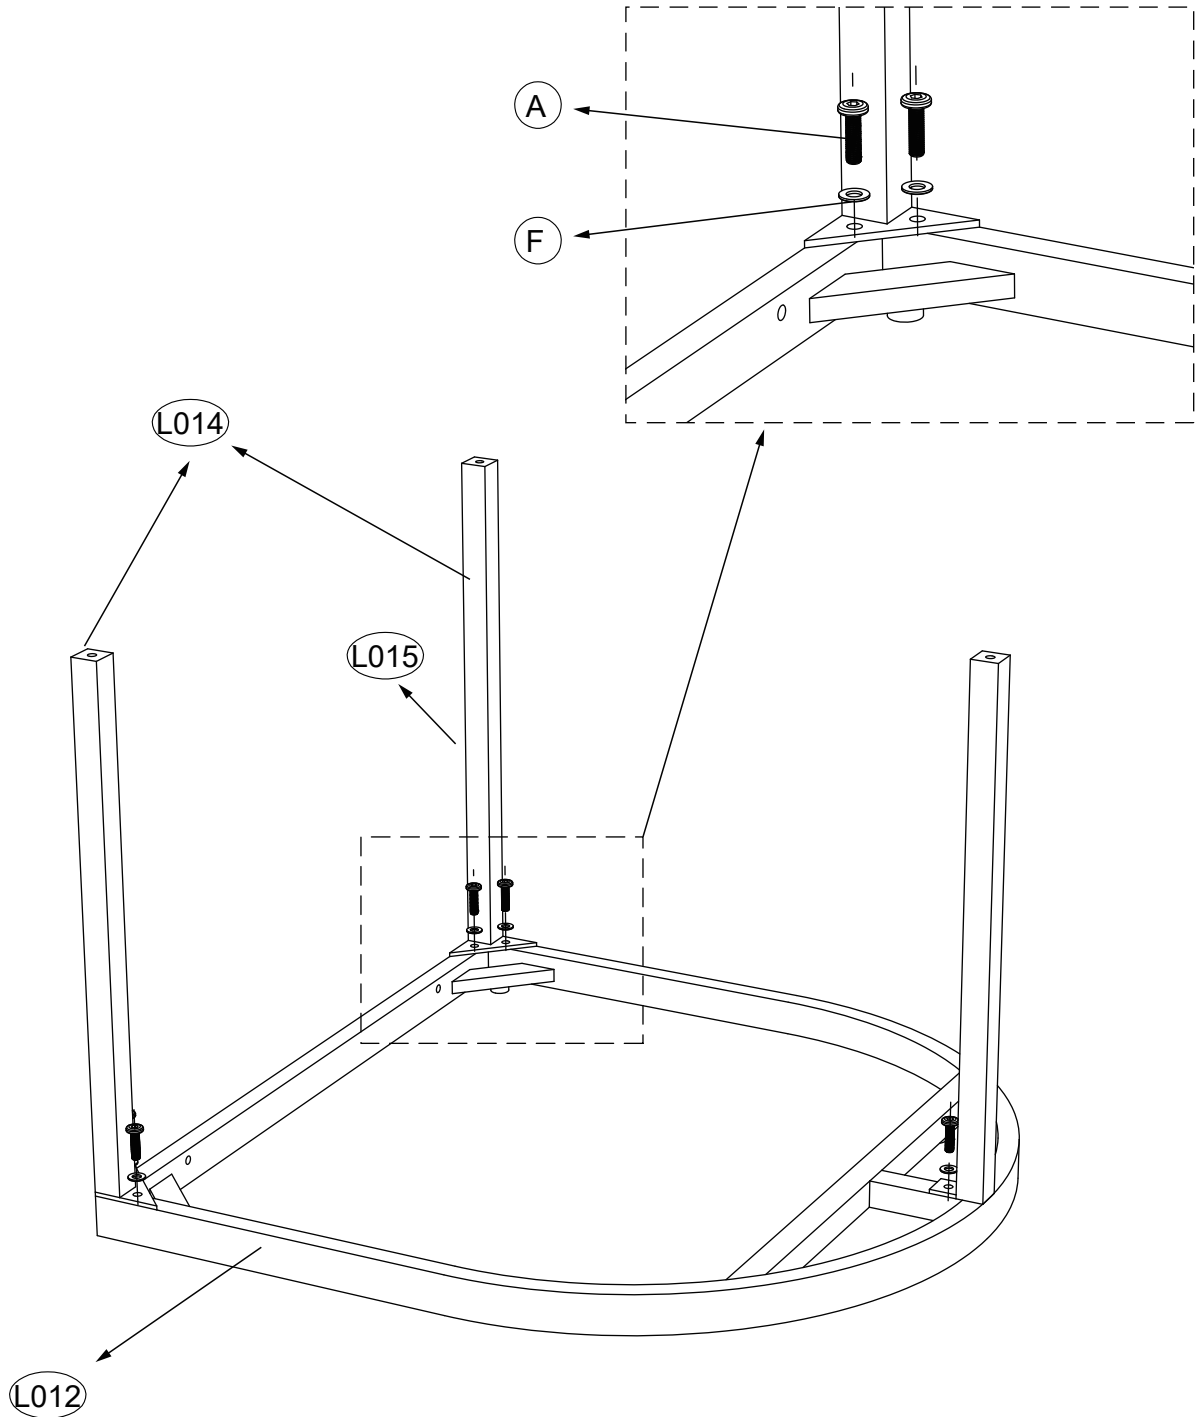

Step 1

Attach the coffee table leg A(L014) and the coffee table leg A (L015) to the coffee table countertop(L012) with bolts(A).

Note: Do not tighten bolts.

L012×2

L014×4

L015×2

A×10

F×10

H