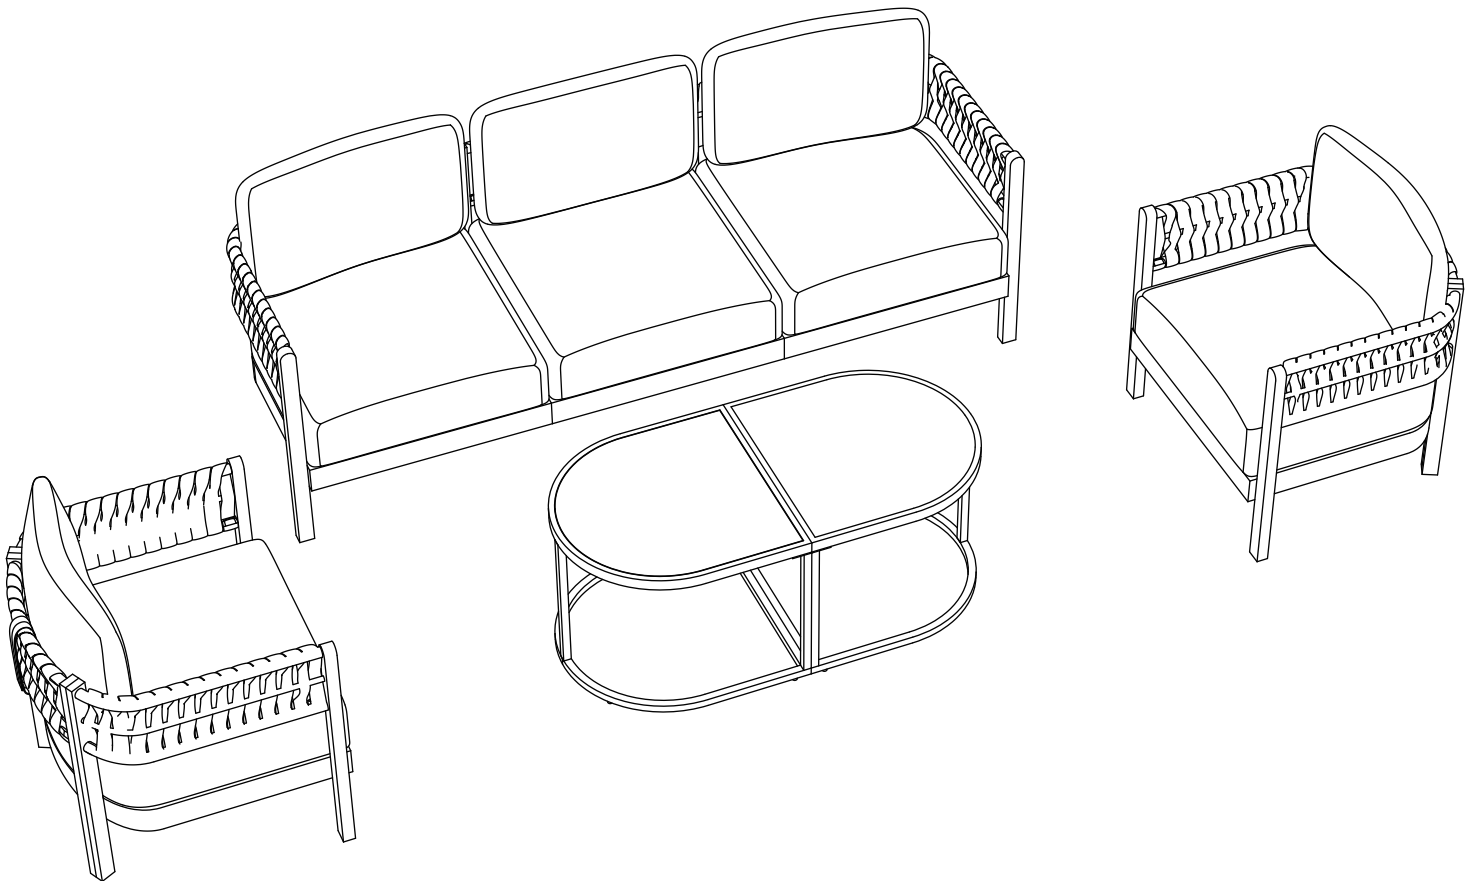

INSTRUCTION

Rough Rope Sofa Set(5PCS)

Assembly & Care instructions

SKU: P25033-S1

Please read & retain for future reference

CATALOGS

Care & Instructions	3
Parts List of A	4
Parts List of B	5
Screw Set List of A	7
Extra of A	8
Screw Set List of B	9
Extra of B	10
Packing List	11
Specifications of Single Chair.....	12
Installation Instructions of Single Chair	13
Specifications of Three Seat Sofa	15
Installation Instructions of Three Seat Sofa.....	16
Specifications of Coffee Table	20
Installation Instructions of Coffee Table	21

Care & Instructions

Thank you for ordering this Rough Rope Sofa Set. Here are some suggestions that may help you:

1. This set of Rough Rope Sofa Set has two boxes.Box A contains two single chairs. Box B contains a three seat sofa and two coffee tables.
2. If any parts are damaged or lost, please read this instruction carefully (refer to the parts list on page 4 through page 10), please feel free to contact us. We will send you a replacement immediately.
- 3.We hope you can like our products, if you have any other questions, please contact us.

WARNING:Box A contains two single chairs. Each part is marked with A or B. Please pay attention to the labels on the parts when assembling.

PARTS LIST

Parts List of Box B			
Part	Description	Part Name	Qty
L001		Left Armrest	1
L002		Right Armrest	1
L005		Three Seat Left Back Plate	1
L006		Three Seat Middle Back Plate	1
L007		Three Seat Right Back Plate	1
L008		Three Seat Left Seat Plate	1
L009		Three Seat Middle Seat Plate	1
L010		Three Seat Right Seat Plate	1
L011		Three Seat Middle Foot	2

PARTS LIST

Parts List of Box B			
Part	Description	Part Name	Qty
L012		Coffee Table Countertop	2
L013		Coffee Table Under Frame	2
L014		Coffee Table Leg A	4
L015		Coffee Table Leg B	2
L016		Back Cushion	3
L020		Three Seat Left Seat Cushion	1
L022		Three Seat Middle Seat Cushion	1
L024		Three Seat Right Seat Cushion	1