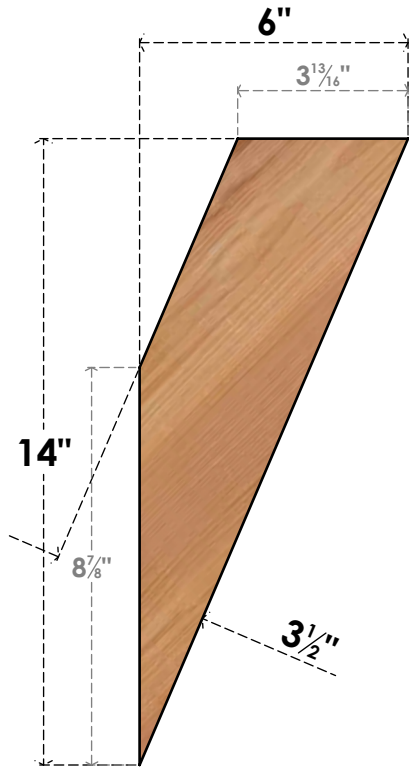

BRC06X06X14TRA00SWR

5 1/2"W X 6"D X 14"H TRADITIONAL SMOOTH BRACE, WESTERN RED CEDAR

SIDE

FRONT

EKENA MILLWORK
 2300 WEST MAIN ST.
 CLARKSVILLE, TX 75426
 TOLL FREE: 866-607-0453
 WWW.EKENAMILLWORK.COM

NOTES