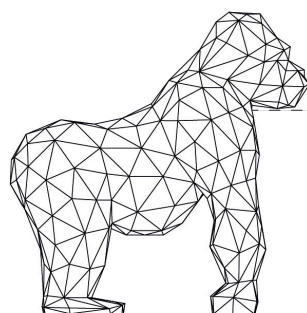

Weight: 33.27 Kg

102 - 40 1/8"

155
61"

106
41 3/4"

154 - 60 3/8"

Origami. Saru
Origami. Saru
44231

Finishes

finishes