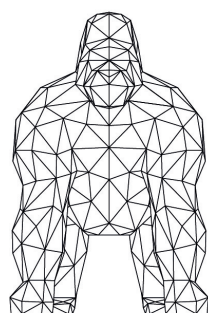

Weight: 33.27 Kg

102 - 40 1/8"

155
61"

106
41 3/4"

154 - 60 3/8"

Origami. Saru
Origami. Saru
44231

Finishes

finishes