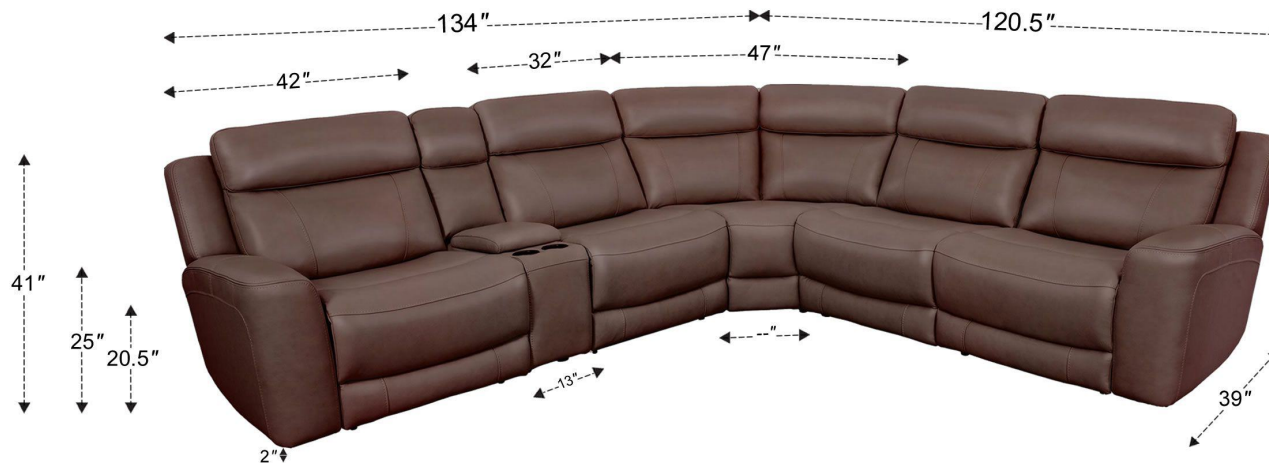

6pc Package

Overall Dimensions	134" x 120.5" x 41"
Overall Width	134"
Overall Depth	120.5"
Overall Height	41"
Overall Weight	518.2 lbs.
Fully Reclined	64"
Distance from Wall	18"
Back of Seat to end of Chaise	41.5"
Leg Height <small>(Distance from Foot Rest to Floor in Full Recline)</small>	22"
Head Height <small>(Distance from Headrest to Floor in Full Recline)</small>	31.5"

Seat Width	31"
Seat Depth	22.5"
Seat Height	20.5"
Arm Width	9.5"
Arm Depth	23"
Arm Height	25"
Back Height	23.5"
Back Depth	12"
Headrest Extended from Back	7"
Console Storage area Inside	11" x 12" x 6"