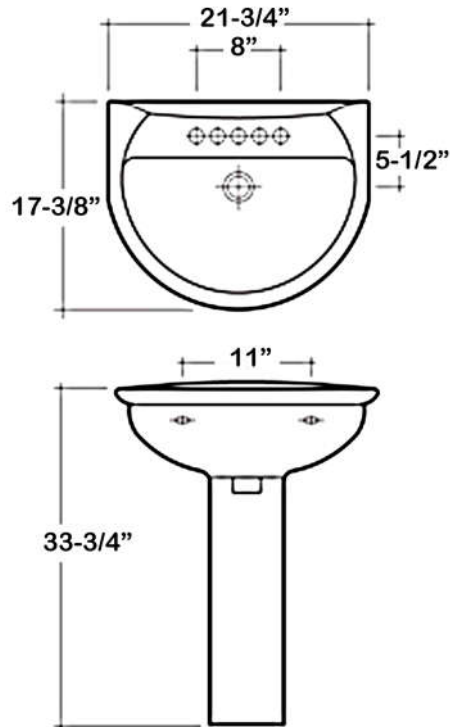

KARLA 550 PEDESTAL LAVATORY

CAT. NO
3-33X

Features:

- ▶ Made of Vitreous China
- ▶ Available for 1 hole, 4" centerset or 8" widespread
- ▶ Pre-drilled overflow hole
- ▶ Mounting hardware included
- ▶ For ease installation order **Hangers** (pair) or **Bracket** (one)

Compliance Certification
Meets or exceeds the following specifications: ASME A112.19.2:2013 and CSA B45.1-13 for ceramic plumbing fixtures.

Colors:
WH White

W: 21-3/4"
D: 17-3/8"
H: 33-3/4"

Column: 27-3/8"L x 8"W x 5-7/8"D

Back of basin to center of faucet: 2-3/4"
Back of basin to center of drain: 8-1/2"
Mount bolts height: 30-3/4"
Mount holes cc: 11"

Interior Dimensions:

Basin interior: 18" x 11"
Basin depth: 6-1/2"
Faucet and spout holes: 1-3/8"

Dimensions of fixture are nominal and may vary within the range of tolerances established by ASME Standard A112.19.2-2013. Dimensions and specifications subject to change without notice.