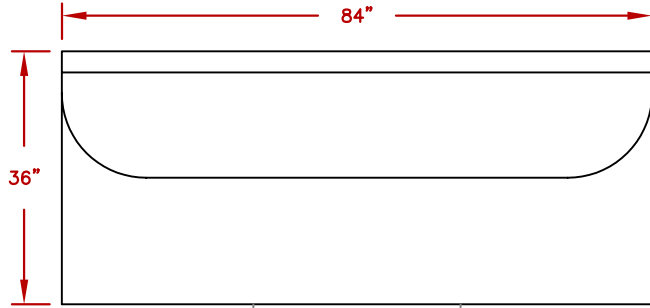

Option Placement May Vary

SEE NOTES BELOW FOR MORE INFORMATION

TOP VIEW

ISOMETRIC

FRONT VIEW

SIDE VIEW

STD FEATURES	
ITEM	DESCRIPTION
1	PORCELAIN TILE 12 X 12 (FIELD) (BORDER)
2	AMERISTONE STUCCO STANDARD FINISH
3	4 EXTERIOR LED LIGHTS
4	EXTERIOR ELECTRICAL
5	30" STAINLESS STEEL ACCESS DOOR

		TITLE BARBECUE LINE OUTDOOR ENTERTAINMENT	
SCALE:	DWG NO.	DWG BY	
REVISED A	REV. DESCR.	DATE	

NOTE:
DUE TO OUR CONTINUOUS IMPROVEMENT PROGRAM, ALL MODELS
AND SPECIFICATIONS ARE SUBJECT TO CHANGE WITHOUT NOTICE.