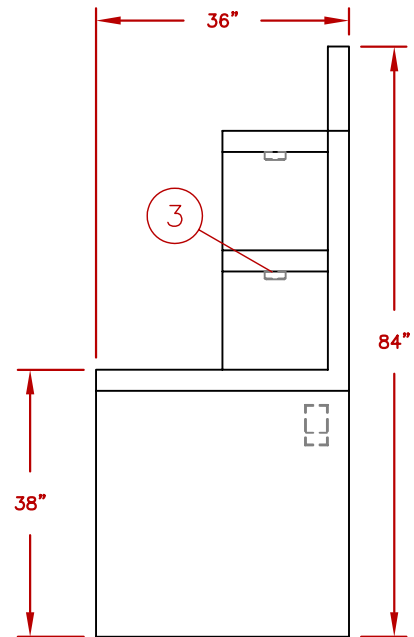

Option Placement May Vary

SEE NOTES BELOW FOR MORE INFORMATION

TOP VIEW

ISOMETRIC

FRONT VIEW

SIDE VIEW

STD FEATURES	
ITEM	DESCRIPTION
1	PORCELAIN TILE 12 X 12 (FIELD) (BORDER)
2	AMERISTONE STUCCO STANDARD FINISH
3	4 EXTERIOR LED LIGHTS
4	EXTERIOR ELECTRICAL
5	30" STAINLESS STEEL ACCESS DOOR

		TITLE BARBECUE LINE OUTDOOR ENTERTAINMENT	
SCALE:	DWG NO.	DWG BY	
REVISED A	REV. DESCR.	DATE	

NOTE:
DUE TO OUR CONTINUOUS IMPROVEMENT PROGRAM, ALL MODELS
AND SPECIFICATIONS ARE SUBJECT TO CHANGE WITHOUT NOTICE.