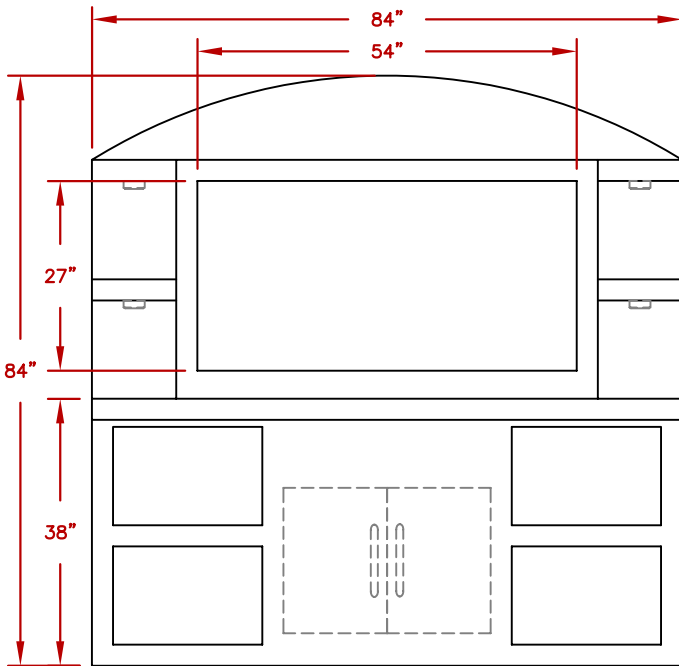

Option Placement May Vary

SEE NOTES BELOW FOR MORE INFORMATION

TOP VIEW

ISOMETRIC

FRONT VIEW

SIDE VIEW

STD FEATURES	
ITEM	DESCRIPTION
1	PORCELAIN TILE 12 X 12 (FIELD) (BORDER)
2	AMERISTONE STUCCO STANDARD FINISH
3	4 EXTERIOR LED LIGHTS
4	EXTERIOR ELECTRICAL
5	30" STAINLESS STEEL ACCESS DOOR

		TITLE BARBECUE LINE OUTDOOR ENTERTAINMENT	
SCALE:	DWG NO.	DWG BY	
REVISED A	REV. DESCR.	DATE	

NOTE:
DUE TO OUR CONTINUOUS IMPROVEMENT PROGRAM, ALL MODELS
AND SPECIFICATIONS ARE SUBJECT TO CHANGE WITHOUT NOTICE.