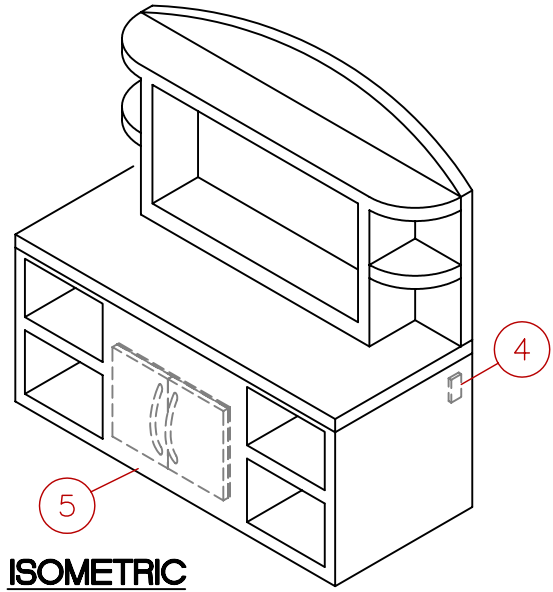

Option Placement May Vary

SEE NOTES BELOW FOR MORE INFORMATION

TOP VIEW

ISOMETRIC

FRONT VIEW

SIDE VIEW

STD FEATURES	
ITEM	DESCRIPTION
1	PORCELAIN TILE 12 X 12 (FIELD) (BORDER)
2	AMERISTONE STUCCO STANDARD FINISH
3	4 EXTERIOR LED LIGHTS
4	EXTERIOR ELECTRICAL
5	30" STAINLESS STEEL ACCESS DOOR

		TITLE BARBECUE LINE OUTDOOR ENTERTAINMENT	
SCALE:	DWG NO.	DWG BY	
REVISED A	REV. DESCR.	DATE	

NOTE:
DUE TO OUR CONTINUOUS IMPROVEMENT PROGRAM, ALL MODELS
AND SPECIFICATIONS ARE SUBJECT TO CHANGE WITHOUT NOTICE.