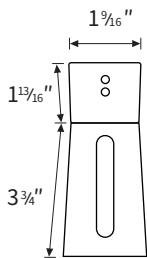

We always at your service 7days in 24hrs
YOUR SATISFACTION IS OUR RESPONSIBILITY!

Package Included

Unit: inch

L Bracket(x2)

Small Roller(x2)

Thick Threaded Hex Jam Nut(x2)

Flange Nut(x2)

Long Bolt(x2)