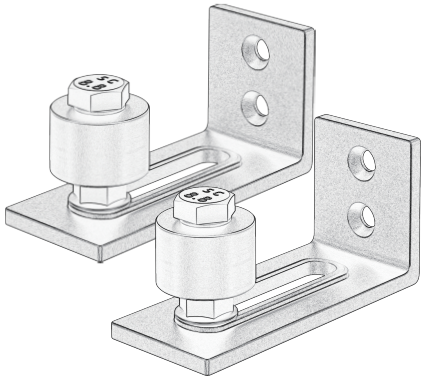

HomLux

Adjustable Floor Guide Manual - Model 3 (2 PCS)

E-Mail: official@homluxproducts.com

Heart For Service

Your feedback and comments are important to us and we encourage you to email us directly for listed conditions:

We always at your service 7days in 24hrs
YOUR SATISFACTION IS OUR RESPONSIBILITY!

Package Included

Unit: inch

L Bracket(x2)

Small Roller(x2)

Thick Threaded Hex Jam Nut(x2)

Flange Nut(x2)

Long Bolt(x2)

Lag Bolt(x4)

Wall Plugs(x4)

- Our products are made of high-quality materials, and each process and parts also pursue exquisite workmanship.

Installation