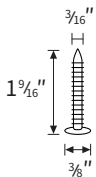

We always at your service 7days in 24hrs
YOUR SATISFACTION IS OUR RESPONSIBILITY!

Package Included

Unit: inch

L Bracket(x2)

Small Roller(x2)

Thick Threaded Hex Jam Nut(x2)

Flange Nut(x2)

Long Bolt(x2)