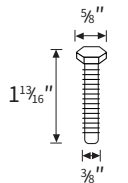

We always at your service 7days in 24hrs
YOUR SATISFACTION IS OUR RESPONSIBILITY!

Package Included

Unit: inch

L Bracket(x2)

Small Roller(x2)

Thick Threaded Hex Jam Nut(x2)

Flange Nut(x2)

Long Bolt(x2)