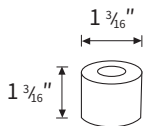

We always at your service 7days in 24hrs
YOUR SATISFACTION IS OUR RESPONSIBILITY!

Package Included

Unit: inch

L Bracket(x2)

Small Roller(x2)

Thick Threaded Hex Jam Nut(x2)

Flange Nut(x2)

Long Bolt(x2)