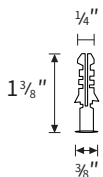

Wall Plugs(x4)