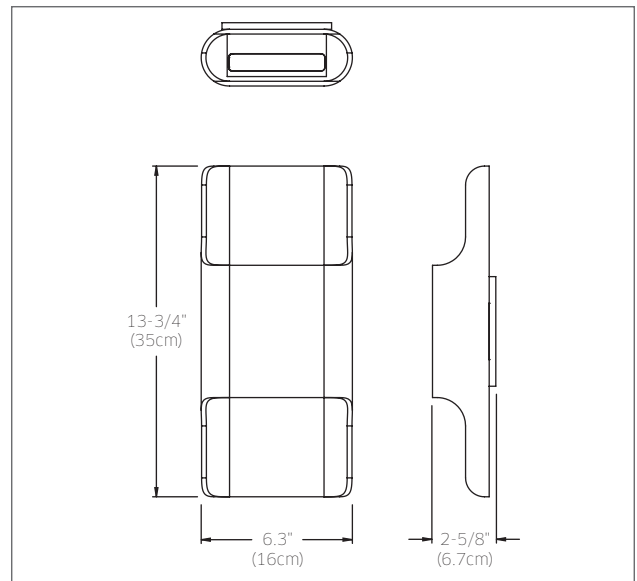

MODEL

12W LED wall pack, 3000°K,
2 X 780 Lumens

SPECIFICATIONS

- Fabricated of extruded aluminum.
- Fully sealed light engine.
- Over 50,000 hours of service life.
- Unique up and down lighting output.
- Low profile design.
- 90 CRI.
- Warm white light output.
- Superior color consistency.
- Integrated dimmable driver.

INSTALLATION

- Fits on a standard 4" octagonal junction box.
- Can be installed in indoor and outdoor applications.
- Non-visible hardware.

FINISH

Black (Gold interior)
Silver grey
White

ORDERING EXAMPLE

Would order a wall sconce in a white finish.