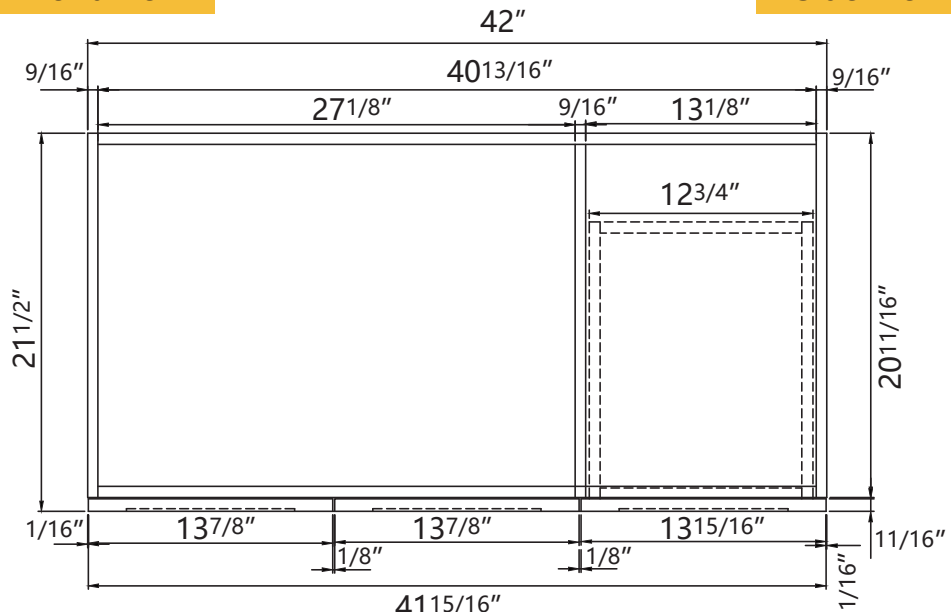

DIMENSION DETAILS

BATHROOM VANITY

VANITY SIZE

Front View

Side View

Top view